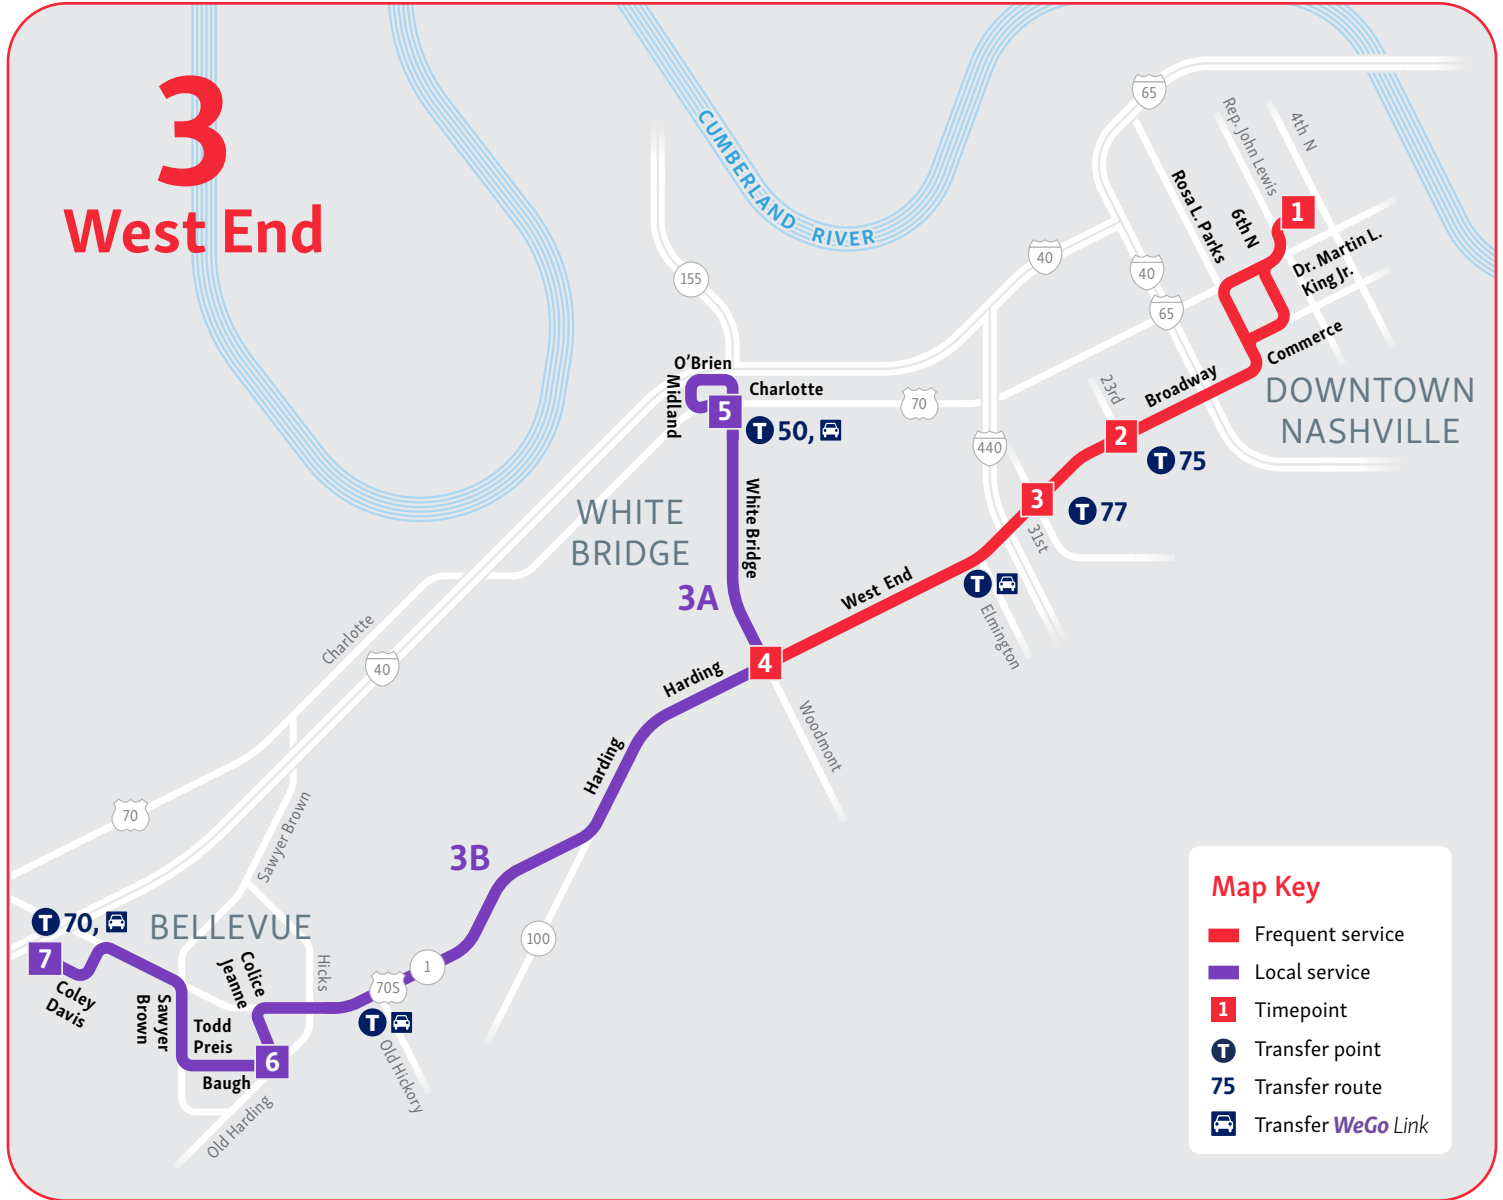

Weekdays		to Downtown					
	Bellevue Park & Ride	Baugh & Colice Jeanne	White Bridge & Charlotte	Hardening & White Bridge	West End & 31st	West End & 23rd	Central
	7	6	5	4	3	2	1
3A	-	-	4:50	4:55	5:00	5:03	5:13
3A	-	-	5:10	5:15	5:20	5:23	5:33
3B	5:09	5:15	-	5:30	5:36	5:39	5:53
3A	-	-	5:39	5:45	5:51	5:54	6:08
3B	5:34	5:40	-	5:55	6:01	6:04	6:18
3A	-	-	5:59	6:05	6:11	6:14	6:28
3B	5:54	6:00	-	6:15	6:21	6:24	6:38
3A	-	-	6:19	6:25	6:31	6:34	6:48
3B	6:14	6:20	-	6:35	6:41	6:44	6:58
3A	-	-	6:38	6:44	6:51	6:54	7:08
3B	6:33	6:39	-	6:54	7:01	7:04	7:18
3A	-	-	6:55	7:03	7:11	7:14	7:28
3B	6:49	6:55	-	7:13	7:21	7:24	7:38
3A	-	-	7:15	7:23	7:31	7:34	7:48
3B	7:05	7:11	-	7:31	7:41	7:44	7:58
3A	-	-	7:33	7:41	7:51	7:54	8:08
3B	7:27	7:33	-	7:53	8:03	8:06	8:20
3A	-	-	8:01	8:08	8:18	8:21	8:35
3B	7:59	8:05	-	8:23	8:33	8:36	8:50
3A	-	-	8:32	8:39	8:48	8:51	9:05
3B	8:31	8:37	-	8:55	9:03	9:06	9:20
3A	-	-	9:03	9:10	9:18	9:21	9:35
3B	9:01	9:07	-	9:25	9:33	9:36	9:50
3A	-	-	9:33	9:40	9:48	9:51	10:05
3B	9:32	9:38	-	9:55	10:03	10:06	10:20
3A	-	-	10:03	10:10	10:18	10:21	10:35
3B	10:02	10:08	-	10:25	10:33	10:36	10:50
3A	-	-	10:33	10:40	10:48	10:51	11:05
3B	10:32	10:38	-	10:55	11:03	11:06	11:20
3A	-	-	11:02	11:10	11:18	11:21	11:35
3B	11:02	11:08	-	11:25	11:33	11:36	11:50
3A	-	-	11:32	11:40	11:48	11:51	12:05
3B	11:31	11:37	-	11:55	12:03	12:06	12:20
3A	-	-	12:02	12:10	12:18	12:21	12:35
3B	12:01	12:07	-	12:25	12:33	12:36	12:50
3A	-	-	12:32	12:40	12:48	12:51	1:05
3B	12:31	12:37	-	12:55	1:03	1:06	1:20
3A	-	-	1:01	1:09	1:17	1:20	1:35
3B	1:00	1:06	-	1:24	1:32	1:35	1:50
3A	-	-	1:29	1:39	1:47	1:50	2:05
3B	1:30	1:36	-	1:54	2:02	2:05	2:20
3A	-	-	1:58	2:08	2:17	2:20	2:35
3B	1:59	2:05	-	2:23	2:32	2:35	2:50
3A	-	-	2:28	2:38	2:47	2:50	3:05
3B	2:24	2:30	-	2:48	2:57	3:00	3:15
3A	-	-	2:47	2:57	3:06	3:10	3:25
3B	2:43	2:49	-	3:07	3:16	3:20	3:35
3A	-	-	3:05	3:15	3:25	3:29	3:45
3B	3:01	3:07	-	3:25	3:35	3:39	3:55
3A	-	-	3:24	3:33	3:43	3:47	4:05
3B	3:19	3:25	-	3:43	3:53	3:57	4:15
3A	-	-	3:45	3:53	4:03	4:07	4:25
3B	3:41	3:47	-	4:04	4:13	4:17	4:35
3A	-	-	4:06	4:14	4:23	4:27	4:45
3B	4:01	4:07	-	4:24	4:33	4:37	4:55
3A	-	-	4:26	4:34	4:43	4:47	5:05
3B	4:21	4:27	-	4:44	4:53	4:57	5:15
3A	-	-	4:46	4:54	5:03	5:07	5:25
3B	4:41	4:47	-	5:04	5:13	5:17	5:35
3A	-	-	5:10	5:18	5:26	5:30	5:45
3B	5:05	5:11	-	5:28	5:36	5:40	5:55
3A	-	-	5:31	5:39	5:46	5:50	6:05
3B	5:37	5:43	-	6:00	6:07	6:10	6:25
3A	-	-	6:15	6:23	6:30	6:33	6:45
3B	6:23	6:29	-	6:43	6:50	6:53	7:05
3A	-	-	6:57	7:03	7:10	7:13	7:25
3B	7:03	7:09	-	7:23	7:30	7:33	7:45
3A	-	-	7:38	7:44	7:50	7:53	8:05
3B	7:44	7:50	-	8:04	8:10	8:13	8:25
3A	-	-	8:18	8:24	8:30	8:33	8:45
3B	8:24	8:30	-	8:44	8:50	8:53	9:05
3A	-	-	8:58	9:04	9:10	9:13	9:25
3B	9:04	9:10	-	9:24	9:30	9:33	9:45
3A	-	-	9:43	9:48	9:53	9:56	10:08
3B	9:58	10:04	-	10:18	10:23	10:26	10:38
3A	-	-	10:43	10:48	10:53	10:56	11:08
3B	10:58	11:04	-	11:18	11:23	11:26	11:38
3A	-	-	11:43	11:48	11:53	11:56	12:08
3B	-	-	12:13	12:18	12:23	12:26	12:38
3A	-	-	12:43	12:48	12:53	12:56	1:08

Bold times denote p.m. hours.