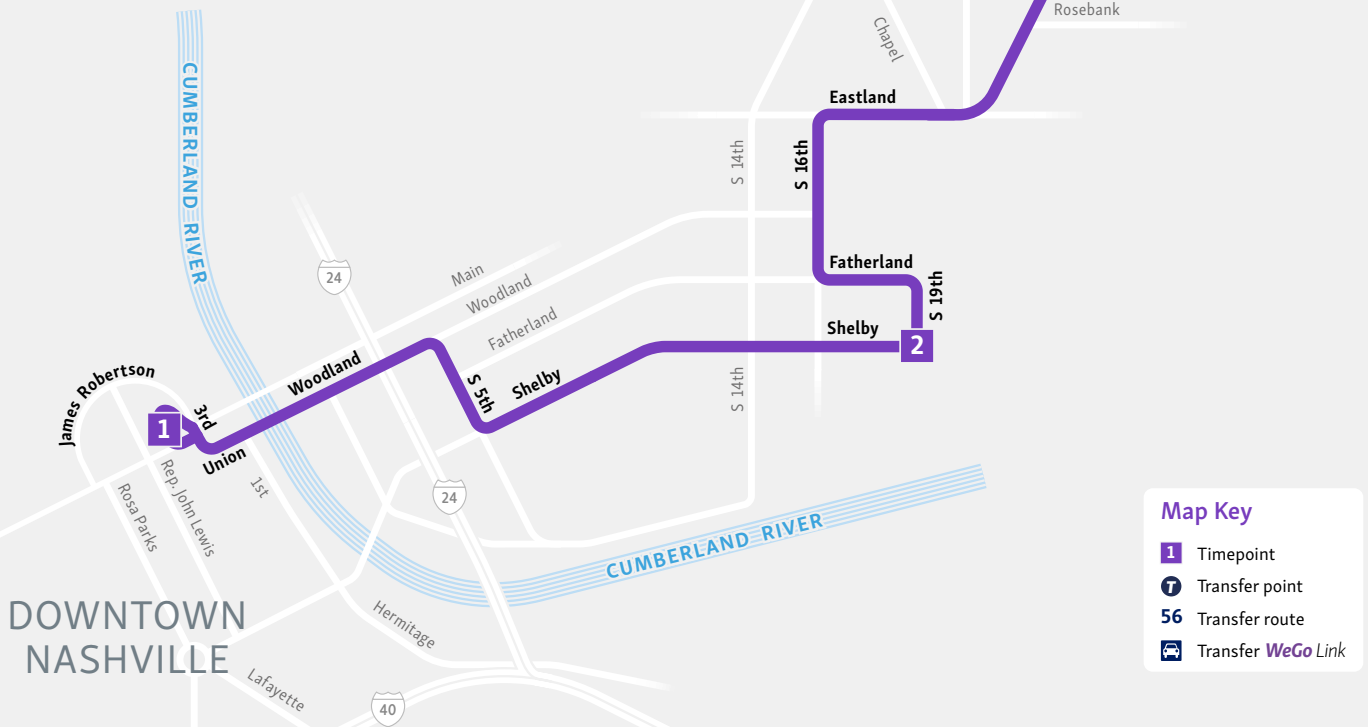

For more information on QuickTicket, visit QuickTicketTN.com

4 Shelby

October 1, 2023

4 Shelby

Map Key

- 1** Timepoint
- T** Transfer point
- 56** Transfer route
- WGL** Transfer WeGo Link

Weekdays to Downtown