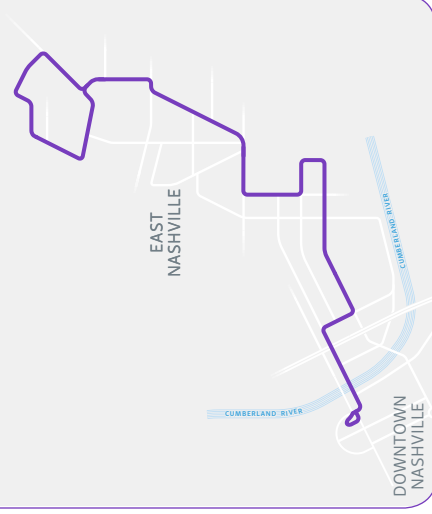

Hello. Hola. Ciao. Hallo. Ohayo. Bonjour. Namaste.

We strive to connect people to their lives and community, one ride at a time. A community belongs to everyone. So do we.

We take service to heart. Whether you're traveling every day or just here and there, we're here to help by creating positive impressions as we get you where you need to go. We even hope to inspire some joy along the way. We aim to offer support and services that make sense and make your life a little easier.

We're always looking for ways to improve our service by making it more reliable, secure, and connected. Because connecting you to life and community isn't just what we do, it's what makes us who we are.

Local Fares

- 2-Hour Pass $2.00
- 2-Hour Discounted Pass * $1.00

Stored Value - Best Value

- Pay no more than $4 in a single day
- Pay no more than $65 in a calendar month

Children age 4 and younger ride free.

*Youth, seniors, persons with disabilities, and Medicare cardholders may be eligible for discounted fares and passes. Apply at WeGo Central.

QuickTicket is WeGo's fare payment system, available as a reloadable card or the QuickTicket by WeGo app. Exact cash is also accepted on the bus. However, no change, charge cards, transfers, or on-bus passes will be given.

For more information on QuickTicket, visit QuickTicketTN.com

4 Shelby

October 1, 2023