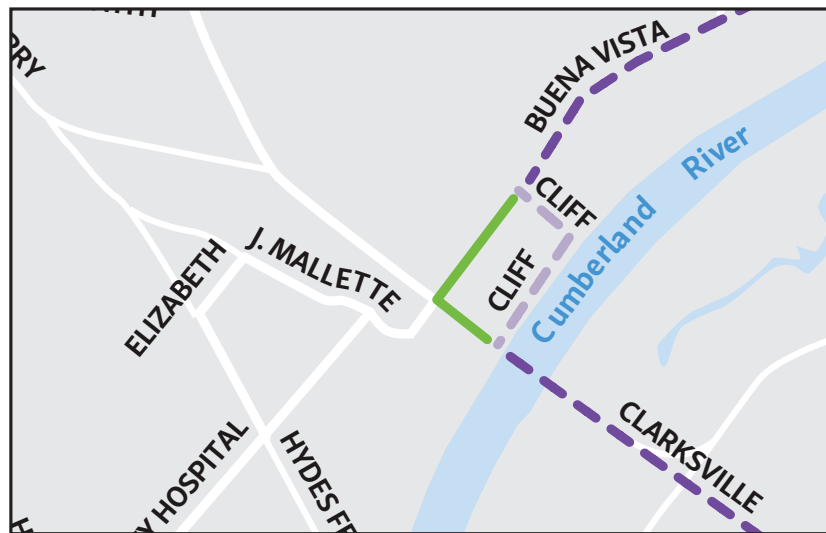

Snow Detour

71 Trinity

Key

- Route
- Buses travel in direction of arrow
- This portion of route may be bypassed in case of snow or ice.
- Alternate route during snow or ice.

No service on Cliff Drive.