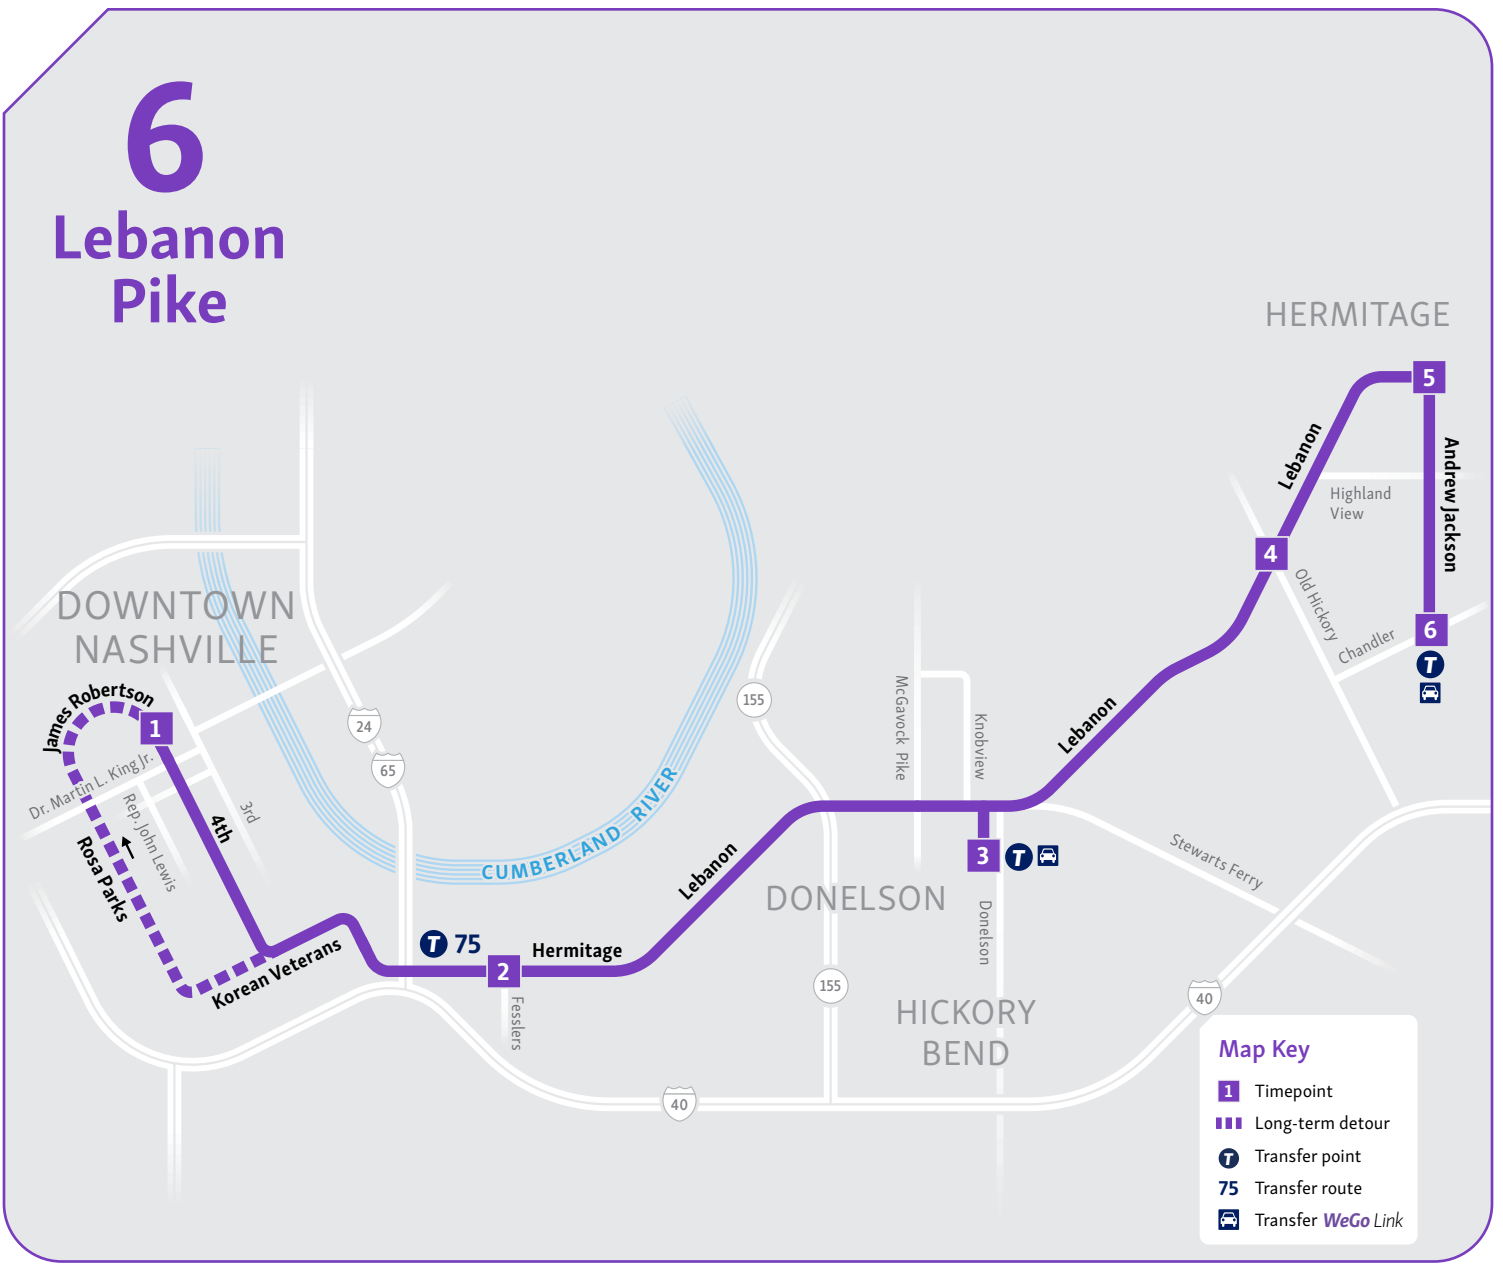

6

Lebanon Pike

Weekdays to Downtown

Hermitage Station	Walmart	Lebanon Pike & Old Hickory	Donelson Station	Lebanon Pike & Fesslers Lane	Central
6	5	4	3	2	1
4:50	4:56	5:00	5:09	5:20	5:36
5:21	5:27	5:31	5:40	5:51	6:07
5:41	5:47	5:51	6:00	6:11	6:27
6:01	6:07	6:11	6:20	6:31	6:47
6:21	6:27	6:31	6:40	6:52	7:08
6:52	6:58	7:02	7:11	7:23	7:39
7:11	7:17	7:21	7:31	7:44	8:00
8:13	8:19	8:23	8:32	8:45	9:01
9:02	9:08	9:13	9:22	9:35	9:51
9:58	10:04	10:09	10:18	10:30	10:46
10:56	11:02	11:07	11:17	11:29	11:45
11:56	12:02	12:07	12:17	12:29	12:45
12:56	1:02	1:07	1:17	1:29	1:45
1:51	1:57	2:02	2:12	2:24	2:40
2:09	2:15	2:20	2:30	2:42	3:00
2:34	2:40	2:45	2:55	3:07	3:25
2:53	2:59	3:04	3:14	3:27	3:45
3:11	3:17	3:22	3:32	3:45	4:05
3:31	3:37	3:42	3:52	4:05	4:25
3:52	3:58	4:03	4:13	4:25	4:45
4:12	4:18	4:23	4:33	4:45	5:05
4:33	4:39	4:44	4:54	5:06	5:25
4:54	4:59	5:04	5:14	5:26	5:45
5:19	5:24	5:29	5:38	5:49	6:05
6:19	6:24	6:29	6:38	6:49	7:05
7:19	7:24	7:29	7:38	7:49	8:05
8:19	8:24	8:29	8:38	8:49	9:05

■ This bus continues to Old Hickory and Central Pike.