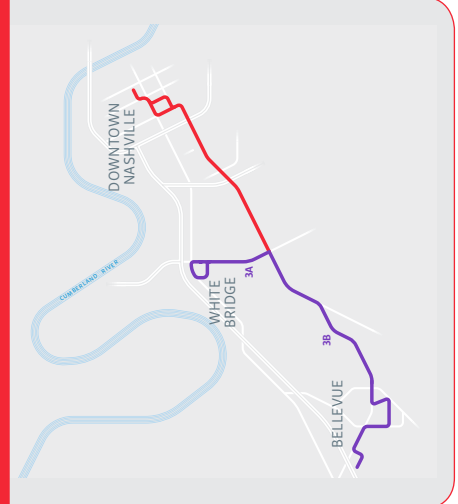

This bus operates on Saturdays and the MLK Jr. Holiday only.

3 West End

Hello. Hola. Ciao. Hallo.
Ohayo. Bonjour. Namaste.

We strive to connect people to their lives and community, one ride at a time. A community belongs to everyone. So do we.

We take service to heart. Whether you're traveling every day or just here and there, we're here to help by creating positive impressions as we get you where you need to go. We even hope to inspire some joy along the way. We aim to offer support and services that make sense and make your life a little easier.

We're always looking for ways to improve our service by making it more reliable, secure, and connected. Because connecting you to life and community isn't just what we do, it's what makes us who we are.

For More Information

Customer Care

615-862-5950
6:30 a.m. to 8:00 p.m. – Monday-Friday
8:00 a.m. to 5:00 p.m. – Saturday
10:30 a.m. to 2:30 p.m. – Sunday

Central

400 Dr. Martin L. King Jr. Blvd.
4:45 a.m. to 12:15 a.m. – Monday-Saturday
5:45 a.m. to 11:15 p.m. – Sundays and holidays

Administrative Offices

615-862-5969
430 Myatt Drive
8:00 a.m. to 4:30 p.m. – Monday-Friday
Closed weekends and holidays

Stay Connected

WeGoTransit WeGoTransit.com
@WeGoTransit WeGoTransit.com/ride/alerts
@WeGoTransit customer.comments@nashville.gov

Local Fares & Passes

Reloadable QuickTicket	$3.00
2-Hour Pass	$2.00
2-Hour Discounted Pass *	$1.00
All-Day Pass	$4.00
7-Day Pass	$20.00
31-Day Pass	$65.00

Children age 4 and younger ride free.

* Youth, seniors, persons with disabilities, and Medicare cardholders may be eligible for discounted fares and passes. Apply at WeGo Central.

All bus and train fares are sold through QuickTicket, WeGo's seamless fare payment system. Through QuickTicket, you can pay for your fare using a reloadable card, a smartphone app, or non-reloadable ticket on all WeGo routes, services, and vehicles.

For more information on QuickTicket, visit QuickTicketTN.com.

ADA

WeGo Public Transit makes reasonable accommodations in order for individuals with disabilities to fully use transit services. All requests should be made in advance by filling out and submitting a Reasonable Accommodation Request form. For more information on Reasonable Accommodations, visit WeGoTransit.com.

Title VI

Title VI of the Civil Rights Act of 1964 states that "No Person in the United States shall, on the ground of race, color, or national origin, be excluded from participation in, be denied the benefits of, or be subjected to discrimination under any program or activity receiving Federal financial assistance." For more information on Title VI, visit WeGoTransit.com.

Let's get digital.

For real-time bus info, trip planning, and interactive maps, visit the App Store or wherever you get your apps and start getting digital.