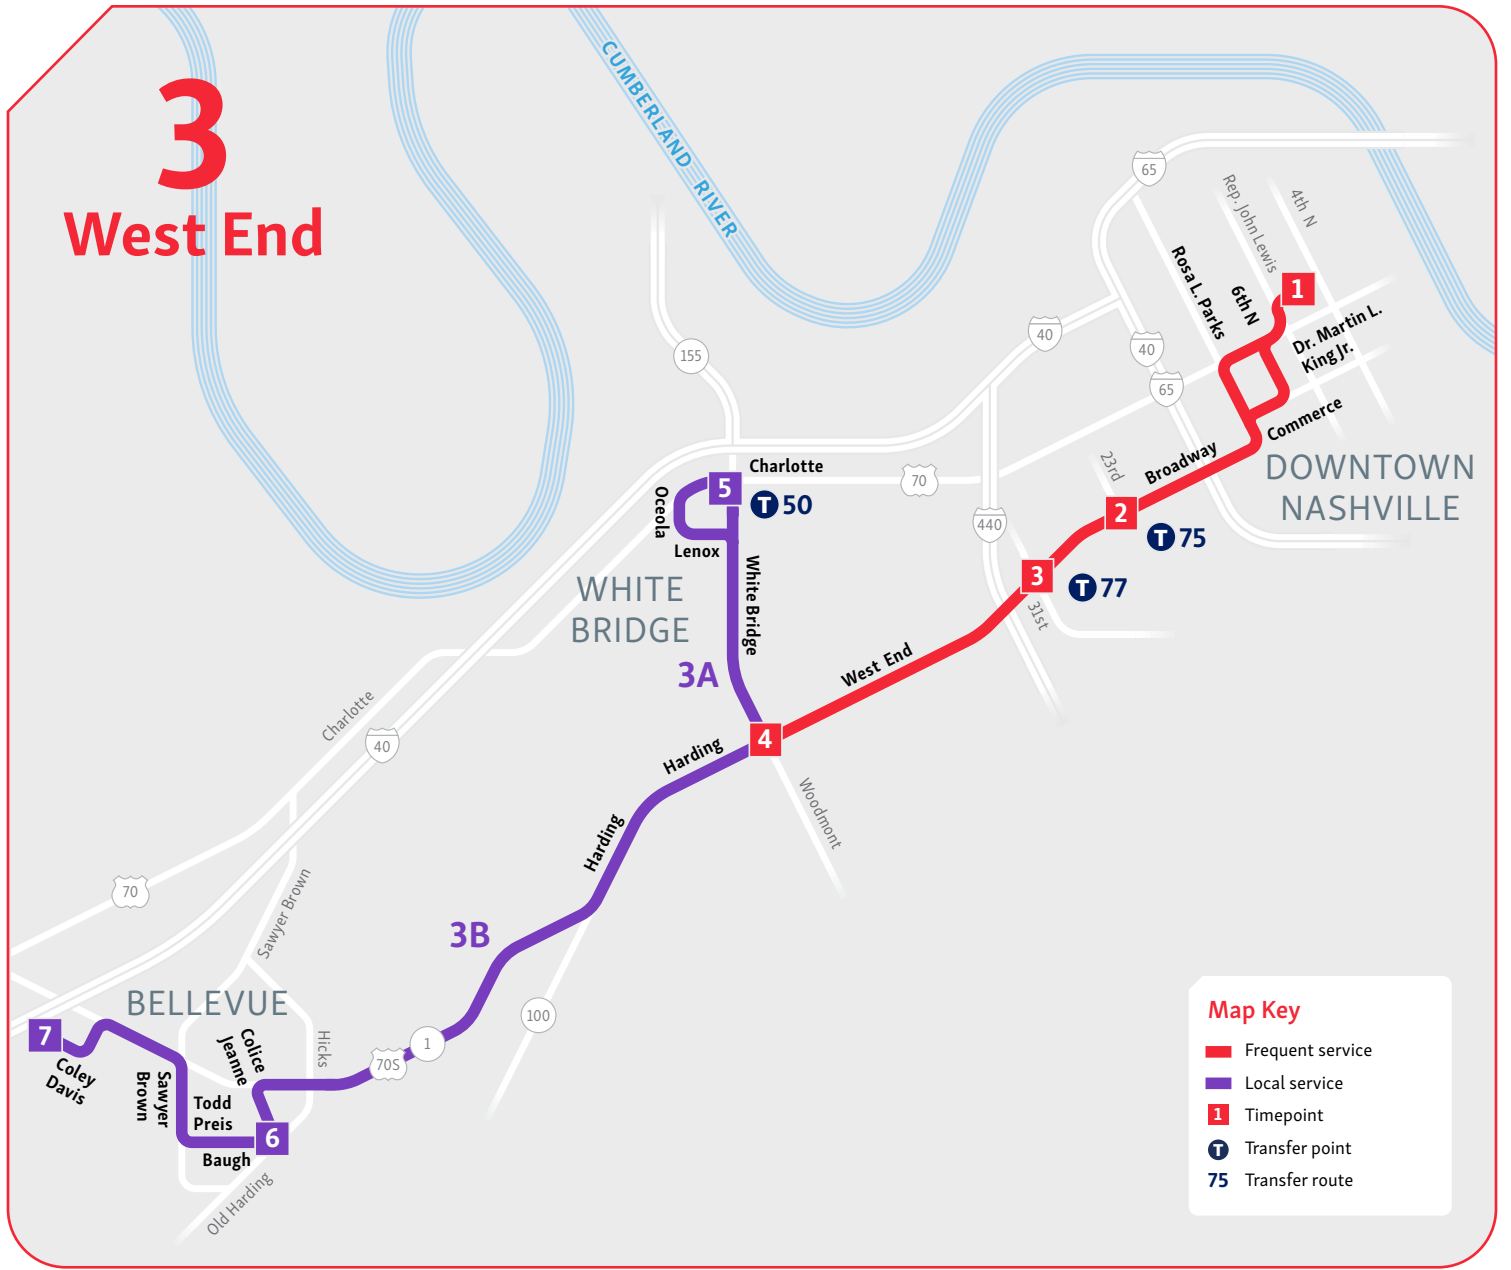

Let's get digital.

For real-time bus info, trip planning, and interactive maps, visit the App Store or wherever you get your apps and start getting digital.

Map Key

- █ Frequent service
- █ Local service
- 1 Timepoint
- T Transfer point
- 75 Transfer route