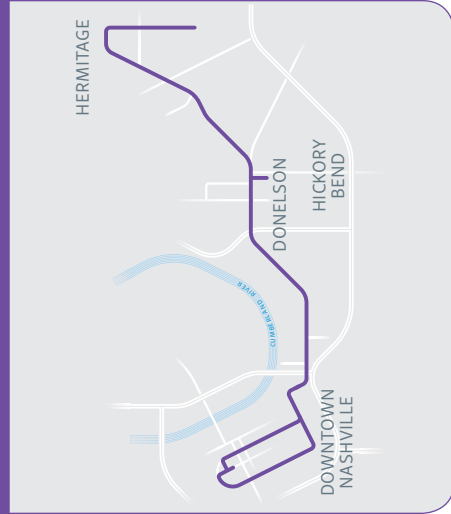

Elizabeth Duff Transit Center at WeGo Central

400 Dr. Martin L. King Jr. Blvd.
4:45 a.m. to 1:15 a.m. – Daily

Ticket Sales and Information

6 a.m. to 6:30 p.m. – Monday-Friday
8 a.m. to 5 p.m. – Saturdays
10:30 a.m. to 2:30 p.m. – Sundays
Closed holidays (except MLK Jr. Day and Independence Day)

Dr. Ernest Rip Patton, Jr. North Nashville Transit Center

2521 Clarksville Pike
4:30 a.m. to 1 a.m. – Daily

Stay Connected

- [f WeGoTransit](https://www.facebook.com/WeGoTransit)
- [@WeGoTransit](https://www.instagram.com/WeGoTransit)
- [@WeGoTransit](https://www.tiktok.com/@WeGoTransit)
- [WeGoTransit.com](https://www.youtube.com/WeGoTransit.com)

Local Fares

2-Hour Pass $2.00

2-Hour Discounted Pass* $1.00

Children age 4 and younger ride free.

*Youth, seniors, persons with disabilities, and Medicare cardholders may be eligible for discounted fares and passes. Apply at Duff/Central.

Payment methods

QuickTicket is WeGo's fare payment system, available as a reloadable card or the QuickTicket by WeGo app. Exact cash is also accepted on the bus. No change, change cards, transfers, or on-bus passes will be given. Customers can also use their contactless credit card, debit card, or mobile wallet to ride with WeGo, using tap-to-pay.

Best Value - Payments adjust with same card

- Pay no more than $4 in a single day
- Pay no more than $65 in a calendar month
- Available with QuickTicket and contactless payment

For more information on QuickTicket, visit QuickTicketTN.com.

6 Lebanon Pike