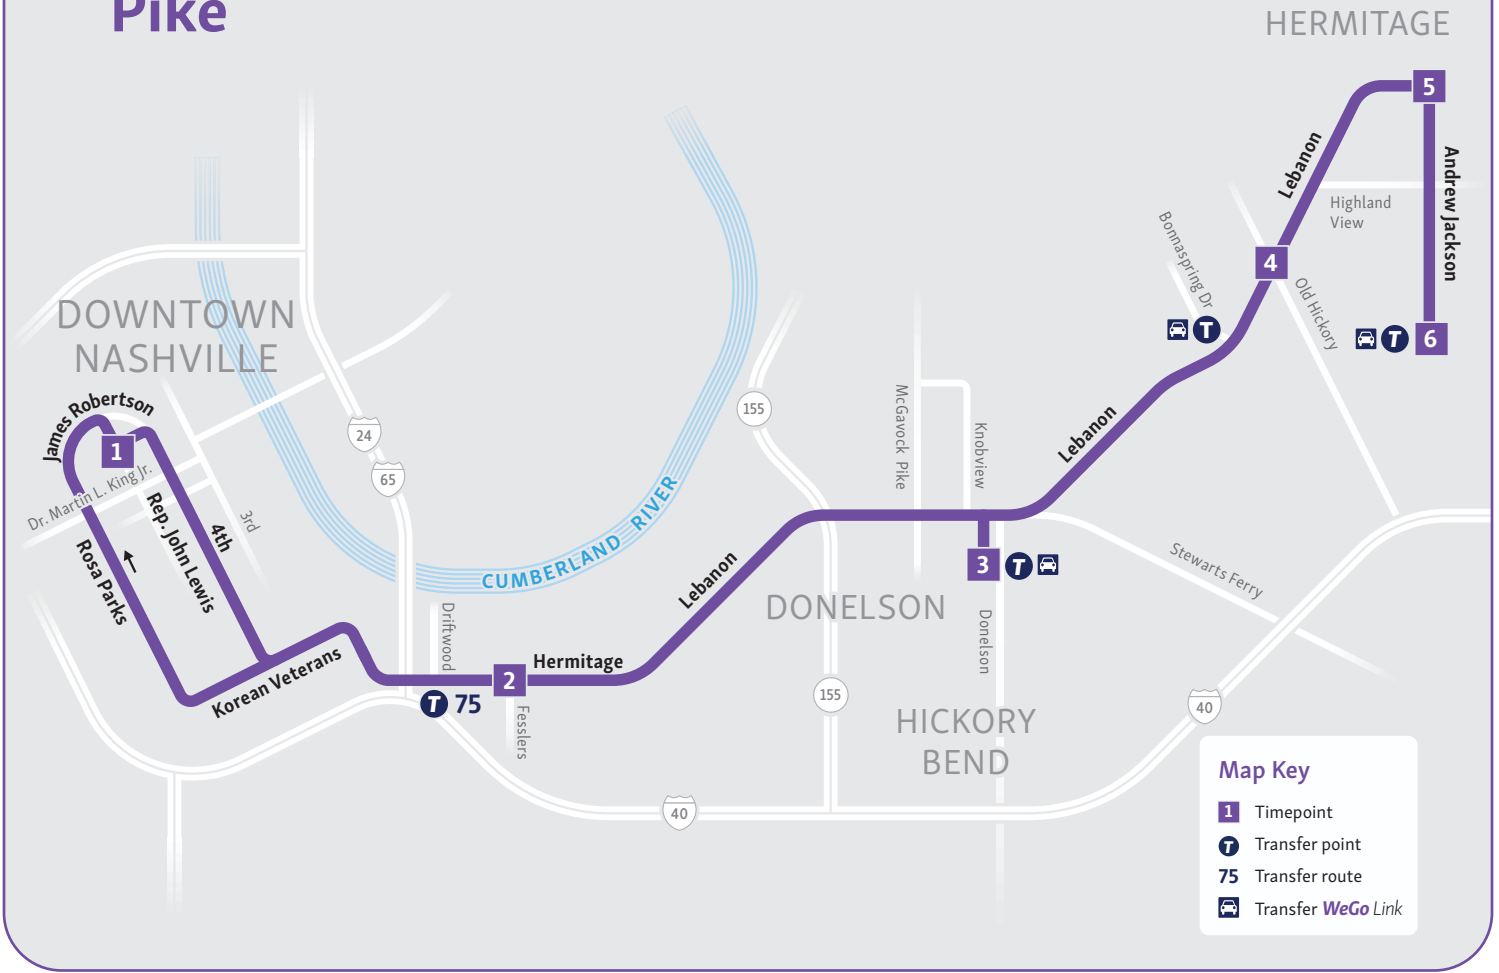

# 6 Lebanon Pike

## Lebanon Pike

**Map Key**

- 1 Timepoint
- T Transfer point
- 75 Transfer route
- W Transfer *WeGo* Link

### Weekdays to Downtown

Hermitage Station	Walmart	Lebanon Pike & Old Hickory	Donelson Station	Lebanon Pike & Fesslers Lane	Duff/Central
6	5	4	3	2	1
4:49	4:55	4:59	5:08	5:19	5:35
5:19	5:25	5:29	5:38	5:49	6:05
5:42	5:48	5:52	6:01	6:12	6:28
6:02	6:08	6:12	6:21	6:32	6:48
6:21	6:27	6:31	6:40	6:52	7:08
6:42	6:48	6:52	7:01	7:13	7:30
7:06	7:12	7:17	7:28	7:42	8:00
7:30	7:36	7:41	7:52	8:06	8:24
7:53	7:59	8:04	8:14	8:28	8:45
8:15	8:21	8:26	8:36	8:50	9:07
8:43	8:49	8:54	9:04	9:18	9:35
9:14	9:20	9:25	9:35	9:48	10:05
9:44	9:50	9:55	10:05	10:18	10:35
10:14	10:20	10:25	10:35	10:48	11:05
10:44	10:50	10:55	11:05	11:18	11:35
11:14	11:20	11:25	11:35	11:48	12:05
11:44	11:50	11:55	12:05	12:18	12:35
12:12	12:18	12:23	12:33	12:46	1:05
12:42	12:48	12:53	1:03	1:16	1:35
1:12	1:18	1:23	1:33	1:46	2:05
1:42	1:48	1:53	2:03	2:16	2:35
2:02	2:08	2:13	2:23	2:36	2:55
2:21	2:27	2:32	2:42	2:55	3:15
2:45	2:51	2:56	3:07	3:20	3:40
3:05	3:11	3:16	3:27	3:40	4:00
3:28	3:34	3:39	3:50	4:03	4:25
3:48	3:54	3:59	4:10	4:23	4:45
4:08	4:14	4:19	4:30	4:43	5:05
4:29	4:35	4:40	4:51	5:04	5:25
4:51	4:57	5:02	5:13	5:25	5:45
5:12	5:18	5:23	5:34	5:46	6:05
6:18	6:23	6:28	6:37	6:48	7:05
7:19	7:24	7:29	7:38	7:49	8:05
8:21	8:26	8:30	8:38	8:49	9:05
9:21	9:26	9:30	9:38	9:49	10:05
10:22	10:27	10:31	10:39	10:49	11:05
11:22	11:27	11:31	11:39	11:49	12:05