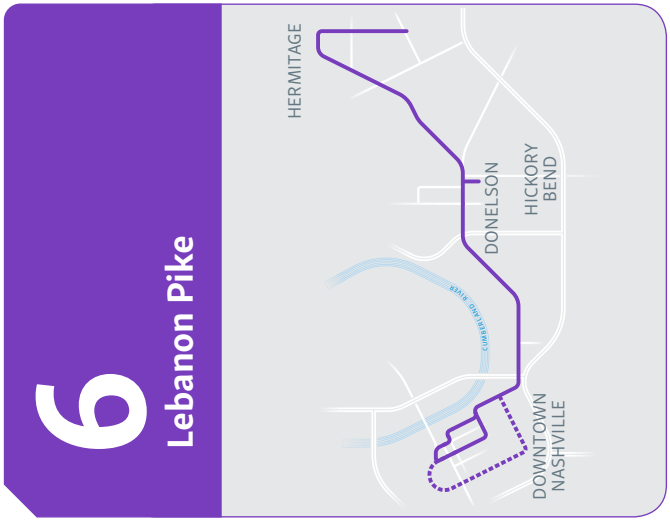

Sundays/Holidays to Downtown

Hermitage Station	Walmart	Lebanon Pike & Old Hickory	Donelson Station	Lebanon Pike & Fesslers Lane	Central
7	6	5	4	3	1
5:22	5:28	5:33	5:43	5:54	6:10
7:12	7:18	7:23	7:33	7:44	8:00
9:12	9:18	9:23	9:33	9:44	10:00
10:12	10:18	10:23	10:33	10:44	11:00
11:12	11:18	11:23	11:33	11:44	12:00
12:12	12:18	12:23	12:33	12:44	1:00
1:12	1:18	1:23	1:33	1:44	2:00
2:12	2:18	2:23	2:33	2:44	3:00
3:12	3:18	3:23	3:33	3:44	4:00
4:12	4:18	4:23	4:33	4:44	5:00
5:12	5:18	5:23	5:33	5:44	6:00
7:12	7:18	7:23	7:33	7:44	8:00

Bold times denote p.m. hours.

Sundays/Holidays from Downtown

Central Bay 23	1st & Broadway	Lebanon Pike & Fesslers Lane	Donelson Station	Lebanon Pike & Old Hickory	Lebanon Pike & Andrew Jackson Pkwy	Hermitage Station
1	2	3	4	5	6	7
6:15	6:21	6:27	6:40	6:49	6:53	7:01
8:15	8:21	8:27	8:40	8:49	8:53	9:01
10:15	10:21	10:27	10:40	10:49	10:53	11:01
11:15	11:23	11:29	11:42	11:51	11:55	12:03
12:15	12:23	12:29	12:42	12:51	12:55	1:03
1:15	1:23	1:29	1:42	1:51	1:55	2:03
2:15	2:23	2:29	2:42	2:51	2:55	3:03
3:15	3:23	3:29	3:42	3:51	3:55	4:03
4:15	4:23	4:29	4:42	4:51	4:55	5:03
5:15	5:24	5:30	5:43	5:52	5:56	6:04
6:15	6:24	6:30	6:43	6:52	6:56	7:04

For More Information

Customer Care
615-862-5950
6:30 a.m. to 8:00 p.m. – Monday-Friday
8:00 a.m. to 5:00 p.m. – Saturday
10:30 a.m. to 2:30 p.m. – Sunday

Central
400 Dr. Martin L. King Jr. Blvd.
4:45 a.m. to 12:15 a.m. – Monday-Saturday
5:45 a.m. to 11:15 p.m. – Sundays and holidays

Administrative Offices
615-862-5969
430 Myatt Drive
8:00 a.m. to 4:30 p.m. – Monday-Friday
Closed weekends and holidays

Stay Connected

[f](#) WeGoTransit [globe](#) WeGoTransit.com
[t](#) @WeGoTransit [triangle](#) WeGoTransit.com/alerts
[@WeGoTransit](#) [envelope](#) customer.comments@nashville.gov

Fares & Passes

All fares include one free transfer within two hours of boarding.

1-Ride $2.00

1-Ride Discounted* $1.00

All-Day Pass..... $4.00

7-Day Pass..... $20.00

31-Day Pass..... $65.00

Children age 4 and younger ride free.

*Youth, seniors, persons with disabilities, and Medicare cardholders are eligible for discounted fares and passes with proper I.D.

ADA

WeGo Public Transit makes reasonable accommodations in order for individuals with disabilities to fully use transit services. All requests should be made in advance by filling out and submitting a Reasonable Accommodation Request form. For more information on Reasonable Accommodations, visit [WeGoTransit.com](#).

Title VI

Title VI of the Civil Rights Act of 1964 states that "No Person in the United States shall, on the ground of race, color, or national origin, be excluded from participation in, be denied the benefits of, or be subjected to discrimination under any program or activity receiving Federal financial assistance." For more information on Title VI, visit [WeGoTransit.com](#).