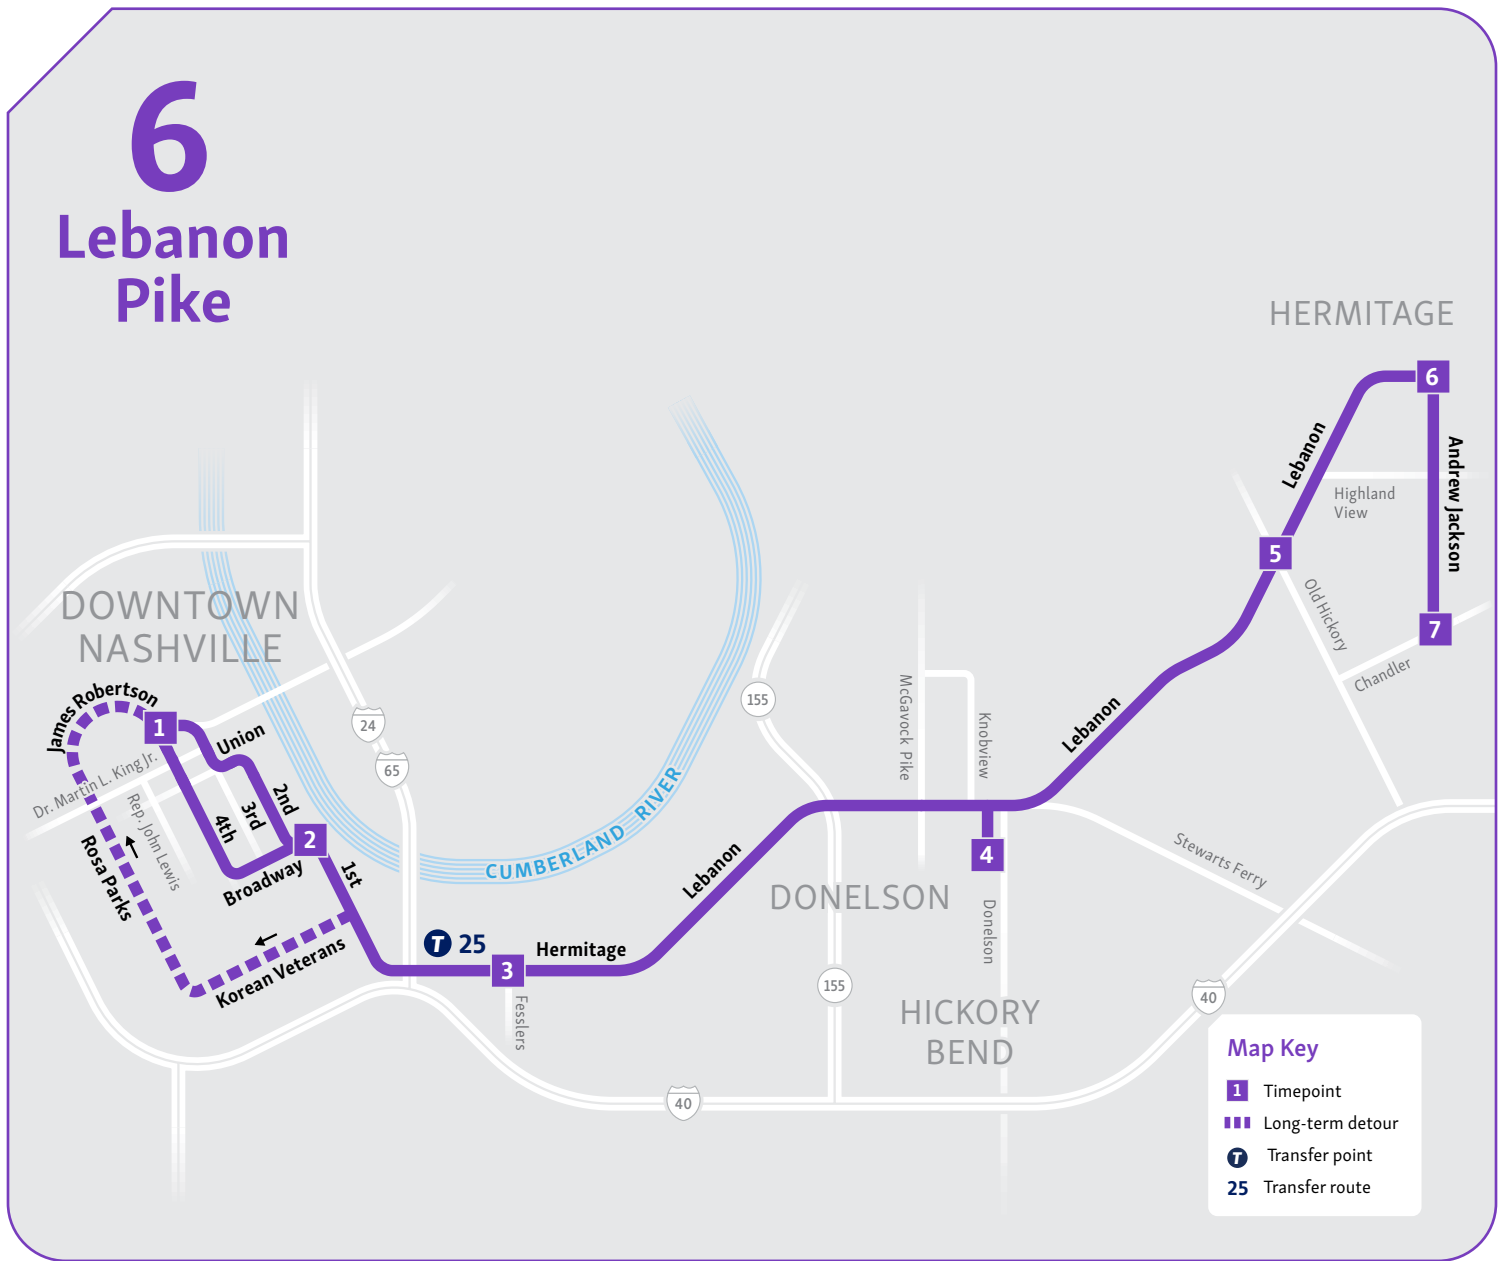

6

Lebanon Pike

Map Key

- 1 Timepoint
- Long-term detour
- T 25 Transfer point
- 25 Transfer route

Weekdays to Downtown

Hermitage Station	Walmart	Lebanon Pike & Old Hickory	Donelson Station	Lebanon Pike & Fesslers Lane	Central
7	6	5	4	3	1
5:17	5:23	5:28	5:37	5:48	6:04
5:47	5:53	5:58	6:07	6:18	6:34
6:17	6:23	6:28	6:37	6:48	7:04
6:47	6:53	6:58	7:07	7:18	7:34
7:12	7:18	7:23	7:32	7:43	7:59
8:07	8:13	8:18	8:27	8:38	8:54
8:57	9:03	9:08	9:17	9:28	9:44
9:57	10:03	10:08	10:17	10:28	10:44
10:57	11:03	11:08	11:18	11:29	11:45
11:57	12:03	12:08	12:18	12:29	12:45
12:57	1:03	1:08	1:18	1:29	1:45
1:52	1:58	2:03	2:13	2:24	2:40
2:55	3:01	3:06	3:16	3:28	3:46
3:45	3:51	3:56	4:06	4:18	4:36
4:31	4:37	4:42	4:52	5:04	5:22
5:10	5:16	5:21	5:31	5:42	6:00
6:09	6:15	6:20	6:30	6:41	6:57
7:19	7:25	7:30	7:40	7:51	8:07
8:19	8:25	8:30	8:40	8:51	9:07

■ This bus begins service at Old Hickory and Central Pike approximately five minutes earlier.

Bold times denote p.m. hours.

Weekdays from Downtown

Central Bay 23	1st & Broadway	Lebanon Pike & Fesslers Lane	Donelson Station	Lebanon Pike & Old Hickory	Lebanon Pike & Andrew Jackson Pkwy	Hermitage Station
1	2	3	4	5	6	7
5:50	5:56	6:02	6:15	6:24	6:28	6:36
6:15	6:21	6:27	6:40	6:49	6:53	7:01
6:45	6:51	6:57	7:10	7:19	7:23	7:31
7:15	7:21	7:27	7:40	7:49	7:53	8:01
8:05	8:11	8:17	8:30	8:39	8:43	8:51
9:00	9:06	9:12	9:25	9:34	9:38	9:46
9:55	10:01	10:07	10:20	10:29	10:33	10:41
10:55	11:02	11:08	11:21	11:30	11:34	11:42
11:55	12:02	12:08	12:21	12:30	12:34	12:42
12:55	1:02	1:08	1:21	1:30	1:34	1:42
1:55	2:02	2:08	2:21	2:30	2:34	2:42
2:45	2:52	2:59	3:12	3:23	3:28	3:36
3:30	3:37	3:44	3:57	4:08	4:13	4:21
4:05	4:12	4:19	4:32	4:43	4:48	4:56
4:30	4:37	4:43	4:56	5:05	5:09	5:17
4:55	5:02	5:08	5:21	5:30	5:34	5:42
5:35	5:42	5:48	6:01	6:10	6:14	6:22
6:15	6:22	6:28	6:41	6:50	6:54	7:02
7:15	7:21	7:27	7:40	7:49	7:53	8:01
8:15	8:21	8:27	8:40	8:49	8:53	9:01
9:15	9:21	9:27	9:40	9:49	9:53	10:01