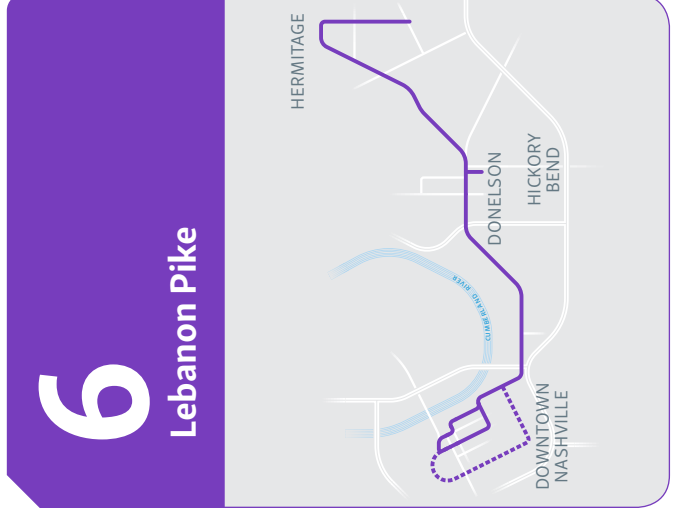

For more information on QuickTicket, visit QuickTicketTN.com.

For More Information

Customer Care

- 615-862-5950
- 6:30 a.m. to 8:00 p.m. – Monday-Friday
- 8:00 a.m. to 5:00 p.m. – Saturday
- 10:30 a.m. to 2:30 p.m. – Sunday

Central

- 400 Dr. Martin L. King Jr. Blvd.
- 4:45 a.m. to 12:15 a.m. – Monday-Saturday
- 5:45 a.m. to 11:15 p.m. – Sundays and holidays

Administrative Offices

- 615-862-5969
- 430 Myatt Drive
- 8:00 a.m. to 4:30 p.m. – Monday-Friday
- Closed weekends and holidays

Stay Connected

- WeGoTransit WeGoTransit.com
- @WeGoTransit WeGoTransit.com/ride/alerts
- @WeGoTransit customer.comments@nashville.gov

Hello. Hola. Ciao. Hallo. Ohayo. Bonjour. Namaste.

We strive to connect people to their lives and community, one ride at a time. A community belongs to everyone. So do we.

We take service to heart. Whether you're traveling every day or just here and there, we're here to help by creating positive impressions as we get you where you need to go. We even hope to inspire some joy along the way. We aim to offer support and services that make sense and make your life a little easier.

We're always looking for ways to improve our service by making it more reliable, secure, and connected. Because connecting you to life and community isn't just what we do, it's what makes us who we are.