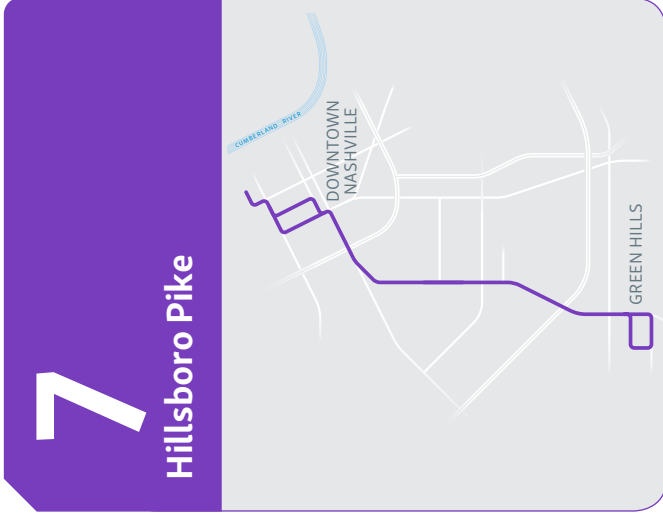

Children age 4 and younger ride free.

*Youth, seniors, persons with disabilities, and Medicare cardholders are eligible for discounted fares and passes with proper I.D.

For More Information

- **Customer Care**
  615-862-5950
  6:30 a.m. to 8:00 p.m. – Monday-Friday
  8:00 a.m. to 5:00 p.m. – Saturday
  10:30 a.m. to 2:30 p.m. – Sunday
- **Central**
  400 Dr. Martin L. King Jr. Blvd.
  4:45 a.m. to 12:15 a.m. – Monday-Saturday
  5:45 a.m. to 11:15 p.m. – Sundays and holidays
- **Administrative Offices**
  615-862-5969
  430 Myatt Drive
  8:00 a.m. to 4:30 p.m. – Monday-Friday
  Closed weekends and holidays

Stay Connected

- WeGoTransit WeGoTransit.com
- @WeGoTransit WeGoTransit.com/alerts
- @WeGoTransit customer.comments@nashville.gov

Hello. Hola. Ciao. Hallo. Ohayo. Bonjour. Namaste.

We strive to connect people to their lives and community, one ride at a time. A community belongs to everyone. So do we.

We take service to heart. Whether you're traveling every day or just here and there, we're here to help by creating positive impressions as we get you where you need to go. We even hope to inspire some joy along the way. We aim to offer support and services that make sense and make your life a little easier.

We're always looking for ways to improve our service by making it more reliable, secure, and connected. Because connecting you to life and community isn't just what we do, it's what makes us who we are.

October 3, 2021