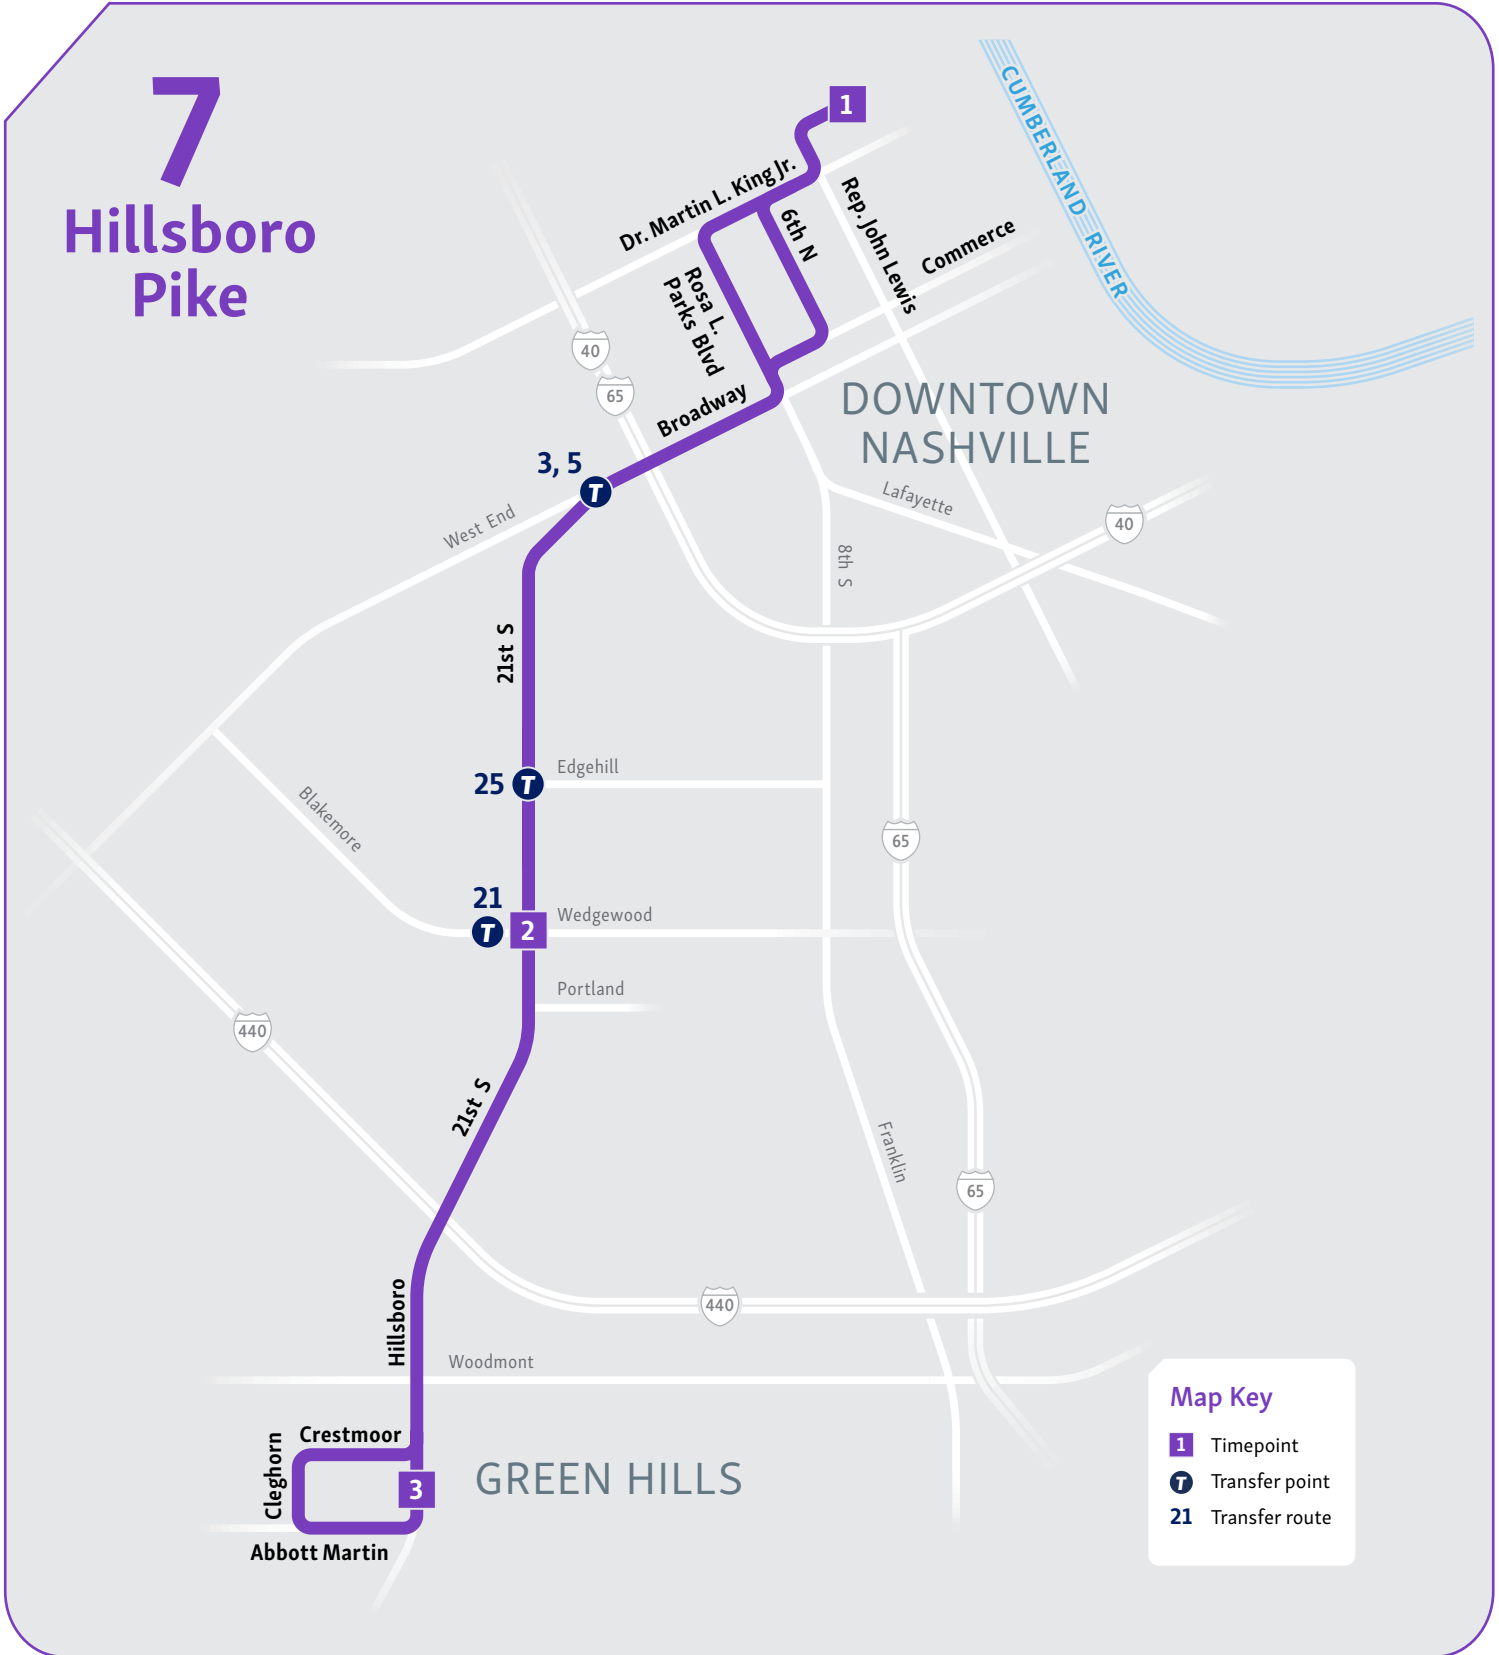

7 Hillsboro Pike

Map Key

- 1 Timepoint
- T Transfer point
- 21 Transfer route

Weekdays to Downtown

Hillsboro High School	21st & Blakemore	Central
3	2	1
5:46	5:54	6:10
5:56	6:04	6:20
6:11	6:19	6:35
6:24	6:33	6:50
6:38	6:47	7:05
6:53	7:02	7:20
7:08	7:17	7:35
7:24	7:33	7:50
7:39	7:48	8:05
7:59	8:08	8:25
8:19	8:28	8:45
8:40	8:49	9:05
9:00	9:09	9:25
9:20	9:29	9:45
9:37	9:47	10:05
9:57	10:07	10:25
10:17	10:27	10:45
10:37	10:47	11:05
10:56	11:06	11:25
11:16	11:26	11:45
11:36	11:46	12:05
11:56	12:06	12:25
12:16	12:26	12:45
12:36	12:46	1:05
12:56	1:06	1:25
1:16	1:26	1:45
1:36	1:46	2:05
1:56	2:06	2:25
2:10	2:20	2:39
2:16	2:26	2:45
2:31	2:41	3:00
2:51	3:01	3:20
3:06	3:16	3:35
3:21	3:31	3:50
3:36	3:46	4:05
3:51	4:01	4:20
4:06	4:16	4:35
4:21	4:31	4:50
4:36	4:46	5:05
4:51	5:01	5:20
5:10	5:19	5:35
5:25	5:34	5:50
5:40	5:49	6:05
6:21	6:29	6:45
7:03	7:10	7:25
7:44	7:50	8:05
8:24	8:30	8:45
9:04	9:10	9:25
9:44	9:50	10:05
10:45	10:51	11:05
11:45	11:51	12:05

Bold times denote p.m. hours.

Weekdays from Downtown

Central Bay 9	21st & Blakemore	Hillsboro High School
1	2	3
5:15	5:28	5:40
5:40	5:54	6:06
6:05	6:21	6:33
6:15	6:31	6:43
6:30	6:46	6:58
6:45	7:01	7:14
7:00	7:16	7:29
7:15	7:31	7:44
7:30	7:46	8:00
7:45	8:01	8:15
8:00	8:16	8:30
8:15	8:31	8:45
8:35	8:51	9:05
8:55	9:11	9:25
9:15	9:32	9:46
9:35	9:52	10:06
9:55	10:12	10:26
10:15	10:32	10:46
10:35	10:52	11:08
10:55	11:12	11:28
11:15	11:32	11:48
11:35	11:52	12:08
11:55	12:12	12:28
12:15	12:32	12:50
12:35	12:52	1:10
12:55	1:12	1:30
1:15	1:32	1:50
1:35	1:52	2:10
1:55	2:12	2:32
2:15	2:32	2:52
2:35	2:52	3:12
2:55	3:13	3:33
3:15	3:33	3:53
3:30	3:48	4:08
3:45	4:03	4:23
4:00	4:17	4:37
4:15	4:32	4:52
4:30	4:47	5:07
4:45	5:02	5:22
5:00	5:17	5:37
5:15	5:32	5:52
5:30	5:47	6:06
5:45	6:01	6:20
6:00	6:16	6:30
6:15	6:31	6:45
6:55	7:11	7:25
7:35	7:50	8:04
8:15	8:30	8:42
8:55	9:10	9:22
9:35	9:50	10:01
10:15	10:30	10:41
11:15	11:30	11:40
12:15	12:30	12:40