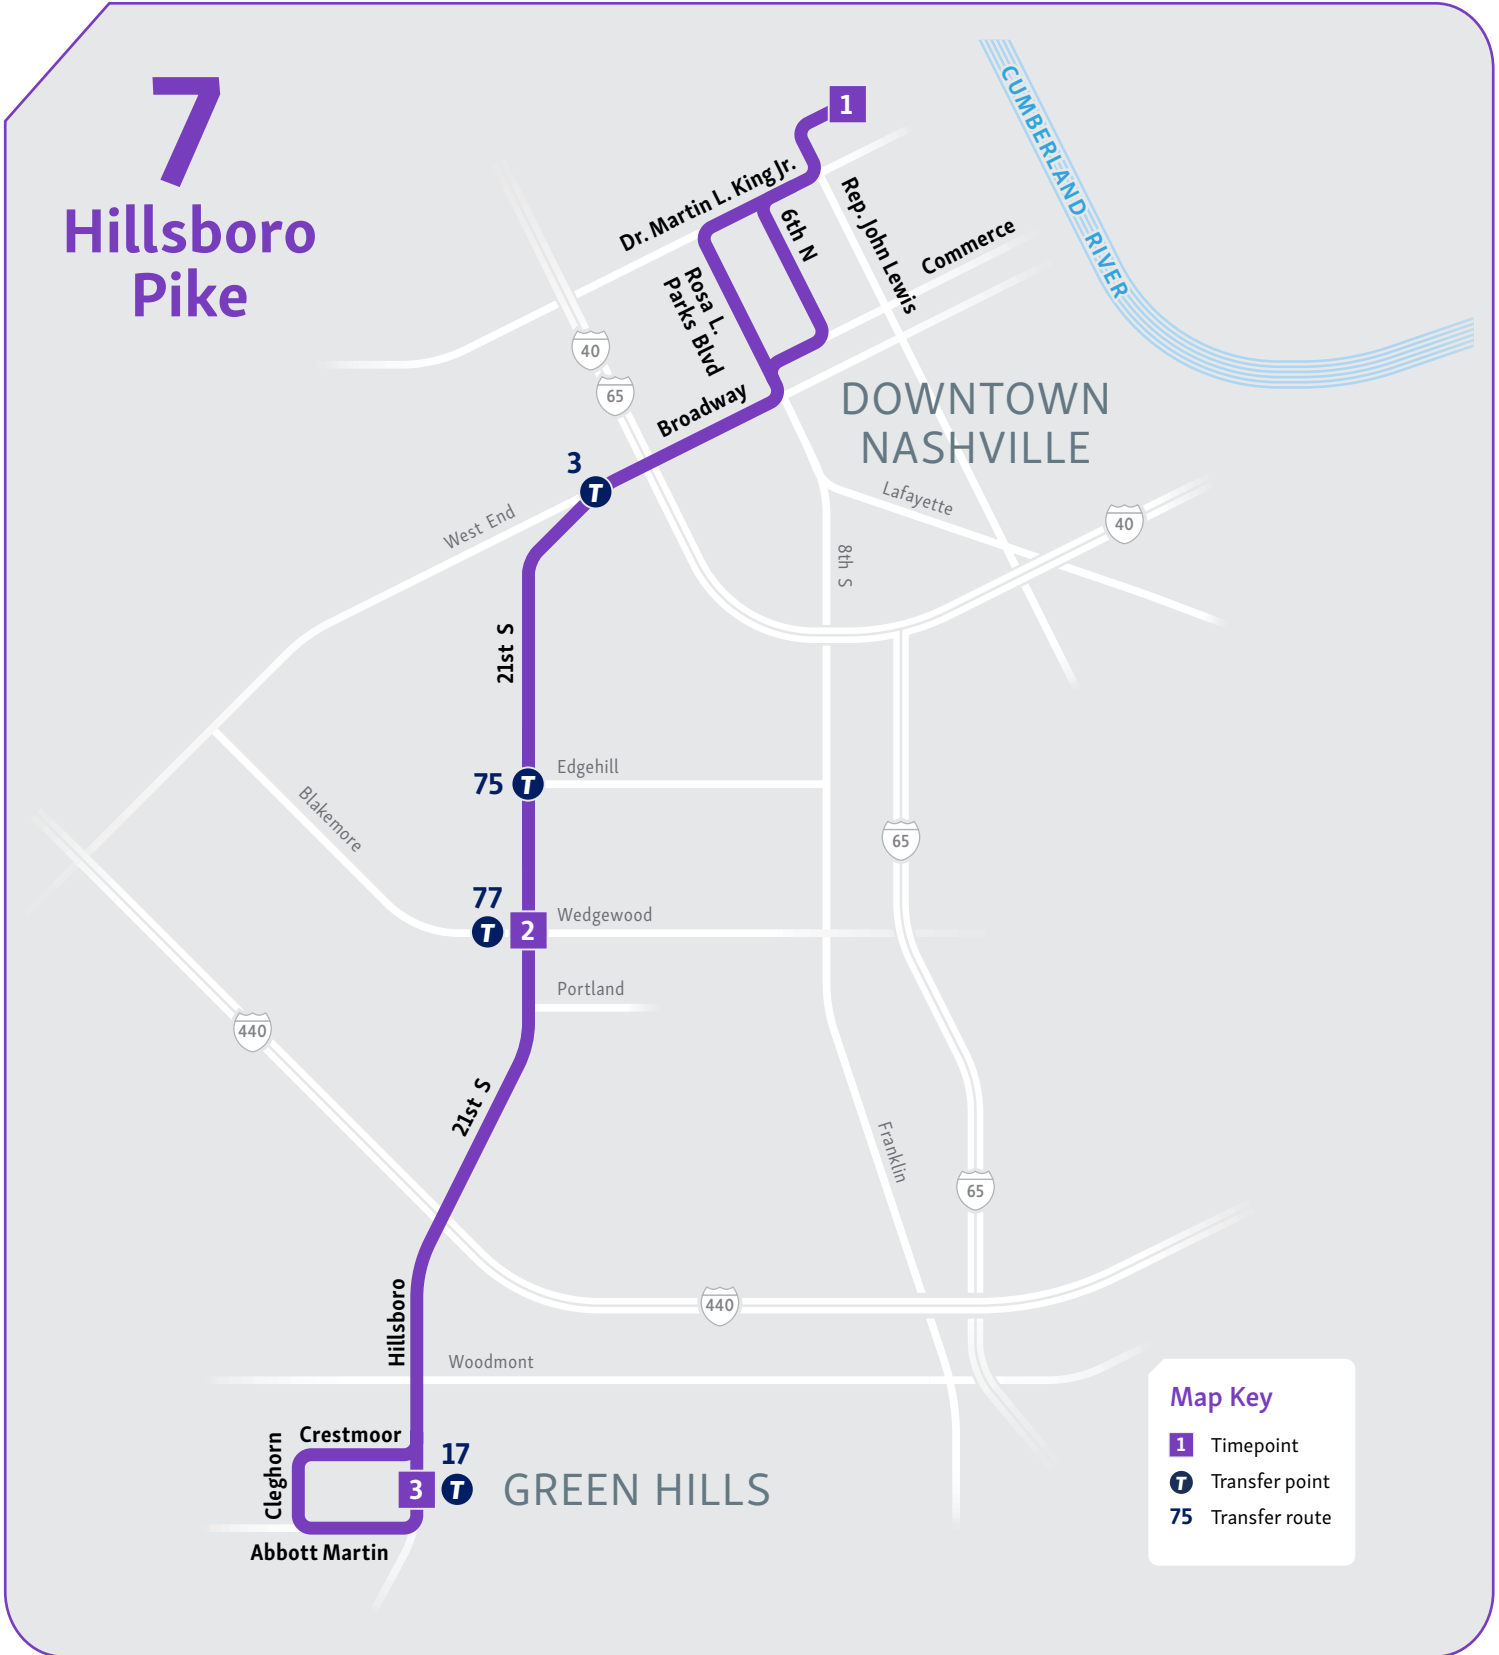

7 Hillsboro Pike

Weekdays to Downtown

| Hillsboro High School | 21st & Blakemore | Central |
|-----------------------|------------------|--------------|
| 3 | 2 | 1 |
| 5:46 | 5:54 | 6:10 |
| 5:56 | 6:04 | 6:20 |
| 6:11 | 6:19 | 6:35 |
| 6:24 | 6:33 | 6:50 |
| 6:38 | 6:47 | 7:05 |
| 6:53 | 7:02 | 7:20 |
| 7:08 | 7:17 | 7:35 |
| 7:23 | 7:32 | 7:50 |
| 7:39 | 7:48 | 8:05 |
| 7:59 | 8:08 | 8:25 |
| 8:19 | 8:28 | 8:45 |
| 8:40 | 8:49 | 9:05 |
| 9:00 | 9:09 | 9:25 |
| 9:20 | 9:29 | 9:45 |
| 9:38 | 9:47 | 10:05 |
| 9:58 | 10:07 | 10:25 |
| 10:18 | 10:27 | 10:45 |
| 10:37 | 10:47 | 11:05 |
| 10:56 | 11:06 | 11:25 |
| 11:16 | 11:26 | 11:45 |
| 11:36 | 11:46 | 12:05 |
| 11:56 | 12:06 | 12:25 |
| 12:16 | 12:26 | 12:45 |
| 12:36 | 12:46 | 1:05 |
| 12:56 | 1:06 | 1:25 |
| 1:16 | 1:26 | 1:45 |
| 1:36 | 1:46 | 2:05 |
| 1:56 | 2:06 | 2:25 |
| 2:10 | 2:20 | 2:39 |
| 2:16 | 2:26 | 2:45 |
| 2:31 | 2:41 | 3:00 |
| 2:49 | 2:59 | 3:20 |
| 3:04 | 3:14 | 3:35 |
| 3:19 | 3:29 | 3:50 |
| 3:34 | 3:44 | 4:05 |
| 3:49 | 3:59 | 4:20 |
| 4:04 | 4:14 | 4:35 |
| 4:19 | 4:29 | 4:50 |
| 4:34 | 4:44 | 5:05 |
| 4:49 | 4:59 | 5:20 |
| 5:07 | 5:16 | 5:35 |
| 5:25 | 5:34 | 5:50 |
| 5:40 | 5:49 | 6:05 |
| 6:10 | 6:19 | 6:35 |
| 6:42 | 6:50 | 7:05 |
| 7:13 | 7:20 | 7:35 |
| 7:43 | 7:50 | 8:05 |
| 8:14 | 8:20 | 8:35 |
| 8:44 | 8:50 | 9:05 |
| 9:14 | 9:20 | 9:35 |
| 9:44 | 9:50 | 10:05 |
| 10:15 | 10:21 | 10:35 |
| 10:45 | 10:51 | 11:05 |
| 11:45 | 11:51 | 12:05 |