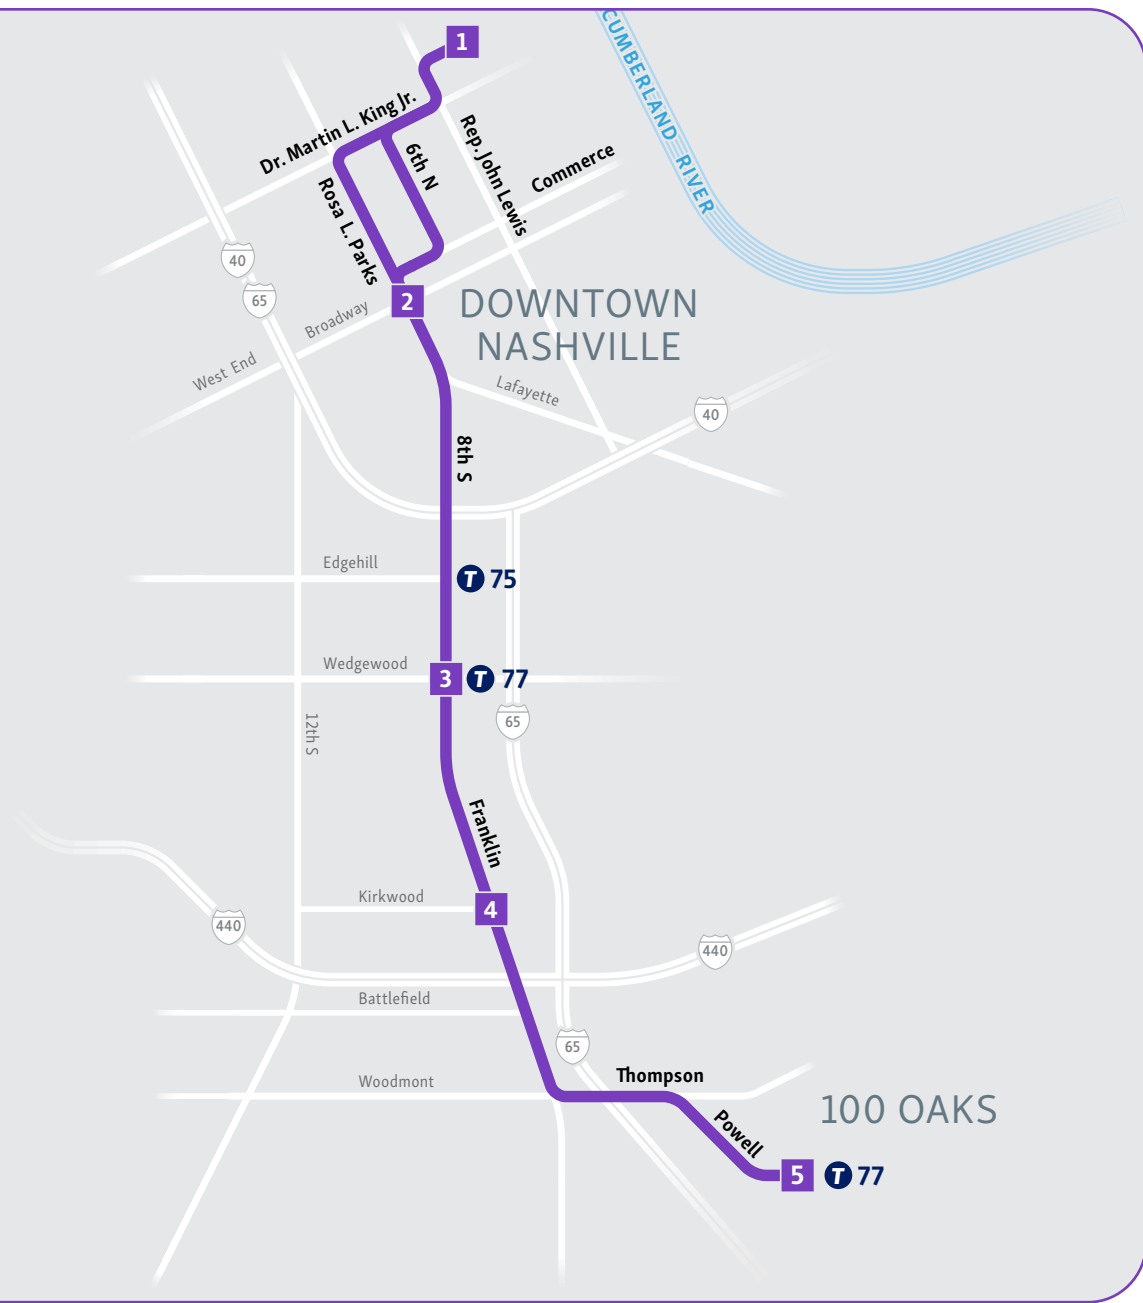

# 8th Avenue South

**Map Key**

- 1** Timepoint
- T** Transfer point
- 75** Transfer route

## Weekdays to Downtown

100 Oaks	Franklin & Kirkwood	8th & Wedgewood	Hume-Fogg Magnet School	Central
5	4	3	2	1
5:11	5:15	5:19	5:26	5:33
5:42	5:46	5:50	5:57	6:04
6:07	6:11	6:15	6:22	6:29
6:28	6:33	6:38	6:46	6:54
6:53	6:58	7:03	7:11	7:19
7:18	7:23	7:28	7:36	7:44
7:43	7:48	7:53	8:01	8:09
8:13	8:18	8:23	8:31	8:39
8:53	8:58	9:03	9:11	9:19
9:32	9:38	9:43	9:51	9:59
10:12	10:18	10:23	10:31	10:39
10:52	10:58	11:03	11:11	11:19
11:32	11:38	11:43	11:51	11:59
<b>12:11</b>	<b>12:18</b>	<b>12:23</b>	<b>12:31</b>	<b>12:39</b>
<b>12:51</b>	<b>12:58</b>	<b>1:03</b>	<b>1:11</b>	<b>1:19</b>
1:31	1:38	1:43	1:51	1:59
2:00	2:07	2:12	2:21	2:29
2:29	2:36	2:42	2:51	2:59
2:58	3:04	3:10	3:21	3:29
3:28	3:35	3:42	3:51	3:59
3:58	4:05	4:12	4:21	4:29
4:28	4:35	4:42	4:51	4:59
4:58	5:05	5:12	5:21	5:29
5:33	5:40	5:47	5:56	6:04
6:17	6:23	6:29	6:36	6:44
7:00	7:05	7:09	7:16	7:24
7:46	7:51	7:55	8:00	8:08
8:46	8:51	8:55	9:00	9:08
9:46	9:51	9:55	10:00	10:08
<b>10:46</b>	<b>10:51</b>	<b>10:55</b>	<b>11:00</b>	<b>11:08</b>