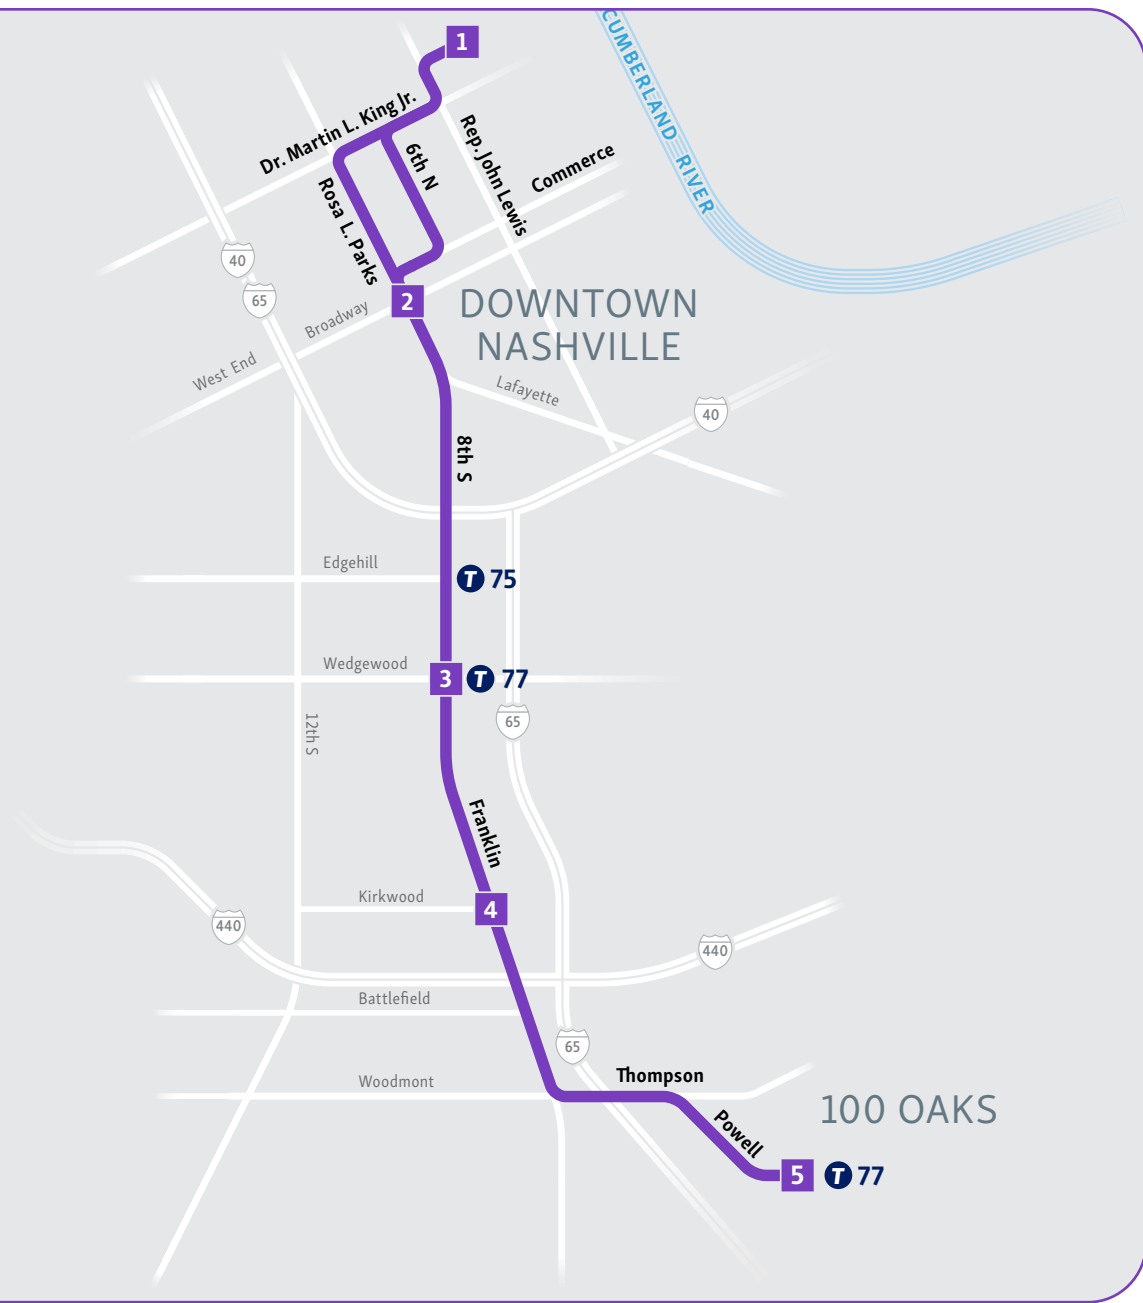

8th Avenue South

Map Key

- 1 Timepoint
- T Transfer point
- Transfer route 75

Weekdays to Downtown

100 Oaks	Franklin & Kirkwood	8th & Wedgewood	Hume-Fogg Magnet School	Central
5	4	3	2	1
5:12	5:16	5:20	5:27	5:34
5:42	5:46	5:50	5:57	6:04
6:07	6:11	6:15	6:22	6:29
6:29	6:34	6:38	6:46	6:54
6:54	6:59	7:03	7:11	7:19
7:19	7:24	7:28	7:36	7:44
7:44	7:49	7:53	8:01	8:09
8:14	8:19	8:23	8:31	8:39
8:54	8:59	9:03	9:11	9:19
9:33	9:39	9:43	9:51	9:59
10:13	10:19	10:23	10:31	10:39
10:53	10:59	11:03	11:11	11:19
11:32	11:38	11:43	11:51	11:59
12:11	12:18	12:23	12:31	12:39
12:51	12:58	1:03	1:11	1:19
1:31	1:38	1:43	1:51	1:59
2:00	2:07	2:12	2:21	2:29
2:30	2:37	2:42	2:51	2:59
2:59	3:05	3:10	3:21	3:29
3:30	3:37	3:42	3:51	3:59
4:00	4:07	4:12	4:21	4:29
4:30	4:37	4:42	4:51	4:59
5:00	5:07	5:12	5:21	5:29
5:35	5:42	5:47	5:56	6:04
6:18	6:24	6:29	6:36	6:44
7:00	7:05	7:09	7:16	7:24
7:45	7:50	7:54	8:00	8:08
8:45	8:50	8:54	9:00	9:08
9:45	9:50	9:54	10:00	10:08
10:45	10:50	10:54	11:00	11:08

Weekdays from Downtown

Central Bay 7	Hume-Fogg Magnet School	8th & Wedgewood	Franklin & Kirkwood	100 Oaks
1	2	3	4	5
5:40	5:45	5:51	5:54	6:02
6:15	6:20	6:26	6:29	6:37
6:40	6:46	6:53	6:56	7:04
7:05	7:11	7:18	7:21	7:29
7:30	7:36	7:43	7:46	7:54
7:55	8:02	8:09	8:12	8:20
8:20	8:27	8:34	8:38	8:46
8:55	9:02	9:09	9:13	9:21
9:35	9:42	9:49	9:53	10:01
10:15	10:22	10:29	10:33	10:41
10:55	11:02	11:09	11:13	11:21
11:35	11:42	11:49	11:53	12:01
12:15	12:22	12:29	12:33	12:41
12:55	1:02	1:09	1:13	1:21
1:35	1:42	1:49	1:53	2:01
2:15	2:22	2:30	2:34	2:42
2:45	2:52	3:00	3:04	3:12
3:15	3:23	3:31	3:36	3:44
3:45	3:53	4:01	4:06	4:14
4:15	4:23	4:32	4:37	4:45
4:45	4:53	5:02	5:07	5:15
5:15	5:23	5:31	5:35	5:43
5:45	5:52	5:58	6:02	6:10
6:15	6:22	6:28	6:32	6:40
6:55	7:02	7:08	7:12	7:20
7:35	7:42	7:48	7:52	8:00
8:15	8:22	8:28	8:32	8:40
9:15	9:21	9:27	9:31	9:39
10:15	10:21	10:27	10:31	10:39
11:15	11:21	11:27	11:30	11:38