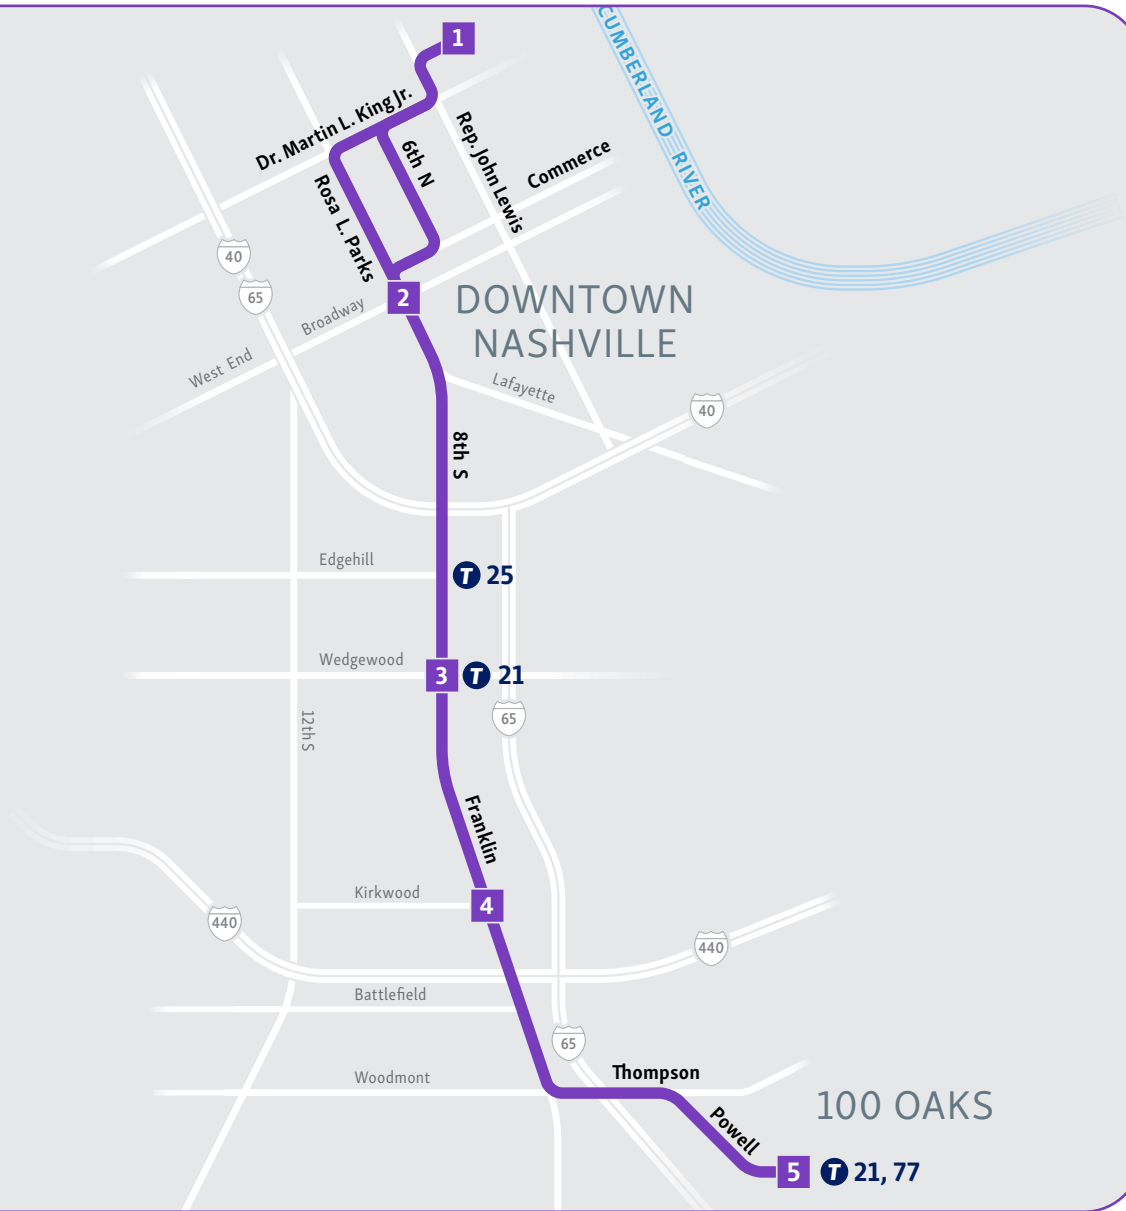

8th Avenue South

Map Key

- 1** Timepoint
- T** Transfer point
- 25** Transfer route

Weekdays to Downtown

100 Oaks	Franklin & Kirkwood	8th & Wedgewood	Hume-Fogg Magnet School	Central
5	4	3	2	1
5:10	5:14	5:18	5:25	5:33
5:41	5:45	5:49	5:56	6:04
6:06	6:10	6:14	6:21	6:29
6:27	6:32	6:37	6:45	6:54
6:52	6:57	7:02	7:10	7:19
7:17	7:22	7:27	7:35	7:44
7:42	7:47	7:52	8:00	8:09
8:12	8:17	8:22	8:30	8:39
8:52	8:57	9:02	9:10	9:19
9:31	9:37	9:42	9:50	9:59
10:11	10:17	10:22	10:30	10:39
10:51	10:57	11:02	11:10	11:19
11:31	11:37	11:42	11:50	11:59
12:09	12:16	12:22	12:30	12:39
12:49	12:56	1:02	1:10	1:19
1:29	1:36	1:42	1:50	1:59
1:59	2:06	2:12	2:20	2:29
2:27	2:34	2:41	2:50	2:59
2:57	3:03	3:09	3:20	3:29
3:27	3:34	3:41	3:50	3:59
3:57	4:04	4:11	4:20	4:29
4:27	4:34	4:41	4:50	4:59
4:59	5:06	5:11	5:20	5:29
5:34	5:41	5:46	5:55	6:04
6:43	6:50	6:55	7:01	7:10
7:45	7:50	7:54	7:59	8:08
8:45	8:50	8:54	8:59	9:08
9:45	9:50	9:54	9:59	10:08
10:45	10:50	10:54	10:59	11:08

Weekdays from Downtown

Central Bay 3	Hume-Fogg Magnet School	8th & Wedgewood	Franklin & Kirkwood	100 Oaks
1	2	3	4	5
5:40	5:45	5:51	5:55	6:03
6:15	6:20	6:26	6:30	6:38
6:40	6:46	6:53	6:57	7:05
7:05	7:11	7:18	7:22	7:30
7:30	7:36	7:43	7:47	7:55
7:55	8:02	8:09	8:13	8:21
8:20	8:27	8:34	8:38	8:46
8:55	9:02	9:09	9:13	9:21
9:35	9:42	9:49	9:53	10:01
10:15	10:22	10:29	10:33	10:41
10:55	11:02	11:09	11:13	11:21
11:35	11:42	11:49	11:53	12:01
12:15	12:22	12:29	12:33	12:41
12:55	1:02	1:09	1:13	1:21
1:35	1:42	1:49	1:53	2:01
2:15	2:22	2:29	2:33	2:41
2:45	2:53	3:01	3:05	3:13
3:15	3:23	3:31	3:36	3:44
3:45	3:53	4:01	4:06	4:14
4:15	4:23	4:31	4:36	4:44
4:45	4:53	5:01	5:06	5:14
5:15	5:23	5:31	5:35	5:43
5:45	5:52	5:58	6:02	6:10
6:15	6:22	6:28	6:32	6:40
7:15	7:22	7:28	7:32	7:40
8:15	8:22	8:28	8:32	8:40
9:15	9:22	9:28	9:32	9:40
10:15	10:22	10:28	10:32	10:40
11:15	11:22	11:28	11:32	11:40

8

8th Avenue South