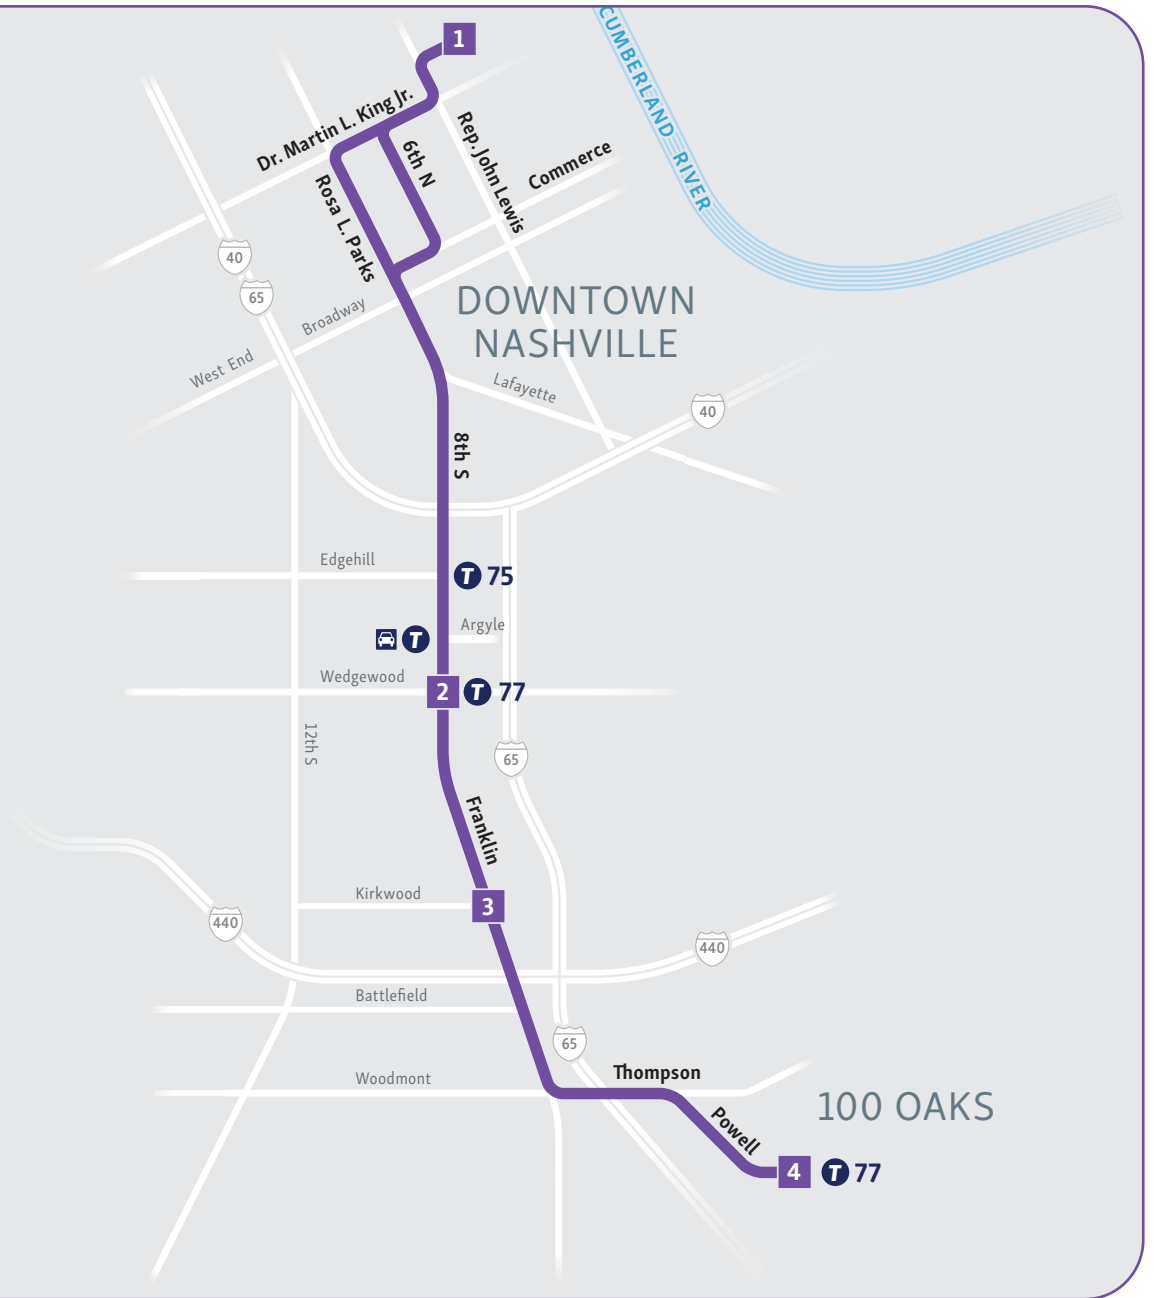

# 8 8th Avenue South

**Map Key**

- 1 Timepoint
- T Transfer point
- 75 Transfer route
- 🚗 Transfer *WeGo Link*