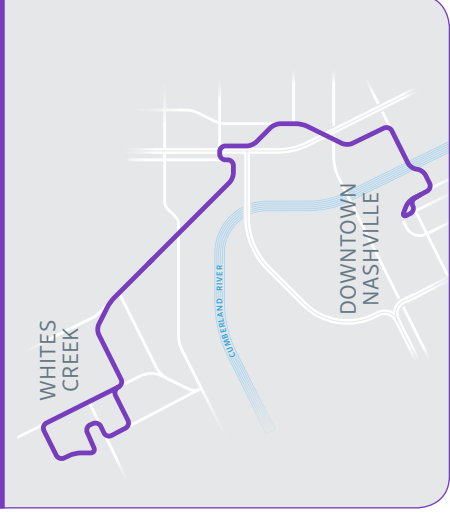

For more information on QuickTicket, visit QuickTicketTN.com.

For More Information

Customer Care

615-862-5950

6:30 a.m. to 8:00 p.m. – Monday-Friday

8:00 a.m. to 5:00 p.m. – Saturday

10:30 a.m. to 2:30 p.m. – Sunday

Central

400 Dr. Martin L. King Jr. Blvd.

4:45 a.m. to 12:15 a.m. – Monday-Saturday

5:45 a.m. to 11:15 p.m. – Sundays and holidays

Administrative Offices

615-862-5969

430 Myatt Drive

8:00 a.m. to 4:30 p.m. – Monday-Friday

Closed weekends and holidays

Stay Connected

WeGoTransit

@WeGoTransit

@WeGoTransit

WeGoTransit.com

WeGoTransit.com/ride/alerts

customer.comments@nashville.gov

Hello. Hola. Ciao. Hallo. Ohayo. Bonjour. Namaste.

We strive to connect people to their lives and community, one ride at a time. A community belongs to everyone. So do we.

We take service to heart. Whether you're traveling every day or just here and there, we're here to help by creating positive impressions as we get you where you need to go. We even hope to inspire some joy along the way. We aim to offer support and services that make sense and make your life a little easier.

We're always looking for ways to improve our service by making it more reliable, secure, and connected. Because connecting you to life and community isn't just what we do, it's what makes us who we are.

14

Whites Creek

October 2, 2022