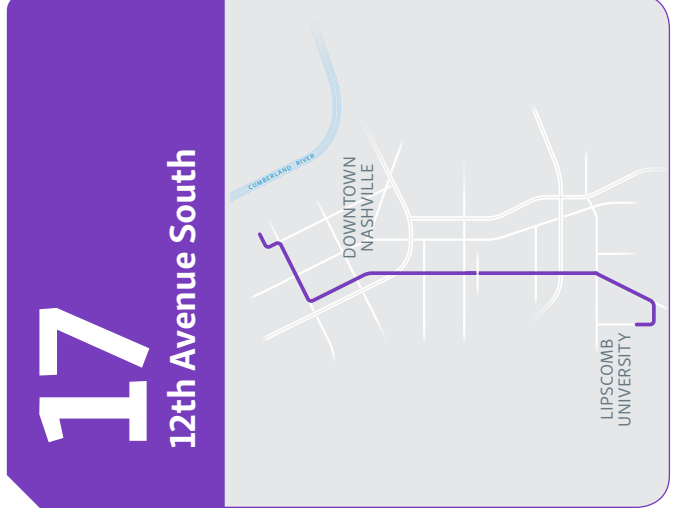

Sundays/Holidays to Downtown

Lipscomb University	Woodmont & Granny White	12th & Acklen	Central
4	3	2	1
5:45	5:49	5:53	6:07
6:45	6:49	6:53	7:07
7:45	7:49	7:53	8:07
8:44	8:48	8:53	9:07
9:44	9:48	9:53	10:07
10:45	10:49	10:54	11:09
11:45	11:49	11:54	12:09
12:45	12:49	12:54	1:09
1:45	1:49	1:54	2:09
2:45	2:49	2:54	3:09
3:45	3:49	3:54	4:09
4:45	4:49	4:54	5:09
5:46	5:50	5:55	6:09
6:44	6:48	6:53	7:07
7:44	7:48	7:53	8:07
8:45	8:49	8:53	9:07
9:45	9:49	9:53	10:07
10:45	10:49	10:53	11:07

Bold times denote p.m. hours.

Sundays/Holidays from Downtown

Central Bay 11	12th & Acklen	Woodmont & Granny White	Lipscomb University
1	2	3	4
6:15	6:24	6:28	6:35
7:15	7:25	7:29	7:36
8:15	8:25	8:29	8:36
9:15	9:25	9:29	9:36
10:15	10:27	10:32	10:39
11:15	11:27	11:32	11:39
12:15	12:27	12:33	12:40
1:15	1:27	1:33	1:40
2:15	2:27	2:33	2:40
3:15	3:27	3:33	3:40
4:15	4:27	4:32	4:39
5:15	5:27	5:32	5:39
6:15	6:27	6:32	6:39
7:15	7:27	7:32	7:39
8:15	8:27	8:31	8:38
9:15	9:27	9:31	9:38
10:15	10:27	10:31	10:38
11:15	11:27	11:31	11:38

17
12th Avenue South

Hello. Hola. Ciao. Hallo.
Ohayo. Bonjour. Namaste.

We strive to connect people to their lives and community, one ride at a time. A community belongs to everyone. So do we.

We take service to heart. Whether you're traveling every day or just here and there, we're here to help by creating positive impressions as we get you where you need to go. We even hope to inspire some joy along the way. We aim to offer support and services that make sense and make your life a little easier.

We're always looking for ways to improve our service by making it more reliable, secure, and connected. Because connecting you to life and community isn't just what we do, it's what makes us who we are.

October 3, 2021

For More Information

Customer Care

- 615-862-5950
- 6:30 a.m. to 8:00 p.m. – Monday-Friday
- 8:00 a.m. to 5:00 p.m. – Saturday
- 10:30 a.m. to 2:30 p.m. – Sunday

Central

- 400 Dr. Martin L. King Jr. Blvd.
- 4:45 a.m. to 12:15 a.m. – Monday-Saturday
- 5:45 a.m. to 11:15 p.m. – Sundays and holidays

Administrative Offices

- 615-862-5969
- 430 Myatt Drive
- 8:00 a.m. to 4:30 p.m. – Monday-Friday
- Closed weekends and holidays

Stay Connected

- WeGoTransit WeGoTransit.com
- @WeGoTransit WeGoTransit.com/alerts
- @WeGoTransit customer.comments@nashville.gov

Fares & Passes

All fares include one free transfer within two hours of boarding.

- 1-Ride $2.00
- 1-Ride Discounted* $1.00
- All-Day Pass $4.00
- 7-Day Pass..... $20.00
- 31-Day Pass.....$65.00

Children age 4 and younger ride free.

*Youth, seniors, persons with disabilities, and Medicare cardholders are eligible for discounted fares and passes with proper I.D.

ADA

WeGo Public Transit makes reasonable accommodations in order for individuals with disabilities to fully use transit services. All requests should be made in advance by filling out and submitting a Reasonable Accommodation Request form. For more information on Reasonable Accommodations, visit WeGoTransit.com.

Title VI

Title VI of the Civil Rights Act of 1964 states that "No Person in the United States shall, on the ground of race, color, or national origin, be excluded from participation in, be denied the benefits of, or be subjected to discrimination under any program or activity receiving Federal financial assistance." For more information on Title VI, visit WeGoTransit.com.