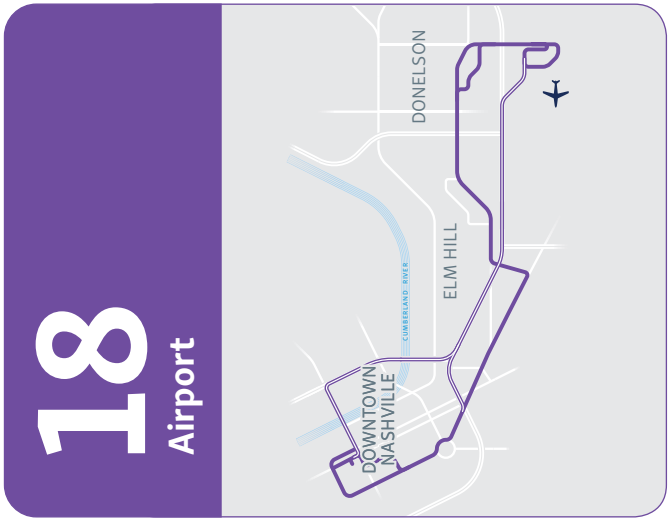

Bold times denote p.m. hours.

Weekends & Holidays from Downtown

Duff/Central Bay 14	Lafayette & Wharf	Elm Hill & Acorn	Airport BNA
1	2	3	4
5:15	5:25	5:34	5:46
5:45	5:55	6:04	6:18
6:15	6:25	6:34	6:48
6:45	6:55	7:04	7:18
7:15	7:25	7:34	7:48
7:45	7:56	8:06	8:20
8:15	8:26	8:36	8:50
8:45	8:56	9:06	9:20
9:15	9:26	9:35	9:49
9:40	9:51	10:00	10:14
10:05	10:16	10:25	10:39
10:25	10:37	10:46	11:00
10:55	11:07	11:16	11:30
11:25	11:37	11:47	12:01
11:55	12:07	12:17	12:31
12:25	12:37	12:47	1:01
12:55	1:07	1:17	1:31
1:25	1:38	1:48	2:02
1:55	2:08	2:18	2:32
2:25	2:38	2:48	3:02
2:55	3:08	3:18	3:32
3:25	3:39	3:49	4:03
3:55	4:09	4:19	4:33
4:25	4:39	4:48	5:02
4:55	5:09	5:18	5:32
5:15	5:29	5:38	5:52
5:45	5:58	6:07	6:21
6:15	6:28	6:37	6:51
6:45	6:58	7:07	7:21
7:15	7:28	7:37	7:51
7:45	7:57	8:06	8:20
8:15	8:27	8:35	8:49
8:45	8:57	9:05	9:19
9:15	9:27	9:35	9:49
9:45	9:57	10:05	10:19
10:15	10:27	10:35	10:49
10:45	10:57	11:05	11:17
11:15	11:27	11:35	11:47

For More Information

Customer Care Call Center – 615-862-5950
6:30 a.m. to 6:30 p.m. – Monday-Friday
8 a.m. to 5 p.m. – Saturday
10:30 a.m. to 2:30 p.m. – Sunday
Closed holidays (except MLK Jr. Day and Independence Day)

Elizabeth Duff Transit Center at WeGo Central
400 Dr. Martin L. King Jr. Blvd.
4:45 a.m. to 1:15 a.m. – Daily

Ticket Sales and Information
6 a.m. to 6:30 p.m. – Monday-Friday
8 a.m. to 5 p.m. – Saturdays
10:30 a.m. to 2:30 p.m. – Sundays
Closed holidays (except MLK Jr. Day and Independence Day)

Dr. Ernest Rip Patton, Jr. North Nashville Transit Center
2521 Clarksville Pike
4:30 a.m. to 1 a.m. – Daily

Stay Connected

[f](#) WeGoTransit @WeGoTransit
[X](#) @WeGoTransit WeGoTransit.com
[i](#) @WeGoTransit WeGoTransit.com
[globe](#) WeGoTransit.com

ADA

WeGo Public Transit makes reasonable accommodations in order for individuals with disabilities to fully use transit services. All requests should be made in advance by filling out and submitting a Reasonable Accommodation Request form. For more information on Reasonable Accommodations, visit WeGoTransit.com.

Title VI

Title VI of the Civil Rights Act of 1964 states that “No Person in the United States shall, on the ground of race, color, or national origin, be excluded from participation in, be denied the benefits of, or be subjected to discrimination under any program or activity receiving Federal financial assistance.” For more information on Title VI, visit WeGoTransit.com.

Local Fares

2-Hour Pass $2.00
2-Hour Discounted Pass* $1.00

Children age 4 and younger ride free.
*Youth, seniors, persons with disabilities, and Medicare cardholders may be eligible for discounted fares and passes. Apply at Duff/Central.

Payment methods

QuickTicket is WeGo’s fare payment system, available as a reloadable card or the QuickTicket by WeGo app. Exact cash is also accepted on the bus. No change, change cards, transfers, or on-bus passes will be given. Customers can also use their contactless credit card, debit card, or mobile wallet to ride with WeGo, using tap-to-pay.

Best Value - Payments adjust with same card

- Pay no more than $4 in a single day
- Pay no more than $65 in a calendar month
- Available with QuickTicket and contactless payment

For more information on QuickTicket, visit QuickTicketTN.com.