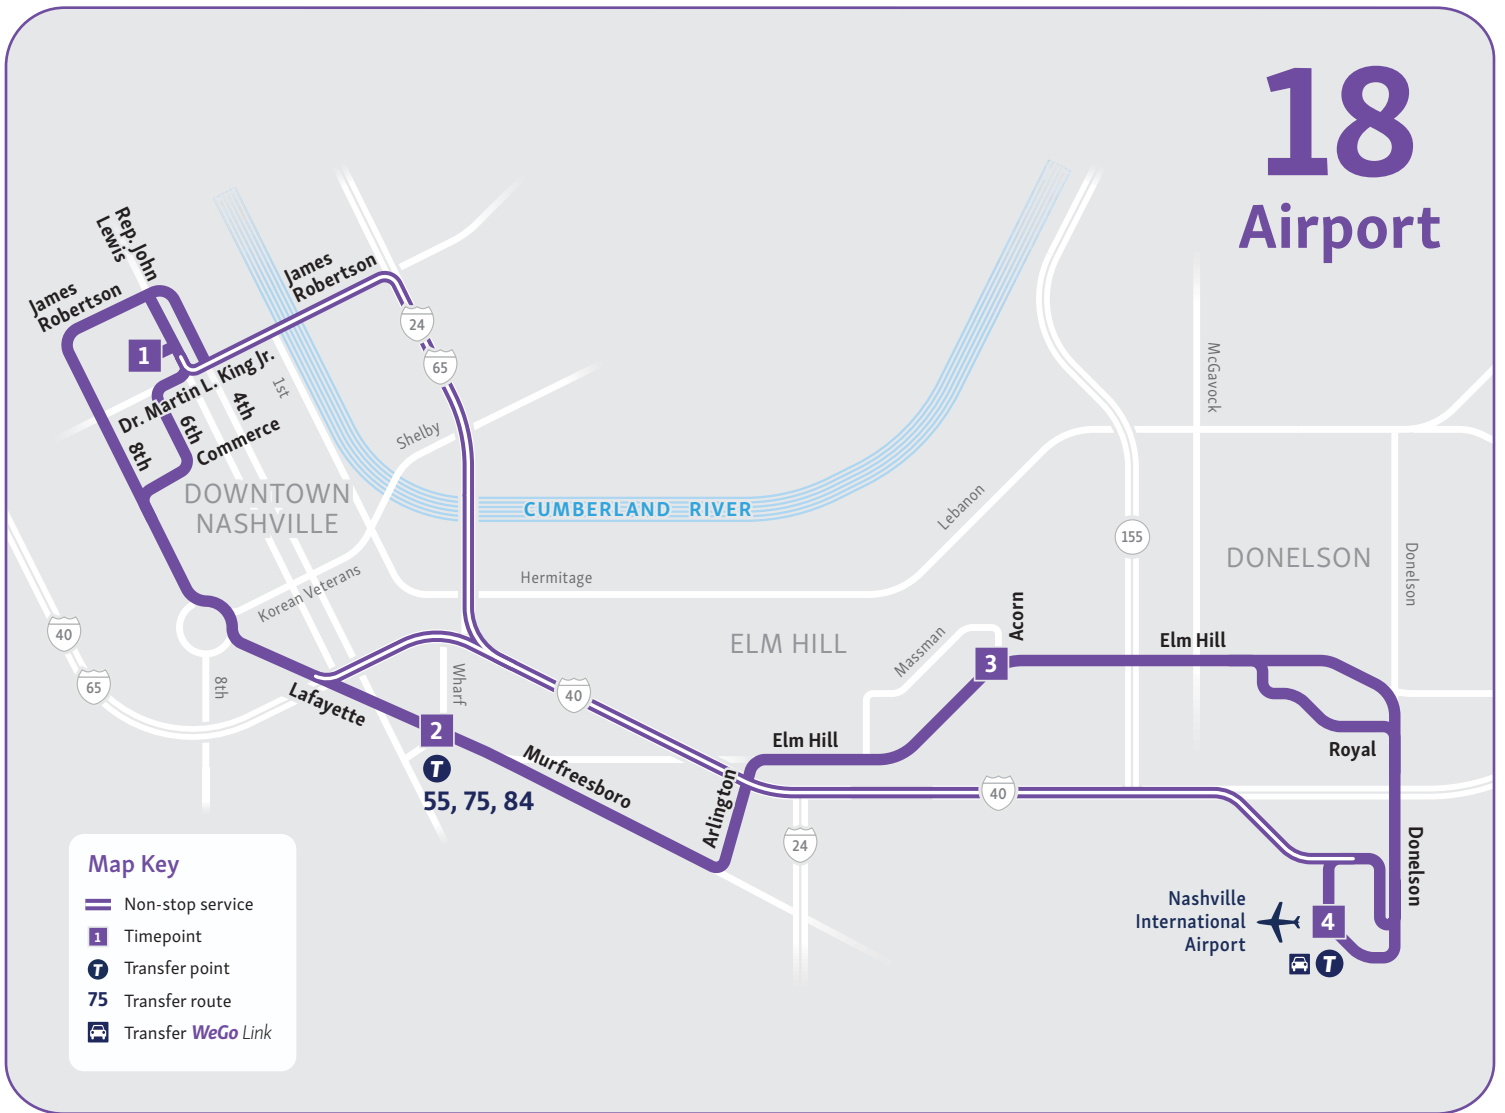

18 Airport

Map Key

- Non-stop service
- Timepoint
- Transfer point
- Transfer route
- Transfer **WeGo Link**

Weekdays to Downtown

Airport BNA	Elm Hill & Acorn	Lafayette & Wharf	Duff/Central
4	3	2	1
5:35	5:45	5:56	6:09
6:17	6:28	6:39	6:53
6:47	6:58	7:10	7:24
7:17	7:28	7:40	7:54
7:47	7:58	8:10	8:24
8:17	8:28	8:39	8:54
8:47	8:58	9:09	9:24
9:17	9:28	9:39	9:54
9:47	9:58	10:09	10:24
10:17	10:28	10:39	10:54
10:47	10:58	11:09	11:25
11:17	11:28	11:39	11:55
11:46	11:58	12:09	12:25
12:15	12:27	12:38	12:55
12:44	12:56	1:08	1:25
1:14	1:26	1:38	1:55
1:43	1:55	2:07	2:25
2:12	2:24	2:37	2:55
2:42	2:54	3:07	3:25
3:11	3:24	3:37	3:55
3:41	3:54	4:07	4:25
4:11	4:24	4:37	4:55
4:41	4:54	5:07	5:25
5:11	5:24	5:37	5:55
5:41	5:54	6:07	6:25
6:20	6:31	6:42	6:58
6:50	7:01	7:12	7:28
7:27	7:37	7:48	8:04
7:57	8:07	8:17	8:33
8:27	8:37	8:47	9:03
8:57	9:07	9:17	9:33
9:27	9:37	9:47	10:03
9:57	10:07	10:17	10:33
10:27	10:37	10:47	11:03
11:07	11:17	11:27	11:43
11:47	-	-	12:00