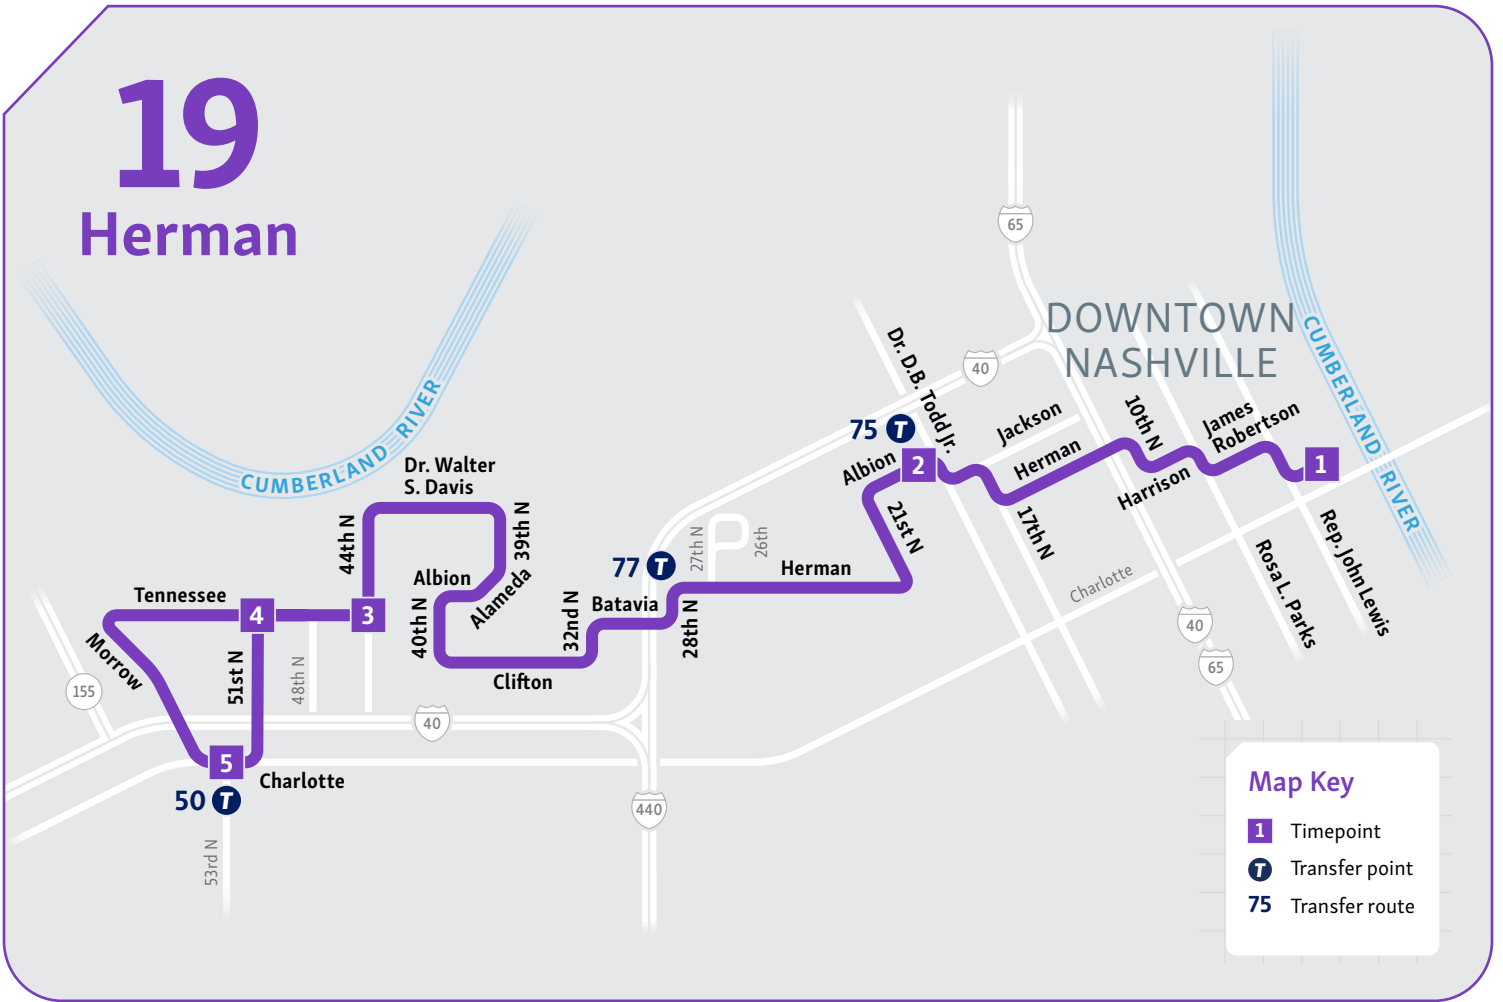

19 Herman

Weekdays to Downtown

| Tennessee & 51st | 44th & Albion | Metro General Hospital | Central |
|------------------|---------------|------------------------|---------|
| 4 | 3 | 2 | 1 |
| 4:43 | 4:45 | 4:58 | 5:10 |
| 5:08 | 5:10 | 5:23 | 5:35 |
| 5:38 | 5:40 | 5:53 | 6:05 |
| 5:58 | 6:00 | 6:13 | 6:25 |
| 6:18 | 6:20 | 6:33 | 6:45 |
| 6:38 | 6:40 | 6:53 | 7:05 |
| 6:58 | 7:00 | 7:13 | 7:25 |
| 7:18 | 7:20 | 7:33 | 7:45 |
| 7:38 | 7:40 | 7:53 | 8:05 |
| 7:58 | 8:00 | 8:13 | 8:25 |
| 8:13 | 8:15 | 8:28 | 8:40 |
| 8:38 | 8:40 | 8:53 | 9:05 |
| 9:08 | 9:10 | 9:23 | 9:35 |
| 9:38 | 9:40 | 9:53 | 10:05 |
| 10:08 | 10:10 | 10:23 | 10:35 |
| 10:37 | 10:39 | 10:53 | 11:05 |
| 11:07 | 11:09 | 11:23 | 11:35 |
| 11:37 | 11:39 | 11:53 | 12:05 |
| 12:07 | 12:09 | 12:23 | 12:35 |
| 12:37 | 12:39 | 12:53 | 1:05 |
| 1:07 | 1:09 | 1:23 | 1:35 |
| 1:37 | 1:39 | 1:53 | 2:05 |
| 2:07 | 2:09 | 2:23 | 2:35 |
| 2:37 | 2:39 | 2:53 | 3:05 |
| 2:57 | 2:59 | 3:13 | 3:25 |
| 3:18 | 3:20 | 3:33 | 3:45 |
| 3:38 | 3:40 | 3:53 | 4:05 |
| 3:58 | 4:00 | 4:13 | 4:25 |
| 4:18 | 4:20 | 4:33 | 4:45 |
| 4:38 | 4:40 | 4:53 | 5:05 |
| 4:58 | 5:00 | 5:13 | 5:25 |
| 5:19 | 5:21 | 5:34 | 5:45 |
| 5:40 | 5:42 | 5:54 | 6:05 |
| 6:20 | 6:22 | 6:34 | 6:45 |
| 7:00 | 7:02 | 7:14 | 7:25 |
| 7:40 | 7:42 | 7:54 | 8:05 |
| 8:20 | 8:22 | 8:34 | 8:45 |
| 9:02 | 9:04 | 9:15 | 9:25 |
| 9:42 | 9:44 | 9:55 | 10:05 |
| 10:49 | 10:51 | 11:02 | 11:12 |