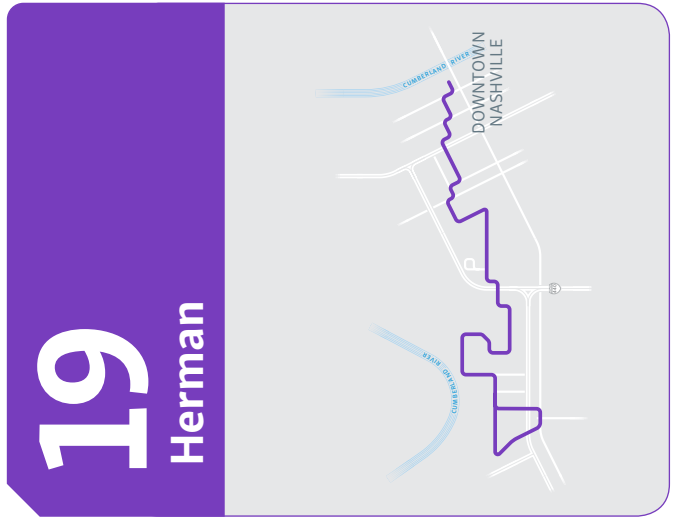

This bus operates on Saturdays and the MLK Jr. Holiday only.

Bold times denote p.m. hours.

Weekends & Holidays from Downtown

Central Bay 4	Metro General Hospital	44th & Albion	Tennessee & 51st	Charlotte & 53rd	Tennessee & 51st
1	2	3	4	5	4
5:15	5:23	5:35	5:37	5:42	5:44
6:15	6:23	6:35	6:37	6:42	6:48
6:55	7:03	7:15	7:17	7:22	7:28
7:35	7:43	7:55	7:57	8:02	8:08
8:15	8:23	8:35	8:37	8:42	8:48
8:55	9:03	9:15	9:17	9:22	9:28
9:35	9:43	9:55	9:57	10:02	10:08
10:15	10:23	10:35	10:37	10:42	10:48
10:55	11:03	11:15	11:17	11:22	11:28
11:35	11:44	11:57	11:59	12:04	12:10
12:15	12:24	12:37	12:39	12:44	12:50
12:55	1:04	1:17	1:19	1:24	1:30
1:35	1:44	1:57	1:59	2:04	2:10
2:15	2:24	2:37	2:39	2:44	2:50
2:55	3:04	3:17	3:19	3:24	3:30
3:35	3:44	3:57	3:59	4:04	4:10
4:15	4:24	4:37	4:39	4:44	4:50
4:55	5:04	5:17	5:19	5:24	5:30
5:35	5:44	5:57	5:59	6:04	6:10
6:15	6:24	6:37	6:39	6:44	6:50
6:55	7:04	7:17	7:19	7:24	7:30
7:35	7:44	7:57	7:59	8:04	8:10
8:15	8:24	8:37	8:39	8:44	8:50
8:55	9:03	9:15	9:17	9:22	9:28
9:35	9:43	9:55	9:57	10:02	10:04
10:15	10:23	10:35	10:37	10:42	10:44
11:15	11:23	11:35	11:37	11:42	11:44

This bus operates on Saturdays and the MLK Jr. Holiday only.

19 Herman

ADA

WeGo Public Transit makes reasonable accommodations in order for individuals with disabilities to fully use transit services. All requests should be made in advance by filling out and submitting a Reasonable Accommodation Request form. For more information on Reasonable Accommodations, visit WeGoTransit.com.

Title VI

Title VI of the Civil Rights Act of 1964 states that "No Person in the United States shall, on the ground of race, color, or national origin, be excluded from participation in, be denied the benefits of, or be subjected to discrimination under any program or activity receiving Federal financial assistance." For more information on Title VI, visit WeGoTransit.com.

For More Information

Customer Care

615-862-5950
6:30 a.m. to 8:00 p.m. – Monday-Friday
8:00 a.m. to 5:00 p.m. – Saturday
10:30 a.m. to 2:30 p.m. – Sunday

Central
400 Dr. Martin L. King Jr. Blvd.
4:45 a.m. to 12:15 a.m. – Monday-Saturday
5:45 a.m. to 11:15 p.m. – Sundays and holidays

Administrative Offices

615-862-5969
430 Myatt Drive
8:00 a.m. to 4:30 p.m. – Monday-Friday
Closed weekends and holidays

Stay Connected

WeGoTransit WeGoTransit.com
@WeGoTransit WeGoTransit.com/ride/alerts
@WeGoTransit customer.comments@nashville.gov

Local Fares & Passes

Reloadable QuickTicket $3.00
2-Hour Pass $2.00
2-Hour Discounted Pass* $1.00
All-Day Pass $4.00
7-Day Pass $20.00
31-Day Pass $65.00

Children age 4 and younger ride free.

* Youth, seniors, persons with disabilities, and Medicare cardholders may be eligible for discounted fares and passes. Apply at WeGo Central.

All bus and train fares are sold through QuickTicket, WeGo's seamless fare payment system. Through QuickTicket, you can pay for your fare using a reloadable card, a smartphone app, or non-reloadable ticket on all WeGo routes, services, and vehicles.

For more information on QuickTicket, visit QuickTicketTN.com.