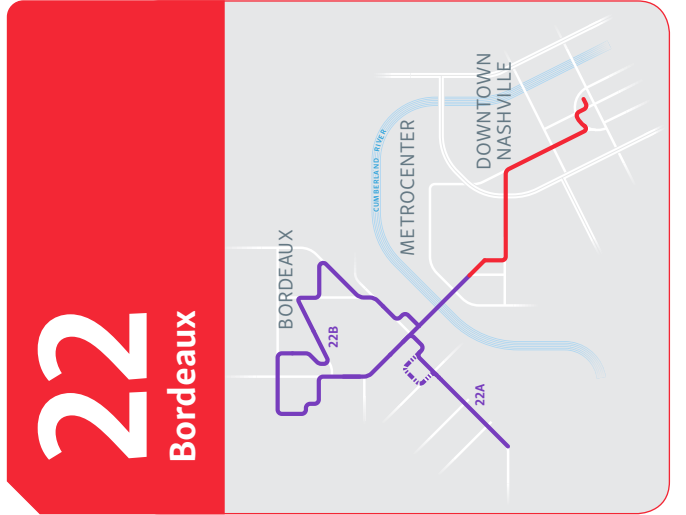

Sundays/Holidays to Downtown

	Camilla Caldwell	Cliff Drive	Haynes Park & King's Lane	Clarksville Highway & Abernathy	Clarksville Highway & 23rd	Central
	8	4	5	6	2	1
22A	5:47	-	-	-	5:56	6:12
22A	6:17	-	-	-	6:26	6:42
22A	6:47	-	-	-	6:56	7:12
22A	7:17	-	-	-	7:26	7:42
22B	-	7:31	7:40	7:47	7:55	8:11
22A	8:16	-	-	-	8:25	8:41
22B	-	8:31	8:40	8:47	8:55	9:11
22A	9:16	-	-	-	9:25	9:41
22B	-	9:31	9:40	9:47	9:55	10:11
22A	10:16	-	-	-	10:25	10:41
22B	-	10:31	10:40	10:47	10:55	11:11
22A	11:16	-	-	-	11:25	11:41
22B	-	11:31	11:40	11:47	11:55	12:11
22A	12:17	-	-	-	12:26	12:42
22B	-	12:31	12:40	12:48	12:56	1:12
22A	1:17	-	-	-	1:26	1:42
22B	-	1:31	1:40	1:48	1:56	2:12
22A	2:17	-	-	-	2:26	2:42
22B	-	2:32	2:41	2:48	2:56	3:12
22A	3:17	-	-	-	3:26	3:42
22B	-	3:32	3:41	3:48	3:56	4:12
22A	4:17	-	-	-	4:26	4:42
22B	-	4:32	4:41	4:48	4:56	5:12
22A	5:17	-	-	-	5:26	5:42
22B	-	5:32	5:41	5:48	5:56	6:12
22A	6:17	-	-	-	6:26	6:42
22B	-	6:32	6:41	6:48	6:56	7:12
22A	7:17	-	-	-	7:26	7:42
22B	-	7:31	7:40	7:48	7:56	8:12
22A	8:17	-	-	-	8:26	8:42
22B	-	8:31	8:40	8:48	8:56	9:12
22A	9:16	-	-	-	9:25	9:38
22A	9:46	-	-	-	9:55	10:08
22B	-	10:01	10:10	10:17	10:25	10:38
22A	10:46	-	-	-	10:55	11:08

Bold times denote p.m. hours.

For More Information

Customer Care

615-862-5950
6:30 a.m. to 8:00 p.m. – Monday-Friday
8:00 a.m. to 5:00 p.m. – Saturday
10:30 a.m. to 2:30 p.m. – Sunday

Central

400 Dr. Martin L. King Jr. Blvd.
4:45 a.m. to 12:15 a.m. – Monday-Saturday
5:45 a.m. to 11:15 p.m. – Sundays and holidays

Administrative Offices

615-862-5969
430 Myatt Drive
8:00 a.m. to 4:30 p.m. – Monday-Friday
Closed weekends and holidays

Stay Connected

WeGoTransit WeGoTransit.com
@WeGoTransit WeGoTransit.com/ride/alerts
@WeGoTransit customer.comments@nashville.gov

April 3, 2022

Local Fares & Passes

Reloadable QuickTicket	$3.00
2-Hour Pass	$2.00
2-Hour Discounted Pass *	$1.00
All-Day Pass	$4.00
7-Day Pass	$20.00
31-Day Pass	$65.00

Children age 4 and younger ride free.
* Youth, seniors, persons with disabilities, and Medicare cardholders may be eligible for discounted fares and passes. Apply at WeGo Central

All bus and train fares are sold through QuickTicket, WeGo's seamless fare payment system. Through QuickTicket, you can pay for your fare using a reloadable card, a smartphone app, or non-reloadable ticket on all WeGo routes, services, and vehicles.

For more information on QuickTicket, visit QuickTicketTN.com.

ADA

WeGo Public Transit makes reasonable accommodations in order for individuals with disabilities to fully use transit services. All requests should be made in advance by filling out and submitting a Reasonable Accommodation Request form. For more information on Reasonable Accommodations, visit WeGoTransit.com.

Title VI

Title VI of the Civil Rights Act of 1964 states that "No Person in the United States shall, on the ground of race, color, or national origin, be excluded from participation in, be denied the benefits of, or be subjected to discrimination under any program or activity receiving Federal financial assistance." For more information on Title VI, visit WeGoTransit.com.

Sundays/Holidays from Downtown