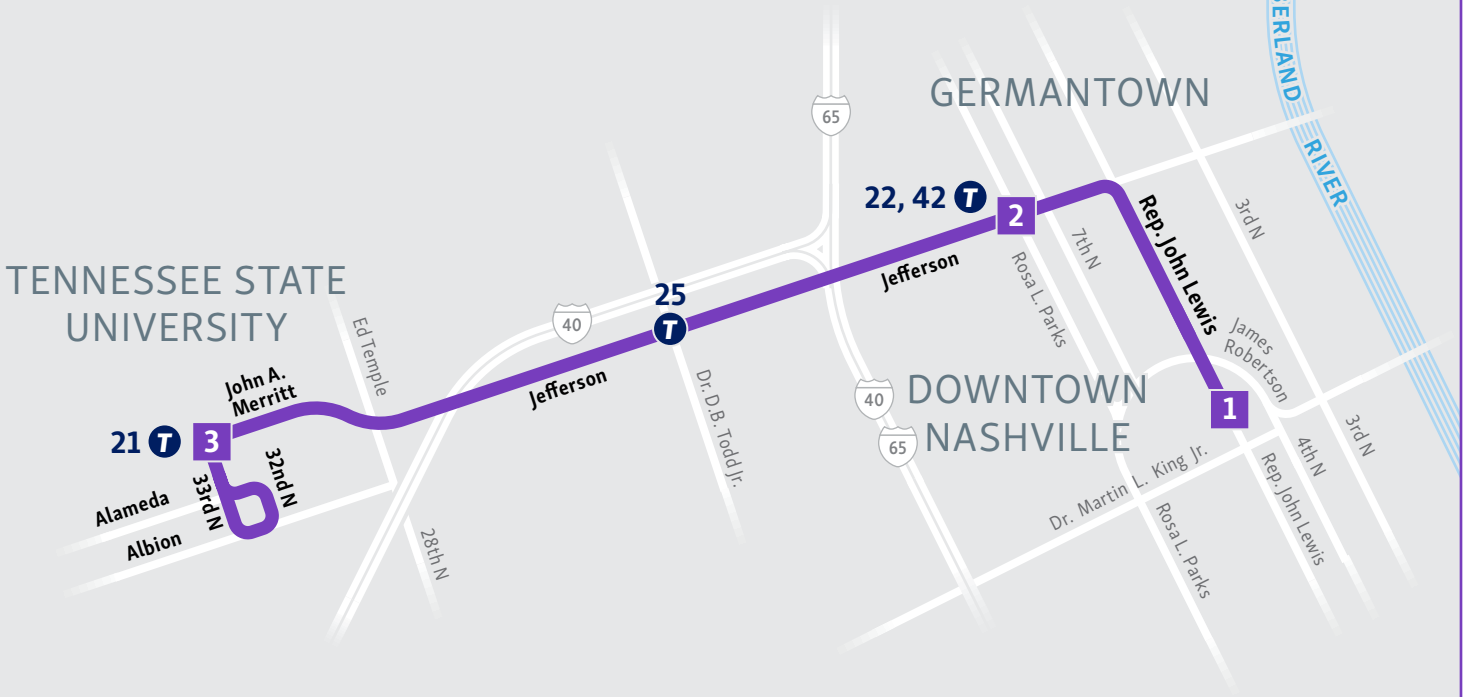

29 Jefferson

Map Key

- 1 Timepoint
- T Transfer point
- 21 Transfer route

Weekdays to Downtown

John Merritt & 33rd	Rosa Parks & Jefferson	Central
3	2	1
5:51	5:59	6:07
6:21	6:29	6:37
6:51	6:59	7:07
7:21	7:30	7:38
7:50	7:59	8:07
8:20	8:29	8:37
8:50	8:59	9:07
9:20	9:29	9:37
9:50	9:59	10:07
10:20	10:29	10:37
10:49	10:59	11:07
11:19	11:29	11:37
11:49	11:59	12:07
12:19	12:29	12:37
12:49	12:59	1:07
1:19	1:29	1:37
1:49	1:59	2:07
2:19	2:29	2:37
2:49	3:01	3:09
3:19	3:31	3:39
3:49	4:01	4:09
4:19	4:31	4:39
4:49	5:01	5:09
5:19	5:29	5:37
5:49	5:59	6:07
6:21	6:29	6:37
6:51	6:59	7:07
7:21	7:29	7:37
7:51	7:59	8:07
8:21	8:29	8:37
8:51	8:59	9:07
9:21	9:29	9:37
9:51	9:59	10:07
10:51	10:59	11:07

Weekdays from Downtown

Central Bay 8	Rosa Parks & Jefferson	John Merritt & 33rd
1	2	3
6:15	6:20	6:30
6:50	6:55	7:05
7:20	7:25	7:35
7:50	7:55	8:07
8:20	8:25	8:37
8:50	8:55	9:09
9:20	9:25	9:39
9:50	9:55	10:09
10:20	10:25	10:39
10:50	10:55	11:09
11:20	11:25	11:39
11:50	11:55	12:09
12:20	12:26	12:40
12:50	12:56	1:10
1:20	1:26	1:40
1:50	1:56	2:10
2:20	2:26	2:40
2:50	2:56	3:10
3:20	3:26	3:40
3:50	3:56	4:10
4:20	4:26	4:40
4:50	4:56	5:10
5:20	5:26	5:40
5:50	5:56	6:10
6:20	6:25	6:39
6:50	6:55	7:09
7:20	7:25	7:39
7:50	7:55	8:07
8:20	8:25	8:37
8:45	8:50	9:02
9:15	9:20	9:32
9:45	9:50	10:02
10:15	10:20	10:32
11:15	11:20	11:32