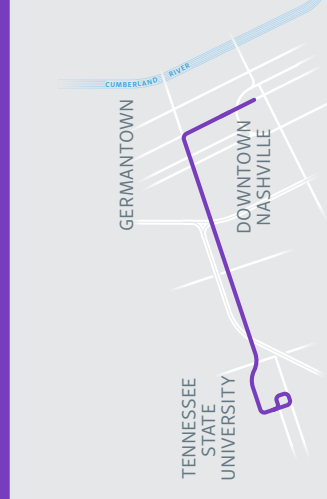

Weekends & Holidays to Downtown

John Merritt & 33rd	Rosa Parks & Jefferson	Central
3	2	1
4:51	4:59	5:07
5:51	5:59	6:07
6:21	6:29	6:37
6:51	6:59	7:07
7:21	7:29	7:37
7:50	7:59	8:07
8:20	8:29	8:37
8:50	8:59	9:07
9:20	9:29	9:37
9:50	9:59	10:07
10:20	10:29	10:37
10:49	10:59	11:07
11:19	11:29	11:37
11:49	11:59	12:07
12:19	12:29	12:37
12:49	12:59	1:07
1:19	1:29	1:37
1:49	1:59	2:07
2:19	2:29	2:37
2:49	2:59	3:07
3:19	3:29	3:37
3:49	3:59	4:07
4:19	4:29	4:37
4:49	4:59	5:07
5:19	5:29	5:37
5:49	5:59	6:07
6:21	6:29	6:37
6:51	6:59	7:07
7:21	7:29	7:37
7:51	7:59	8:07
8:21	8:29	8:37
8:51	8:59	9:07
9:21	9:29	9:37
9:51	9:59	10:07
10:51	10:59	11:07

This bus operates on Saturdays and the MLK Jr. Holiday only.

Bold times denote p.m. hours.

Weekends & Holidays from Downtown

Central Bay 8	Rosa Parks & Jefferson	John Merritt & 33rd
1	2	3
5:15	5:20	5:30
6:15	6:20	6:30
6:50	6:55	7:05
7:20	7:25	7:35
7:50	7:55	8:07
8:20	8:25	8:37
8:50	8:55	9:09
9:20	9:25	9:39
9:50	9:55	10:09
10:20	10:25	10:39
10:50	10:55	11:09
11:20	11:25	11:39
11:50	11:55	12:09
12:20	12:25	12:39
12:50	12:55	1:09
1:20	1:25	1:39
1:50	1:55	2:09
2:20	2:25	2:39
2:50	2:55	3:09
3:20	3:25	3:39
3:50	3:55	4:09
4:20	4:25	4:39
4:50	4:55	5:09
5:20	5:25	5:39
5:50	5:55	6:09
6:20	6:25	6:39
6:50	6:55	7:09
7:20	7:25	7:39
7:50	7:55	8:07
8:20	8:25	8:37
8:45	8:50	9:02
9:15	9:20	9:32
9:45	9:50	10:02
10:15	10:20	10:32
11:15	11:20	11:32

This bus operates on Saturdays and the MLK Jr. Holiday only.

29 Jefferson

Hello. Hola. Ciao. Hallo. Ohayo. Bonjour. Namaste.

We strive to connect people to their lives and community, one ride at a time. A community belongs to everyone. So do we.

We take service to heart. Whether you're traveling every day or just here and there, we're here to help by creating positive impressions as we get you where you need to go. We even hope to inspire some joy along the way. We aim to offer support and services that make sense and make your life a little easier.

We're always looking for ways to improve our service by making it more reliable, secure, and connected. Because connecting you to life and community isn't just what we do, it's what makes us who we are.

Weekends & Holidays from Downtown

Central Bay 8	Rosa Parks & Jefferson	John Merritt & 33rd
1	2	3
5:15	5:20	5:30
6:15	6:20	6:30
6:50	6:55	7:05
7:20	7:25	7:35
7:50	7:55	8:07
8:20	8:25	8:37
8:50	8:55	9:09
9:20	9:25	9:39
9:50	9:55	10:09
10:20	10:25	10:39
10:50	10:55	11:09
11:20	11:25	11:39
11:50	11:55	12:09
12:20	12:25	12:39
12:50	12:55	1:09
1:20	1:25	1:39
1:50	1:55	2:09
2:20	2:25	2:39
2:50	2:55	3:09
3:20	3:25	3:39
3:50	3:55	4:09
4:20	4:25	4:39
4:50	4:55	5:09
5:20	5:25	5:39
5:50	5:55	6:09
6:20	6:25	6:39
6:50	6:55	7:09
7:20	7:25	7:39
7:50	7:55	8:07
8:20	8:25	8:37
8:45	8:50	9:02
9:15	9:20	9:32
9:45	9:50	10:02
10:15	10:20	10:32
11:15	11:20	11:32

This bus operates on Saturdays and the MLK Jr. Holiday only.

For More Information

Customer Care

615-862-5950
6:30 a.m. to 8:00 p.m. – Monday-Friday
8:00 a.m. to 5:00 p.m. – Saturday
10:30 a.m. to 2:30 p.m. – Sunday

Central

400 Dr. Martin L. King Jr. Blvd.
4:45 a.m. to 12:15 a.m. – Monday-Saturday
5:45 a.m. to 11:15 p.m. – Sundays and holidays

Administrative Offices

615-862-5969
430 Myatt Drive
8:00 a.m. to 4:30 p.m. – Monday-Friday
Closed weekends and holidays

Stay Connected

WeGoTransit WeGoTransit.com
 @WeGoTransit WeGoTransit.com/alerts
 @WeGoTransit customer.comments@nashville.gov

Fares & Passes

All fares include one free transfer within two hours of boarding.

1-Ride $2.00
1-Ride Discounted* $1.00
All-Day Pass $4.00
7-Day Pass.....$20.00
31-Day Pass.....$65.00

Children age 4 and younger ride free.

*Youth, seniors, persons with disabilities, and Medicare cardholders are eligible for discounted fares and passes with proper I.D.

ADA

WeGo Public Transit makes reasonable accommodations in order for individuals with disabilities to fully use transit services. All requests should be made in advance by filling out and submitting a Reasonable Accommodation Request form. For more information on Reasonable Accommodations, visit WeGoTransit.com.

Title VI