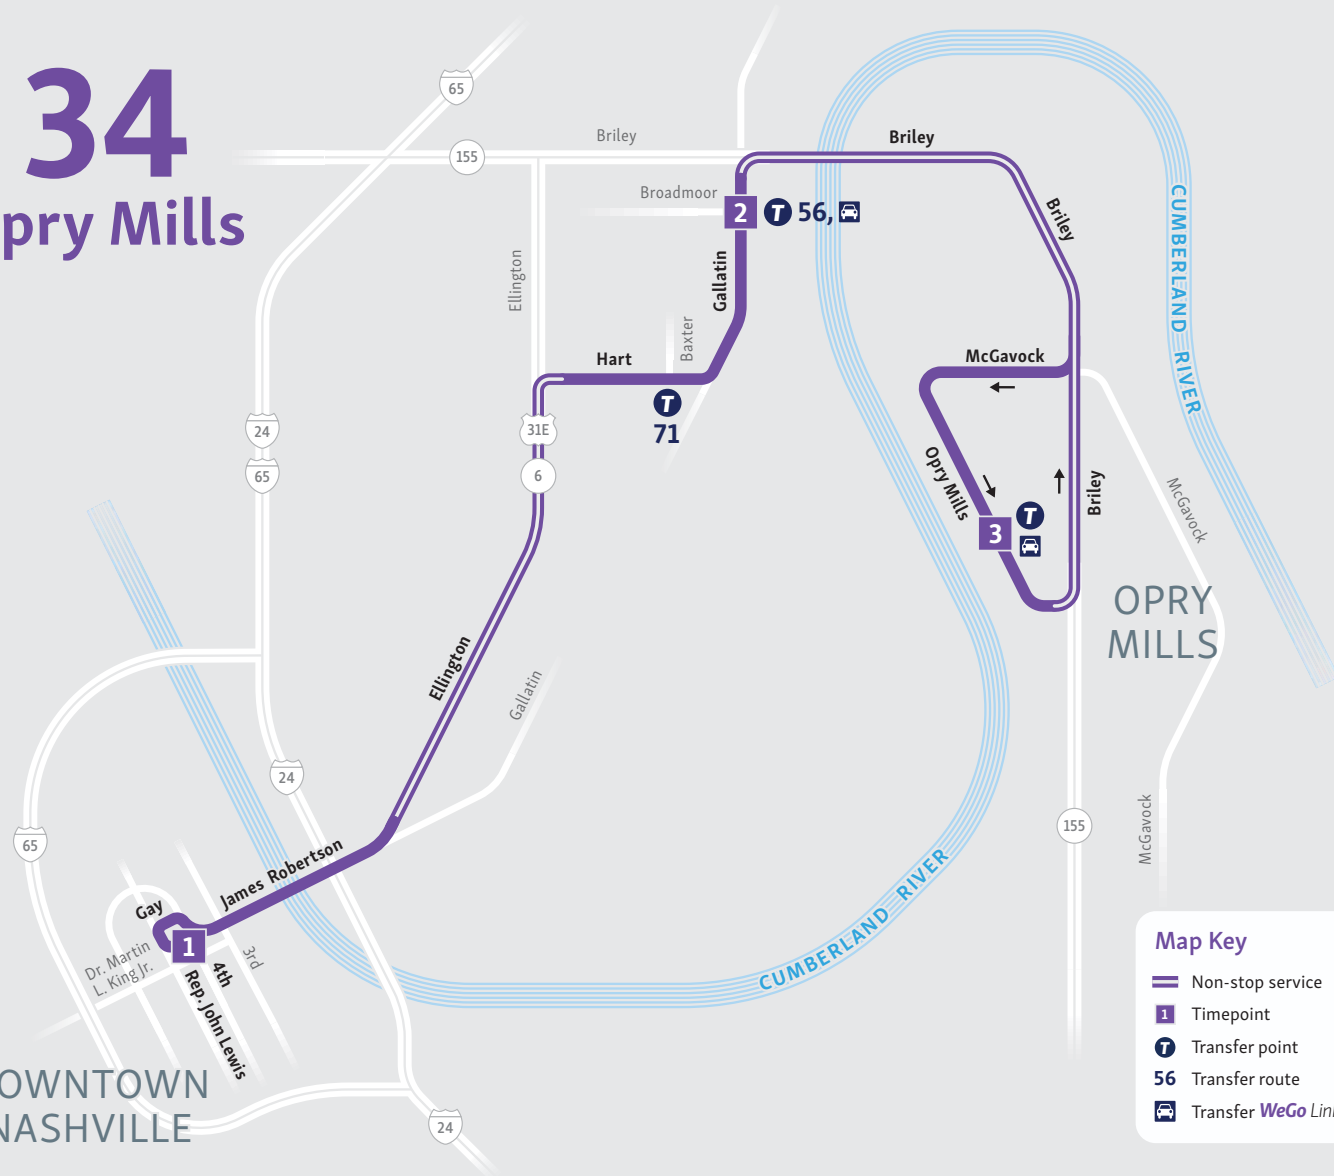

Closed holidays (except MLK Jr. Day and Independence Day)

Dr. Ernest Rip Patton, Jr. North Nashville Transit Center

2521 Clarksville Pike

4:30 a.m. to 1 a.m. – Daily

Stay Connected

 WeGoTransit @WeGoTransit

 @WeGoTransit WeGoTransit.com

 @WeGoTransit

 WeGoTransit.com

34 Opry Mills

34 Opry Mills

Weekdays to Downtown

Opry Mills Entry 4	Gallatin & Broadmoor	Duff/Central
3	2	1
7:04	7:12	7:28
7:39	7:47	8:03
8:09	8:17	8:33
8:39	8:47	9:02
9:09	9:17	9:32
9:39	9:47	10:02
10:09	10:17	10:32
10:39	10:47	11:02
11:09	11:17	11:31
11:39	11:47	12:01
12:09	12:17	12:31
12:39	12:47	1:01
1:09	1:17	1:31
1:39	1:48	2:02
2:09	2:18	2:32
2:39	2:48	3:03
3:09	3:18	3:33
3:39	3:48	4:03
4:09	4:18	4:33
4:39	4:48	5:02
5:09	5:18	5:32
5:39	5:48	6:01
6:09	6:17	6:30
6:42	6:50	7:03
7:16	7:24	7:37
7:56	8:04	8:17
8:36	8:44	8:57
9:16	9:24	9:37
9:56	10:04	10:17
10:36	10:44	10:57
11:16	11:24	11:37
11:46	11:54	12:07

Weekdays from Downtown

Duff/Central Bay 4	Gallatin & Broadmoor	Opry Mills Entry 4
1	2	3
6:30	6:44	6:57
7:05	7:19	7:32
7:35	7:49	8:02
8:05	8:19	8:32
8:35	8:49	9:02
9:05	9:19	9:32
9:35	9:49	10:02
10:05	10:19	10:32
10:35	10:49	11:02
11:05	11:19	11:32
11:35	11:49	12:03
12:05	12:19	12:33
12:35	12:49	1:03
1:05	1:19	1:33
1:35	1:49	2:03
2:05	2:20	2:35
2:35	2:50	3:05
3:05	3:20	3:35
3:35	3:51	4:06
4:05	4:21	4:36
4:35	4:51	5:06
5:05	5:21	5:35
5:35	5:51	6:05
6:05	6:20	6:33
6:40	6:54	7:07
7:20	7:34	7:47
8:00	8:13	8:26
8:40	8:53	9:06
9:20	9:33	9:46
10:00	10:13	10:26
10:40	10:53	11:06
11:20	11:33	11:46