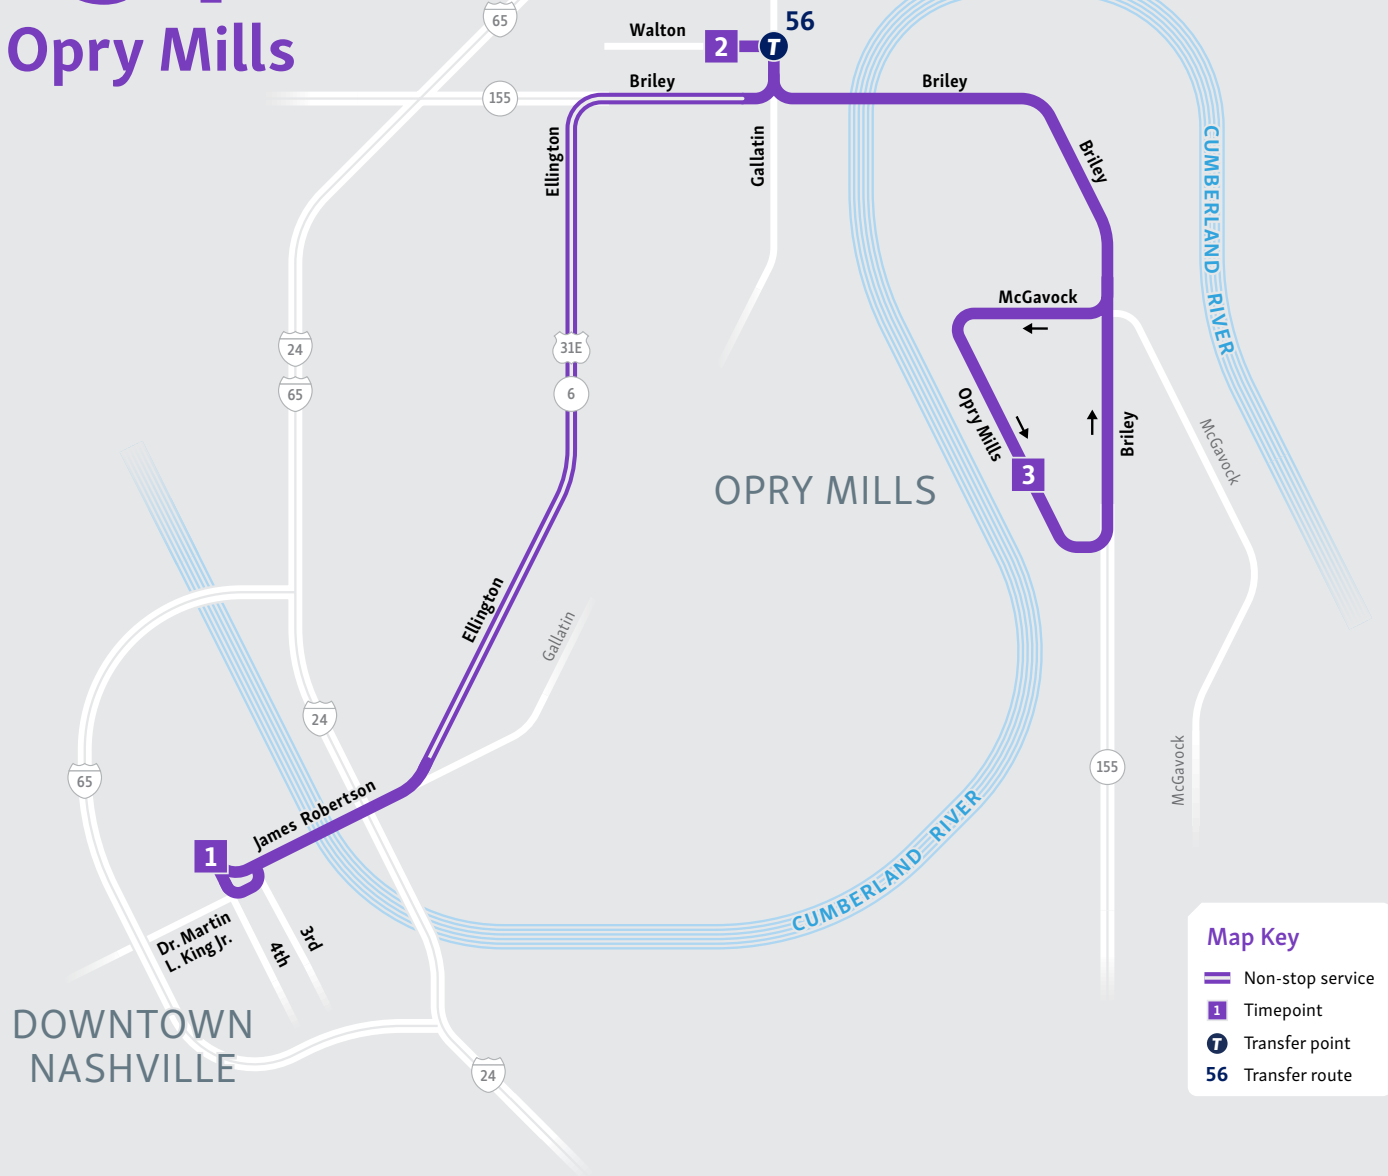

### Weekends & Holidays from Downtown

Central Bay 20	Walton Lane Park & Ride	Opry Mills Entry 4
1	2	3
5:30	5:43	5:56
6:30	6:44	6:57
7:30	7:44	7:57
8:30	8:44	8:57
9:30	9:44	9:57
10:30	10:44	10:57
11:30	11:44	11:58
<b>12:30</b>	<b>12:44</b>	<b>12:58</b>
<b>1:30</b>	<b>1:44</b>	<b>1:59</b>
<b>2:30</b>	<b>2:44</b>	<b>2:59</b>
3:00	3:14	3:29
4:00	4:15	4:30
5:00	5:15	5:30
6:00	6:14	6:28
7:00	7:13	7:26
8:00	8:13	8:26
9:00	9:13	9:26
<b>10:00</b>	<b>10:13</b>	<b>10:26</b>

## Opry Mills

**Map Key**

- Non-stop service
- Timepoint
- Transfer point
- Transfer route

### Weekdays to Downtown

Opry Mills Entry 4	Walton Lane Park & Ride	Central
3	2	1
7:00	7:08	7:22
8:00	8:08	8:22
9:00	9:08	9:22
10:00	10:08	10:22
10:59	11:08	11:22
<b>12:00</b>	<b>12:09</b>	<b>12:22</b>
1:00	1:09	1:22
2:00	2:09	2:22
3:00	3:09	3:22
3:30	3:39	3:52
4:30	4:39	4:52
5:30	5:39	5:51
6:30	6:39	6:51
7:30	7:39	7:51
8:30	8:39	8:51
9:30	9:39	9:51
10:30	10:39	10:51

### Weekdays from Downtown

Central Bay 20	Walton Lane Park & Ride	Opry Mills Entry 4
1	2	3
6:30	6:44	6:57
7:30	7:44	7:57
8:30	8:44	8:57
9:30	9:44	9:57
10:30	10:44	10:57
11:30	11:44	11:57
<b>12:30</b>	<b>12:44</b>	<b>12:58</b>
1:30	1:44	1:58
2:30	2:44	2:59
3:00	3:14	3:29
4:00	4:15	4:30
5:00	5:15	5:30
6:00	6:14	6:28
7:00	7:13	7:26
8:00	8:13	8:26
9:00	9:13	9:26
10:00	10:13	10:26