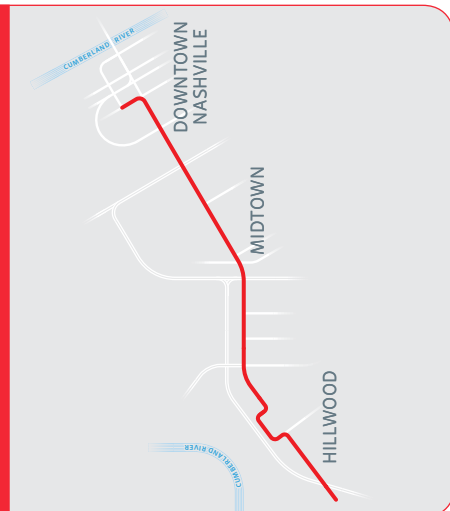

Local Fares & Passes

Reloadable QuickTicket	$3.00
2-Hour Pass	$2.00
2-Hour Discounted Pass*	$1.00
All-Day Pass	$4.00
7-Day Pass	$20.00
31-Day Pass	$65.00

Children age 4 and younger ride free.

* Youth, seniors, persons with disabilities, and Medicare cardholders may be eligible for discounted fares and passes. Apply at WeGo Central.

All bus and train fares are sold through QuickTicket, WeGo's seamless fare payment system. Through QuickTicket, you can pay for your fare using a reloadable card, a smartphone app, or non-reloadable ticket on all WeGo routes, services, and vehicles.

For more information on QuickTicket, visit QuickTicketTN.com.

For More Information

Customer Care

615-862-5950
6:30 a.m. to 8:00 p.m. – Monday-Friday
8:00 a.m. to 5:00 p.m. – Saturday
10:30 a.m. to 2:30 p.m. – Sunday

Central

400 Dr. Martin L. King Jr. Blvd.
4:45 a.m. to 12:15 a.m. – Monday-Saturday
5:45 a.m. to 11:15 p.m. – Sundays and holidays

Administrative Offices

615-862-5969
430 Myatt Drive
8:00 a.m. to 4:30 p.m. – Monday-Friday
Closed weekends and holidays

Stay Connected

- WeGoTransit WeGoTransit.com
- @WeGoTransit WeGoTransit.com/ride/alerts
- @WeGoTransit customer.comments@nashville.gov

50

Charlotte Pike

Hello. Hola. Ciao. Hallo. Ohayo. Bonjour. Namaste.

We strive to connect people to their lives and community, one ride at a time. A community belongs to everyone. So do we.

We take service to heart. Whether you're traveling every day or just here and there, we're here to help by creating positive impressions as we get you where you need to go. We even hope to inspire some joy along the way. We aim to offer support and services that make sense and make your life a little easier.

We're always looking for ways to improve our service by making it more reliable, secure, and connected. Because connecting you to life and community isn't just what we do, it's what makes us who we are.

Let's get digital.

For real-time bus info, trip planning, and interactive maps, visit the App Store or wherever you get your apps and start getting digital.