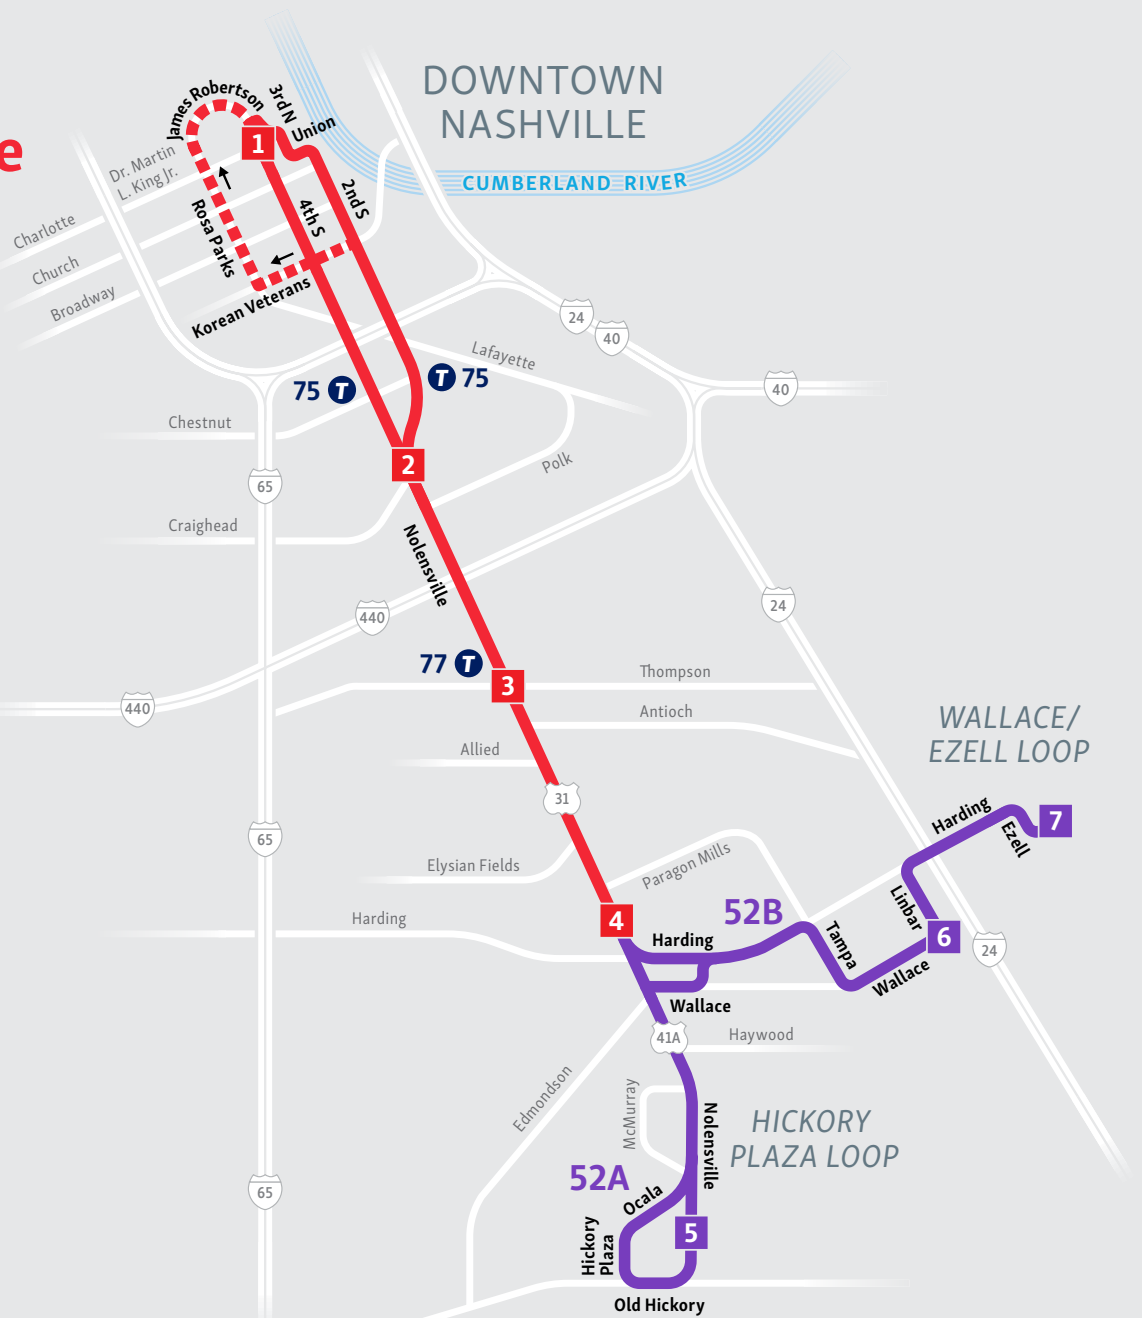

# 52 Nolensville Pike

**Map Key**

- █ Frequent service
- - - Long-term detour
- █ Local service
- 1 Timepoint
- T Transfer point
- 75 Transfer route