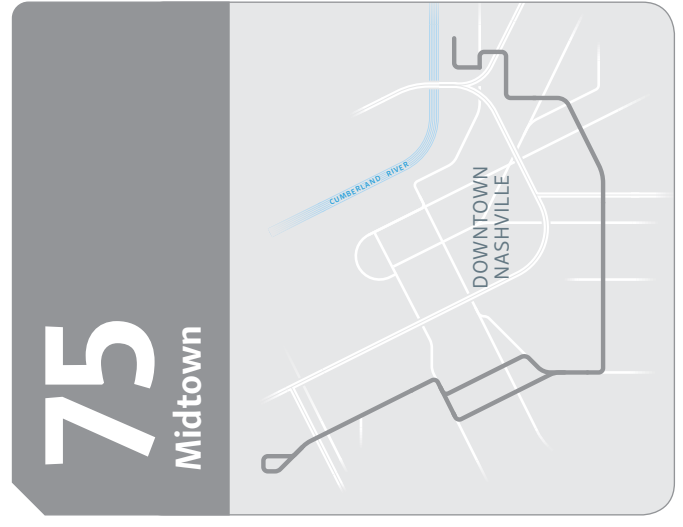

Saturdays/MLK Jr. Holiday

Southbound

25th & Clarksville	Metro General Hospital	Edgehill & 21st	Edgehill & 8th	Chestnut & 2nd	Nestor & Driftwood
1	2	3	4	5	6
6:03	6:08	6:16	6:20	6:23	6:34
6:45	6:50	6:58	7:02	7:05	7:16
7:30	7:35	7:43	7:47	7:50	8:01
8:15	8:20	8:28	8:32	8:35	8:46
9:00	9:05	9:13	9:18	9:21	9:32
9:45	9:50	9:58	10:03	10:06	10:17
1:30	1:35	1:43	1:48	1:51	2:02
2:15	2:20	2:28	2:33	2:36	2:47
3:00	3:05	3:13	3:18	3:21	3:32
3:45	3:50	3:58	4:03	4:06	4:17
4:30	4:35	4:44	4:49	4:52	5:03
5:15	5:20	5:29	5:34	5:37	5:48
6:00	6:05	6:14	6:19	6:22	6:33

Bold times denote p.m. hours.

Saturdays/MLK Jr. Holiday

Northbound

Nestor & Driftwood	Chestnut & 1st	Edgehill & 8th	Edgehill & 21st	Metro General Hospital	25th & Clarksville
6	5	4	3	2	1
6:05	6:11	6:15	6:20	6:28	6:40
6:45	6:51	6:55	7:00	7:08	7:20
7:30	7:36	7:41	7:46	7:54	8:06
8:15	8:21	8:25	8:30	8:38	8:50
9:00	9:06	9:10	9:15	9:23	9:35
9:45	9:51	9:55	10:00	10:08	10:20
1:30	1:36	1:40	1:45	1:53	2:05
2:15	2:21	2:25	2:30	2:38	2:50
3:00	3:06	3:10	3:15	3:23	3:35
3:45	3:51	3:55	4:00	4:08	4:20
4:30	4:36	4:40	4:45	4:53	5:05
5:15	5:21	5:25	5:30	5:38	5:50
6:00	6:06	6:10	6:15	6:23	6:35

No service Sundays or holidays.

April 3, 2022

Hello. Hola. Ciao. Hallo. Ohayo. Bonjour. Namaste.

We strive to connect people to their lives and community, one ride at a time. A community belongs to everyone. So do we.

We take service to heart. Whether you're traveling every day or just here and there, we're here to help by creating positive impressions as we get you where you need to go. We even hope to inspire some joy along the way. We aim to offer support and services that make sense and make your life a little easier.

We're always looking for ways to improve our service by making it more reliable, secure, and connected. Because connecting you to life and community isn't just what we do, it's what makes us who we are.

Let's get digital.

For real-time bus info, trip planning, and interactive maps, visit the App Store or wherever you get your apps and start getting digital.