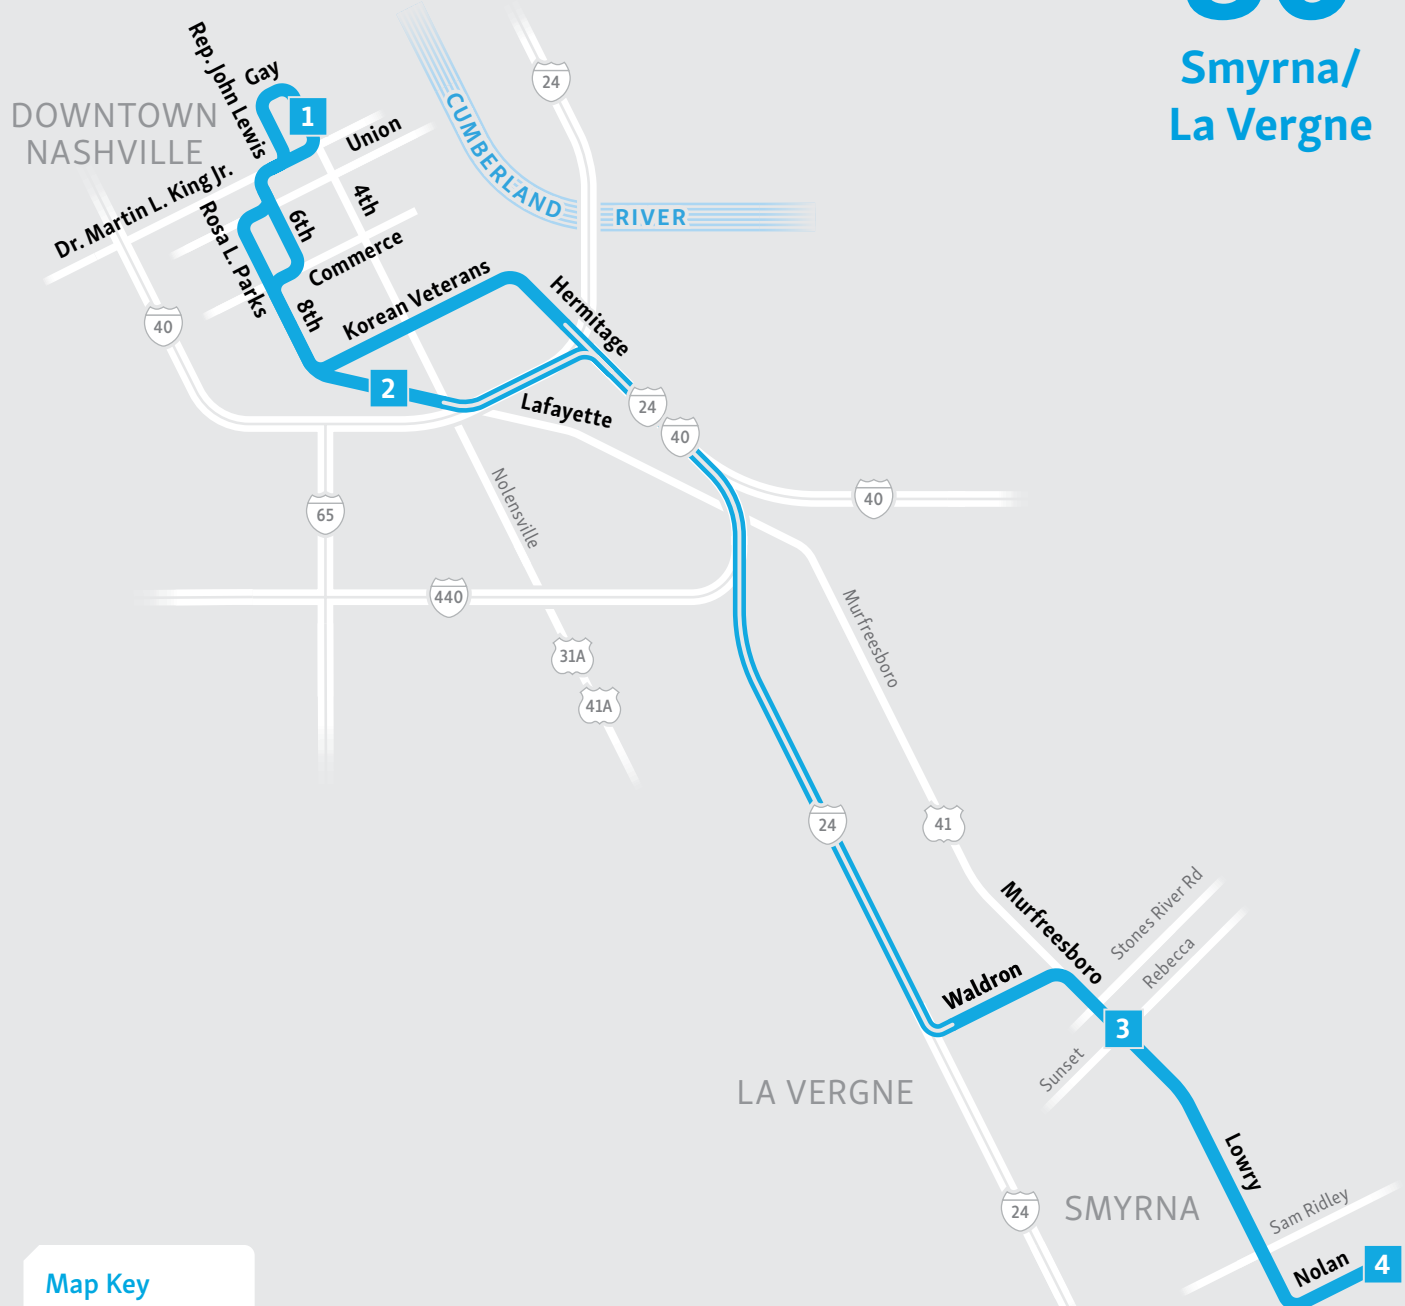

# 86

Smyrna/  
La Vergne

**Map Key**

-  Non-stop service
-  Timepoint

## Weekdays to Nashville

Stars and Strikes	Rebecca Way	Central
<b>4</b>	<b>3</b>	<b>1</b>
5:45	5:50	6:45
6:15	6:20	7:15
6:45	6:50	7:45

**Bold times denote p.m. hours.**

## Weekdays from Nashville

Central Bay 23	Greyhound Bus Station	Sunset Street	Stars and Strikes
<b>1</b>	<b>2</b>	<b>3</b>	<b>4</b>
3:20	3:33	4:21	4:27
3:50	4:03	4:55	5:01
4:20	4:34	5:27	5:33
4:50	5:04	5:57	6:03

## Smyrna/La Vergne