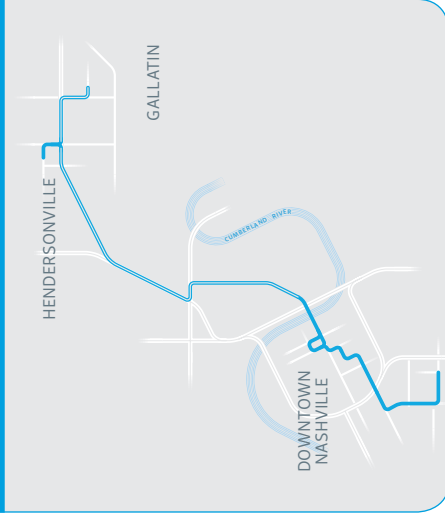

Weekdays

to Nashville

Greensboro North Park & Ride	Hendersonville Kohl's	Central Bay 4	21st & West End	Edgehill & 21st	21st & Children's Way	Wedgewood & 16th
7	6	5	4	3	2	1
5:37	5:51	6:20	6:34	6:37	6:40	6:42
6:07	6:21	6:50	7:04	7:07	7:10	7:12
6:34	6:48	7:20	7:34	7:37	7:40	7:42
7:04	7:18	7:50	8:04	8:07	8:10	8:12

Bold times denote p.m. hours.

Weekdays

from Nashville

Wedgewood & 16th	Wedgewood & 21st	20th & West End	Central Bay 4	Hendersonville Kohl's	Greensboro North Park & Ride
1	2	4	5	6	7
3:13	3:15	3:20	3:40	4:13	4:27
3:33	3:35	3:40	4:00	4:33	4:47
3:53	3:55	4:00	4:20	4:53	5:07
4:33	4:35	4:40	5:00	5:33	5:47

Stay Connected

-  WeGoTransit
-  @WeGoTransit
-  @WeGoTransit
-  WeGoTransit.com
-  WeGoTransit.com/ride/alerts
-  customer.comments@nashville.gov

87

Gallatin/Hendersonville

July 5, 2022

87

Gallatin/ Hendersonville

7

HENDERSONVILLE

GALLATIN

Briley

Ellington

CUMBERLAND RIVER

DOWNTOWN
NASHVILLE

Rep. John Lewis