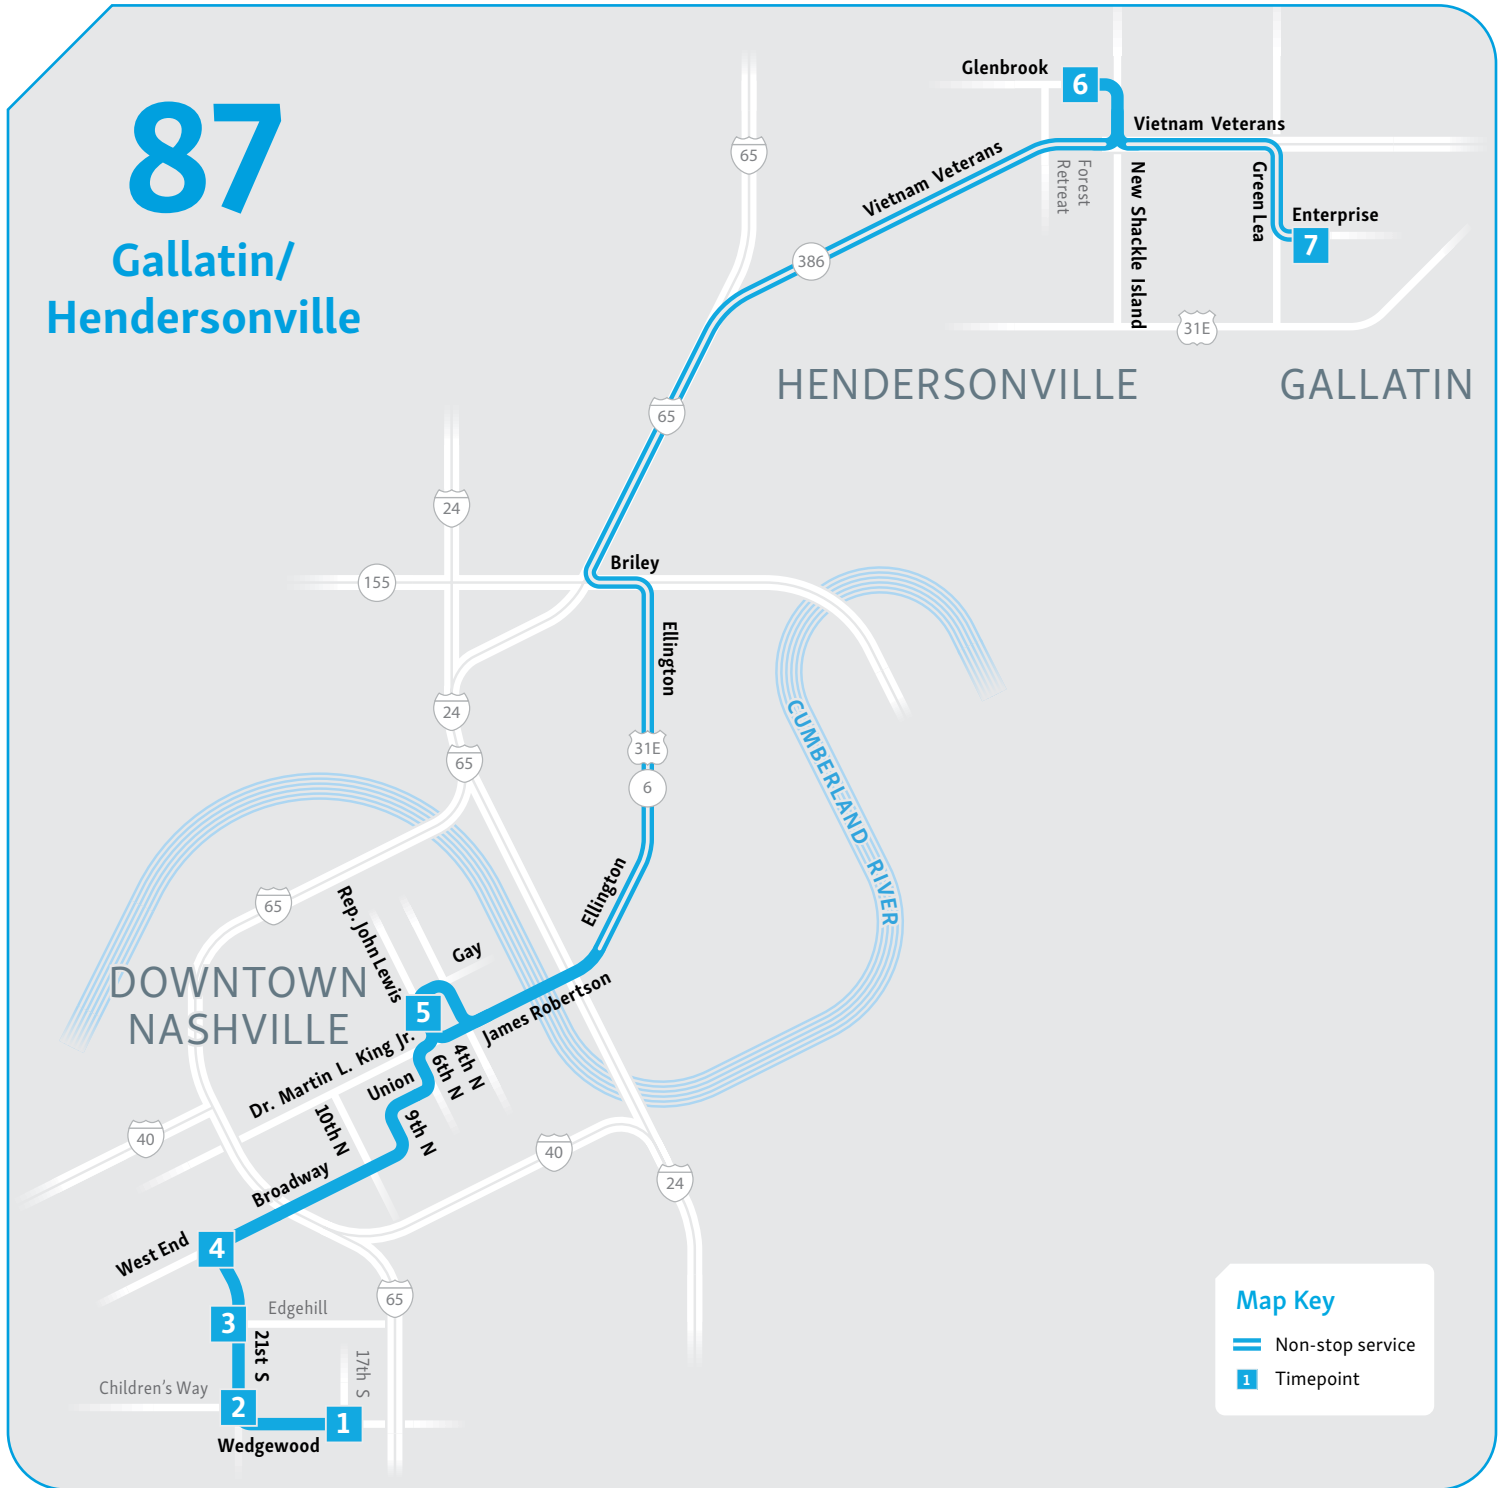

Weekdays

to Nashville

Greensboro North Park & Ride	Hendersonville Kohl's	Central Bay 4	21st & West End	Edgehill & 21st	21st & Children's Way	Wedgewood & 16th
7	6	5	4	3	2	1
5:37	5:51	6:20	6:34	6:37	6:40	6:42
6:07	6:21	6:50	7:04	7:07	7:10	7:12
6:34	6:48	7:20	7:34	7:37	7:40	7:42
7:04	7:18	7:50	8:04	8:07	8:10	8:12

Bold times denote p.m. hours.

Weekdays

from Nashville

Wedgewood & 16th	Wedgewood & 21st	20th & West End	Central Bay 4	Hendersonville Kohl's	Greensboro North Park & Ride
1	2	4	5	6	7
3:13	3:15	3:20	3:40	4:13	4:27
3:33	3:35	3:40	4:00	4:33	4:47
3:53	3:55	4:00	4:20	4:53	5:07
4:33	4:35	4:40	5:00	5:33	5:47

Stay Connected

-  WeGoTransit
-  @WeGoTransit
-  @WeGoTransit
-  WeGoTransit.com
-  WeGoTransit.com/ride/alerts
-  customer.comments@nashville.gov

87

Gallatin/Hendersonville

July 5, 2022

87

Gallatin/ Hendersonville

7

HENDERSONVILLE

GALLATIN

Briley

Ellington

CUMBERLAND RIVER

DOWNTOWN
NASHVILLE

Rep. John Lewis