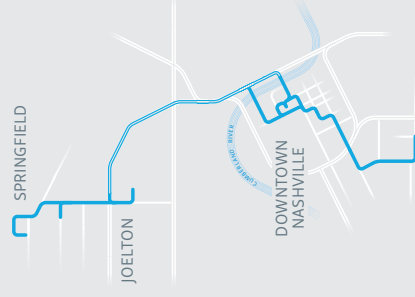

Weekdays

to Nashville

Downtown Springfield Park & Ride	Springfield Walmart	Joelton Park & Ride	Central Bay 23	21st & West End	21st & Children's Way	Wedgewood & 17th
1	2	3	4	5	6	7
5:38	5:50	6:09	6:31	6:43	6:49	6:51

Bold times denote p.m. hours.

Weekdays

from Nashville

Wedgewood & 16th	Wedgewood & 21st	20th & West End	Central Bay 23	Joelton Park & Ride	Springfield Walmart	Downtown Springfield Park & Ride
7	6	5	4	3	2	1
3:53	3:55	4:00	4:20	4:50	5:07	5:23

Stay Connected

WeGoTransit WeGoTransit.com
@WeGoTransit WeGoTransit.com/alerts
@WeGoTransit customer.comments@nashville.gov

89

Springfield/Joelton

April 3, 2022

89

Springfield/ Joelton