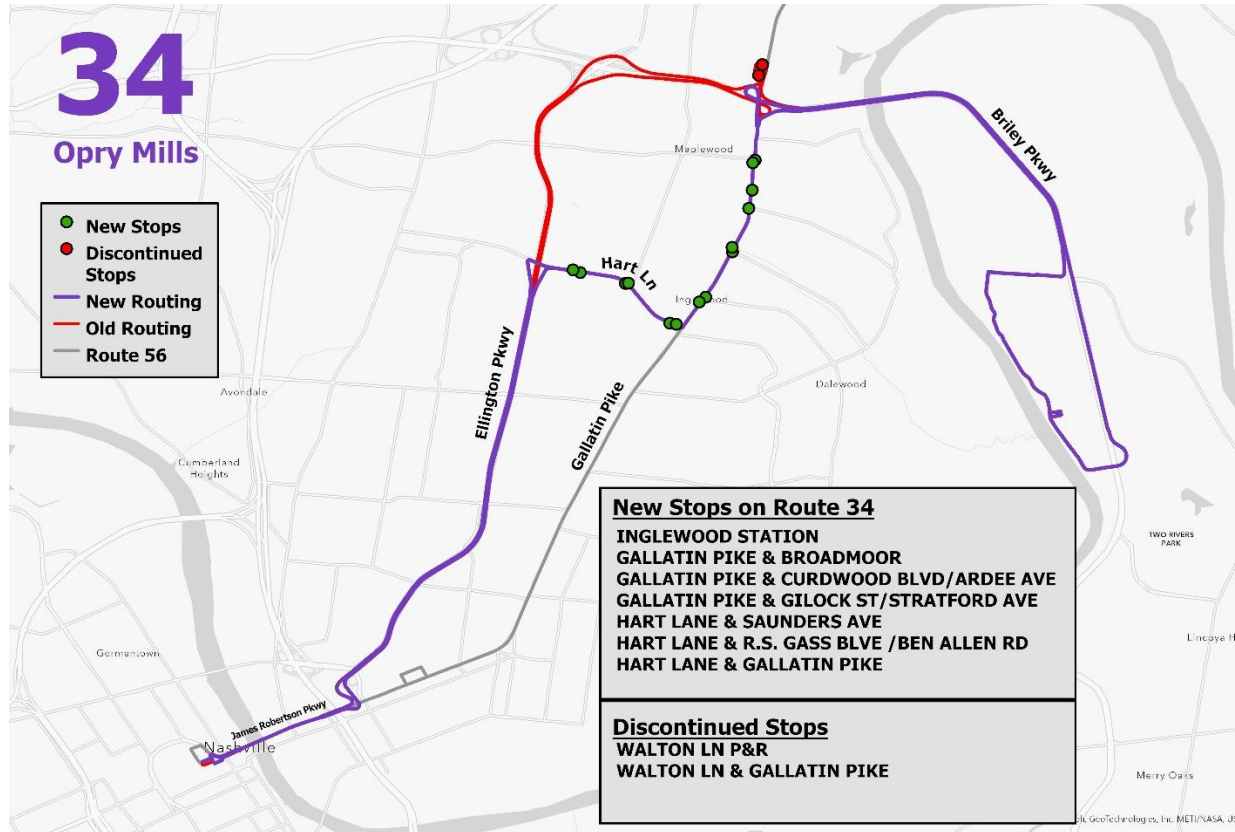

Route 34 Opry Mills Detour

Effective November 6, 2023

Effective Monday, November 6, 2023, and continuing until further notice, Route 34 Opry Mills will no longer stop at the Walton Lane Park & Ride.

- Buses traveling to and from Opry Mills and Gallatin Pike will travel via Hart Lane.
- Buses will now travel on Gallatin Pike between Briley Parkway and Hart Lane in both directions.
- Passengers can transfer to/from Route 56 Gallatin Pike at the stops between Hart Lane and Broadmoor.