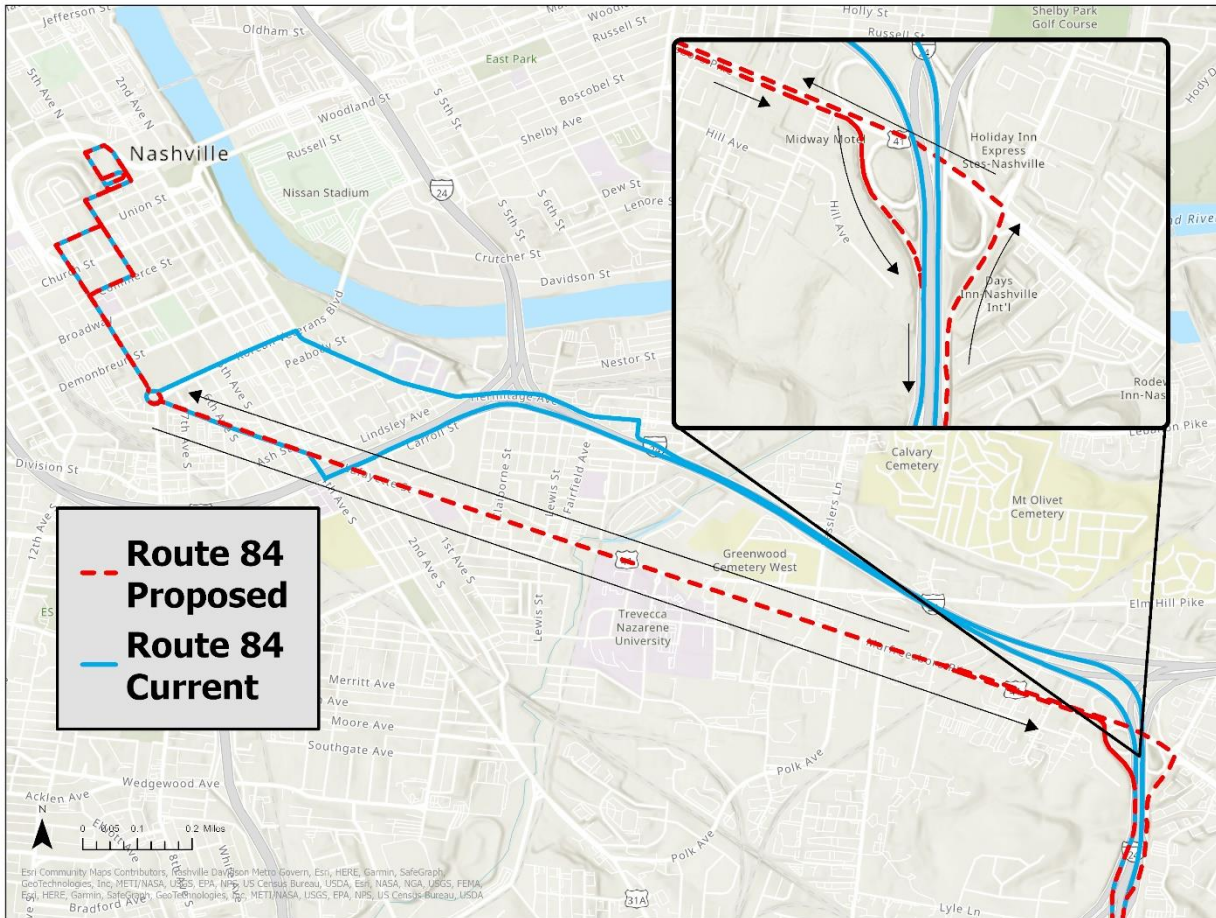

Route 84 Murfreesboro Modification

Effective October 2, 2023

WeGo Public Transit is modifying Route 84 Murfreesboro to improve connections to and from Route 55 Murfreesboro Pike for Fall 2023.

- Buses will travel via Murfreesboro Pike and Lafayette Street between the Greyhound Bus Station and Spence Lane in both directions instead of express via I-24.
- Buses traveling from downtown continue on Lafayette, continue Murfreesboro Pike, and right on the ramp onto I-24 East to the regular express route.
- Buses traveling to downtown on I-24 West will exit on Murfreesboro Pike, turn left on Murfreesboro Pike to the roundabout, and continue to 8th Avenue and the regular route.
- Time adjustments