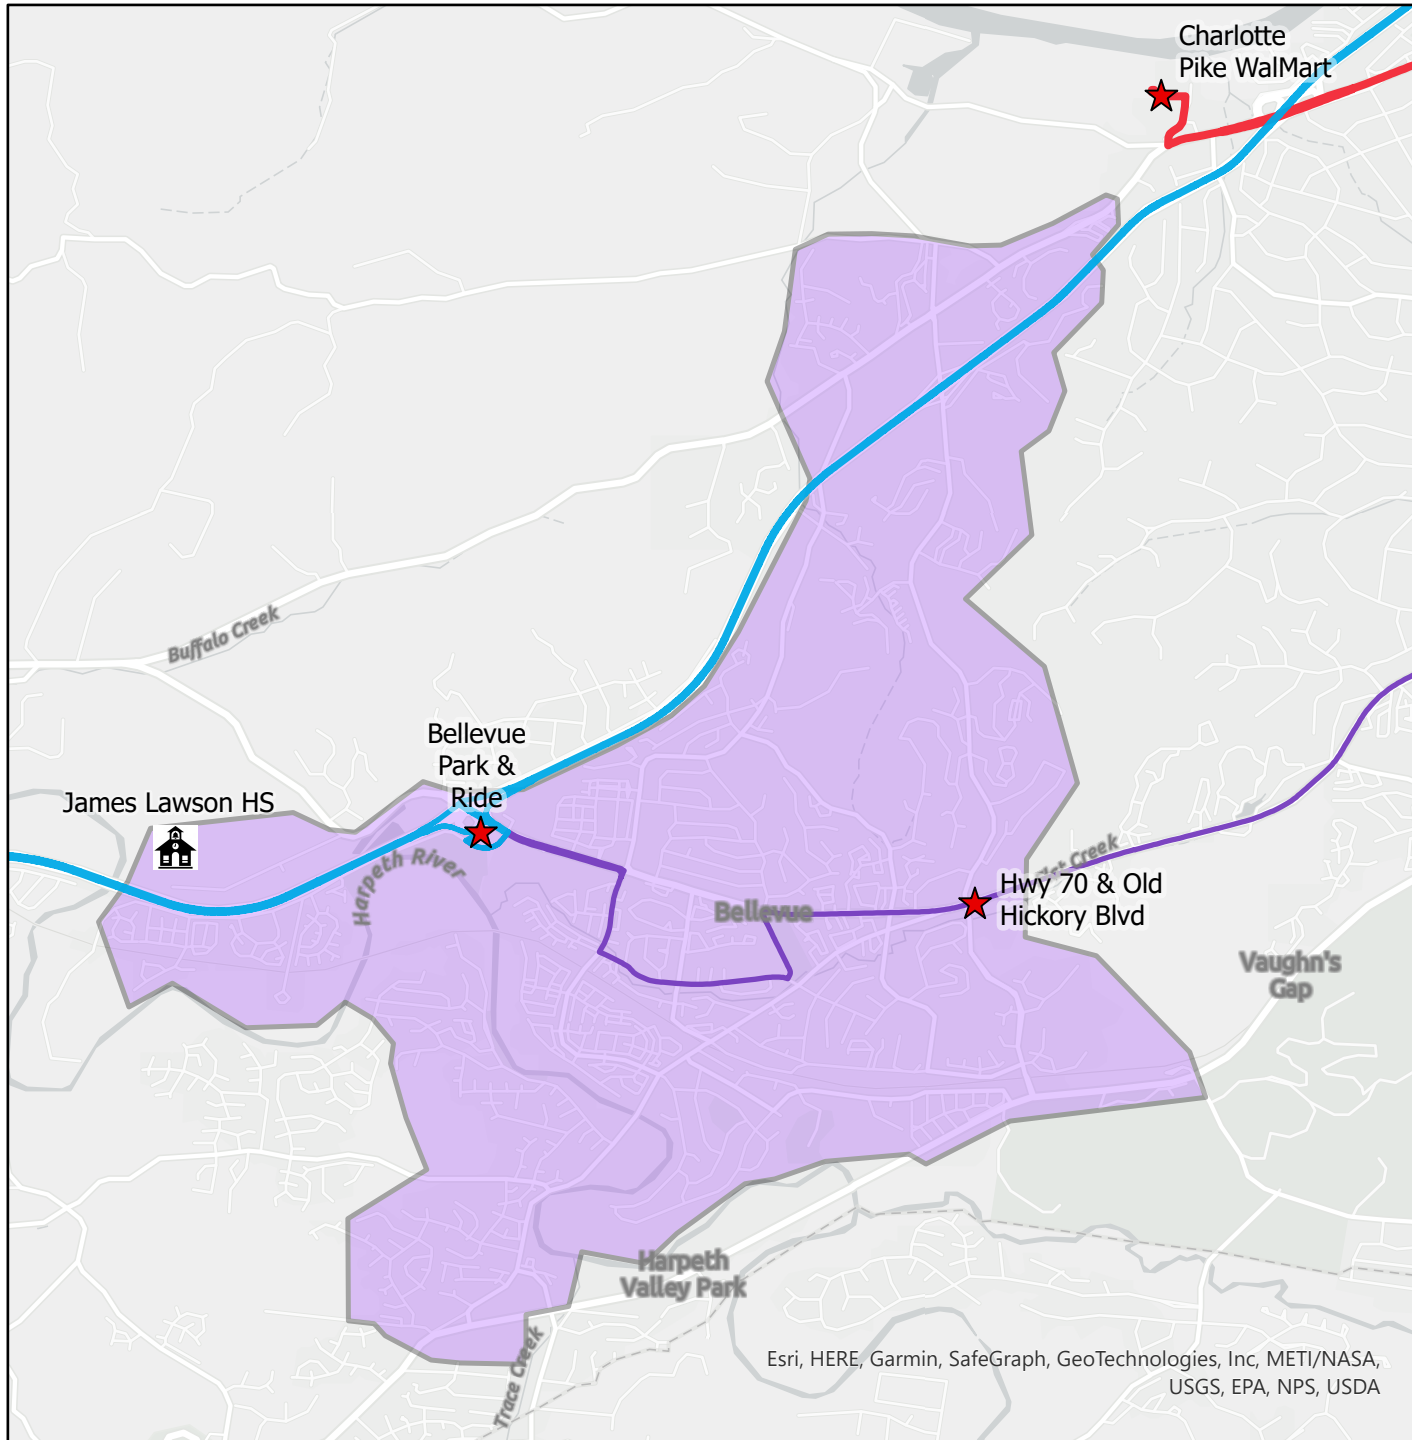

WeGo Link Expansion

Bellevue Zone

★ Transfer Locations

WeGo Routes

— 50 Charlotte Pike

— 88 Dickson

— 3B West End

WeGo
Public Transit

Esri, HERE, Garmin, SafeGraph, GeoTechnologies, Inc, METI/NASA, USGS, EPA, NPS, USDA