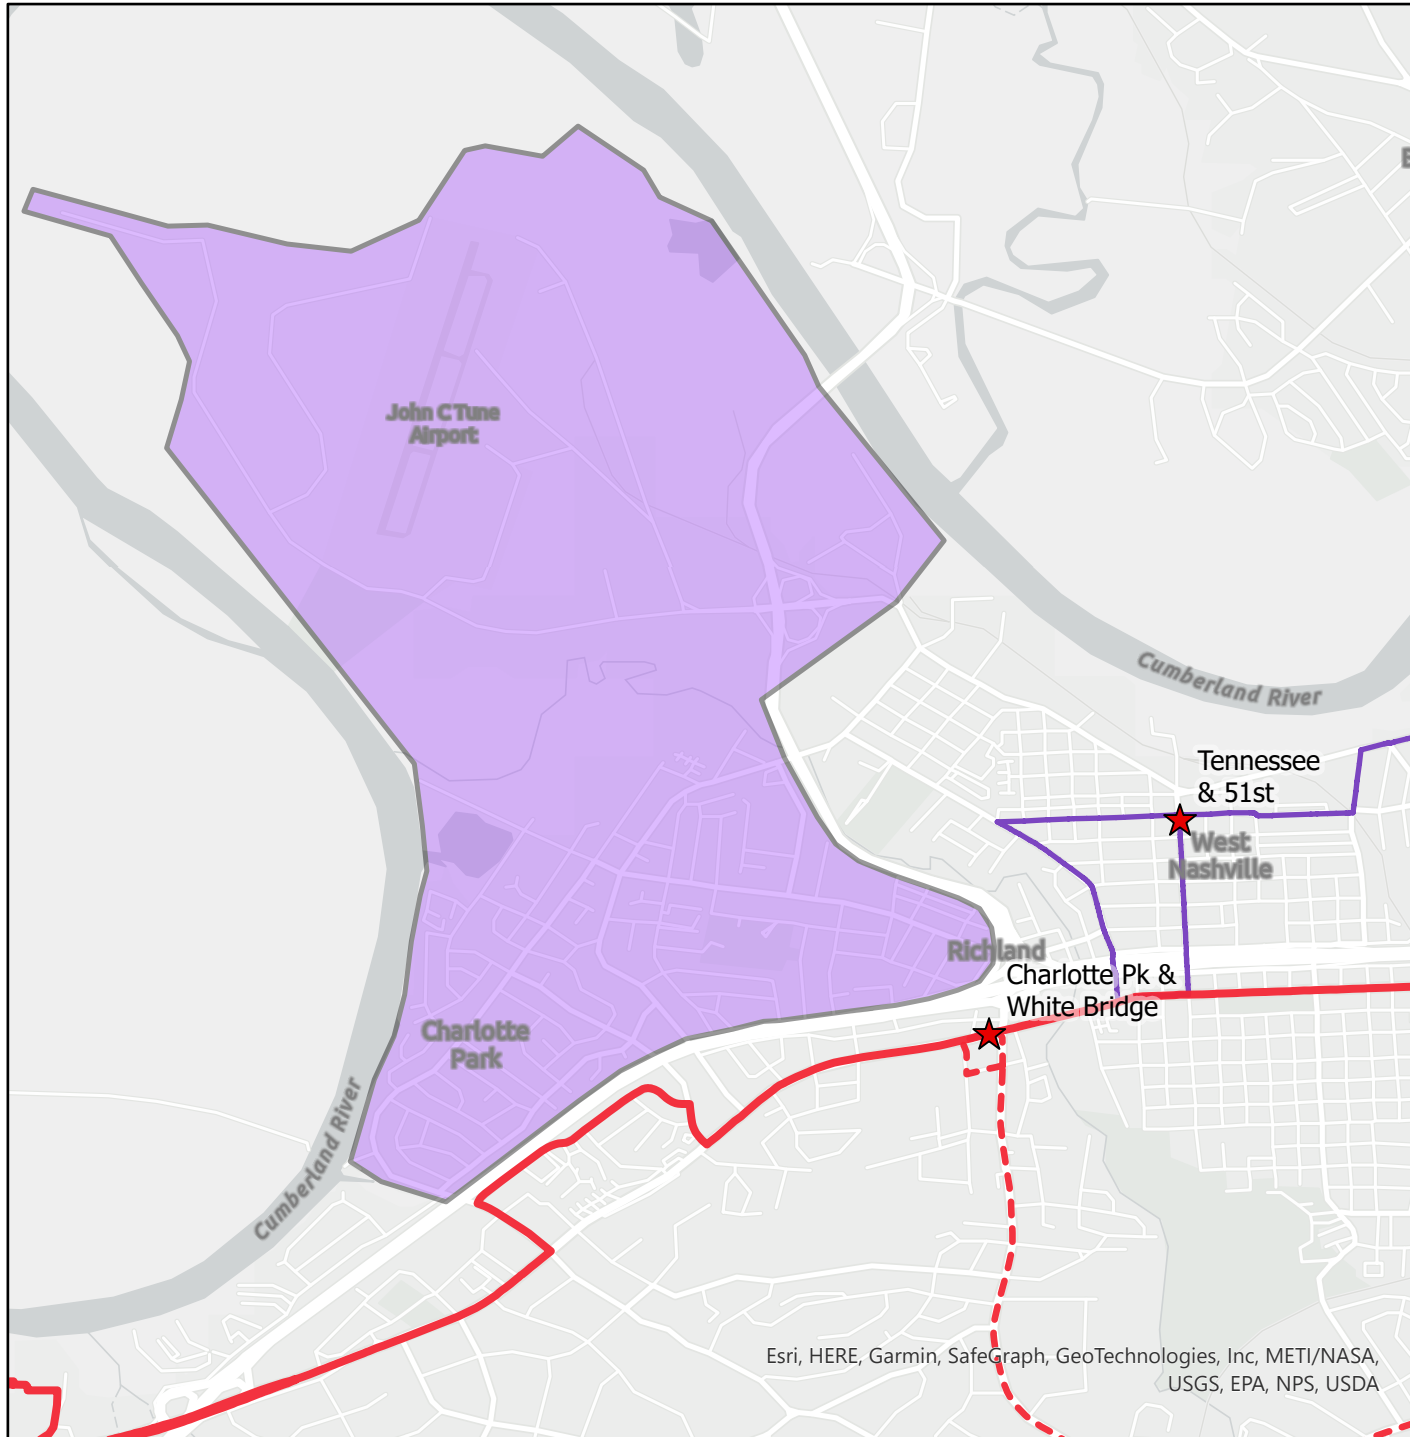

WeGo Link Expansion

Cockrill Bend Zone

★ Transfer Locations

WeGo Routes

— 50 Charlotte Pike

— 19 Herman

- - - 3 West End

WeGo
Public Transit

Esri, HERE, Garmin, SafeGraph, GeoTechnologies, Inc, METI/NASA, USGS, EPA, NPS, USDA