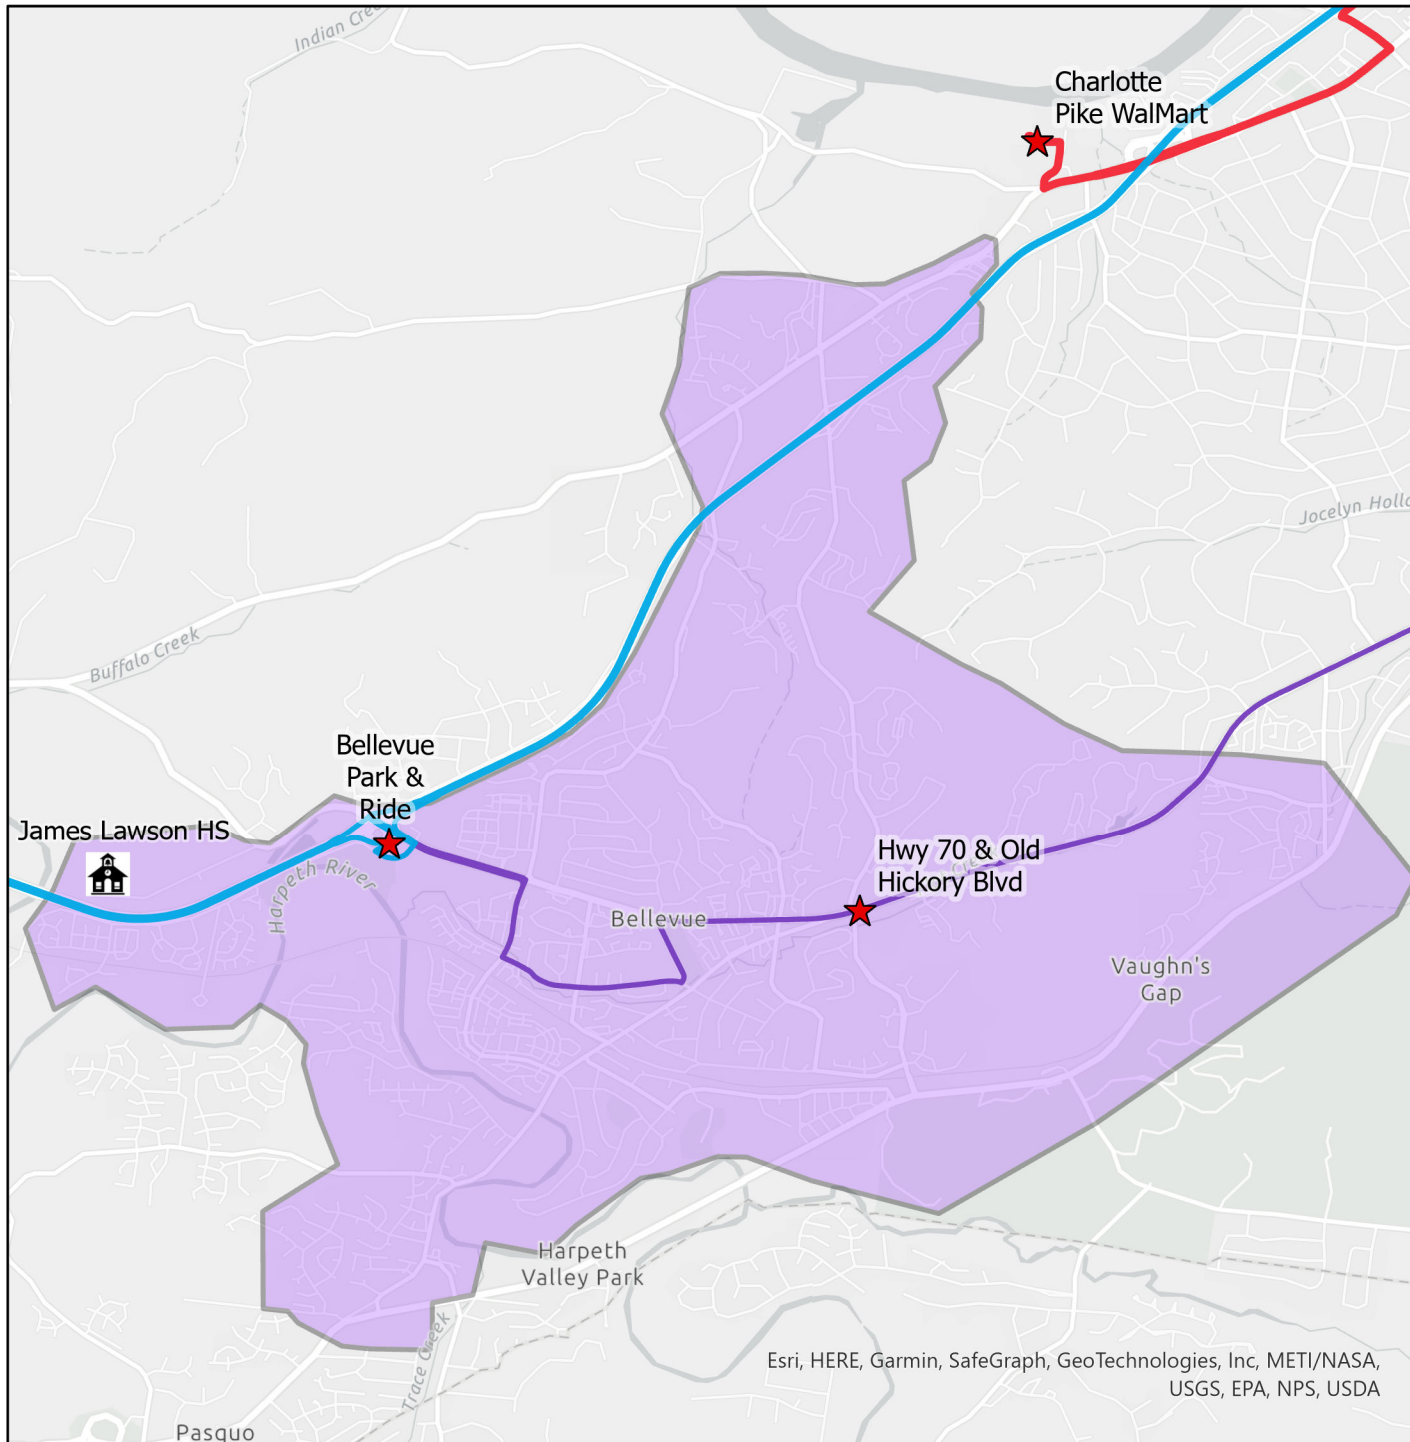

# WeGo Link Expansion

## Bellevue Zone

★ Transfer Locations

## WeGo Routes

— 50 Charlotte Pike

— 88 Dickson

— 3B West End

**WeGo**  
Public Transit

Esri, HERE, Garmin, SafeGraph, GeoTechnologies, Inc, METI/NASA, USGS, EPA, NPS, USDA