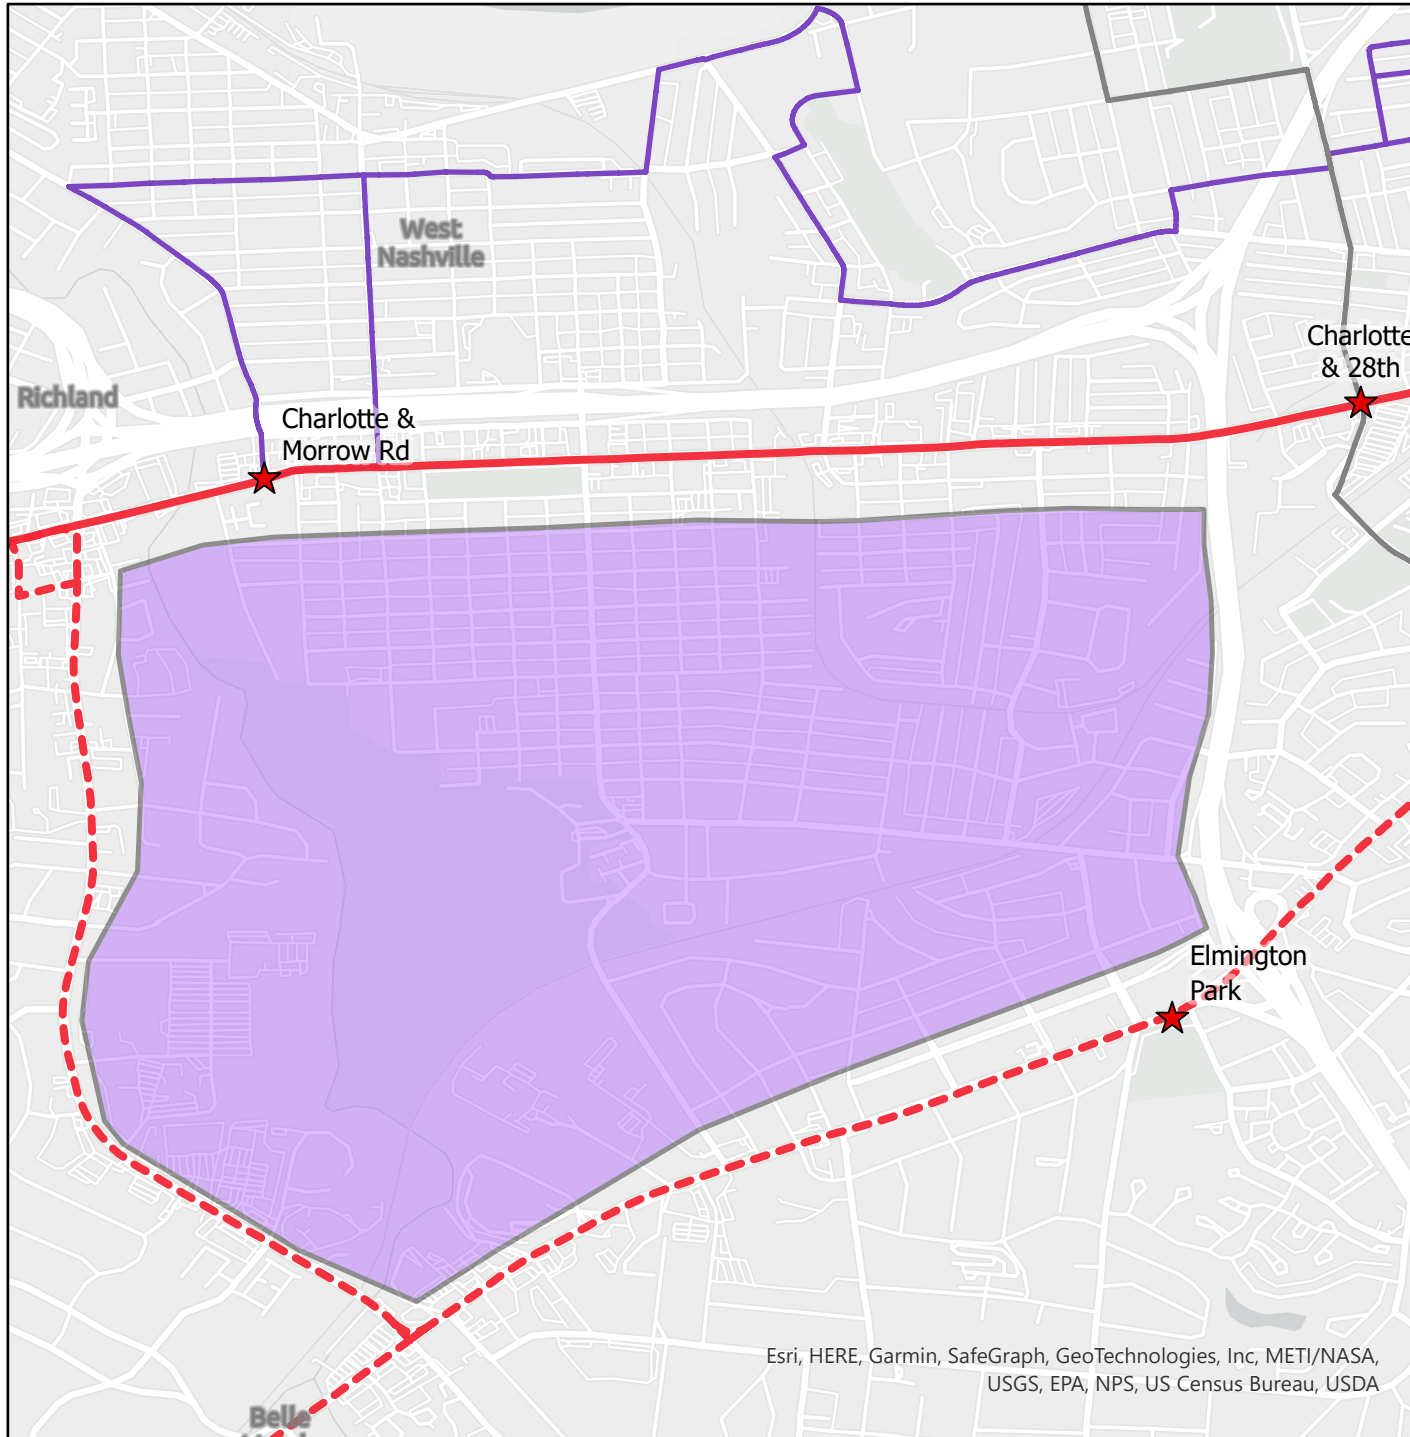

# WeGo Link Expansion

Sylvan Park Zone

★ Transfer Locations

LineName

- 50 Charlotte Pk
- - - 3 West End
- 19 Herman
- 77 Thompson  
Wedgewood

**WeGo**  
Public Transit

Esri, HERE, Garmin, SafeGraph, GeoTechnologies, Inc, METI/NASA, USGS, EPA, NPS, US Census Bureau, USDA