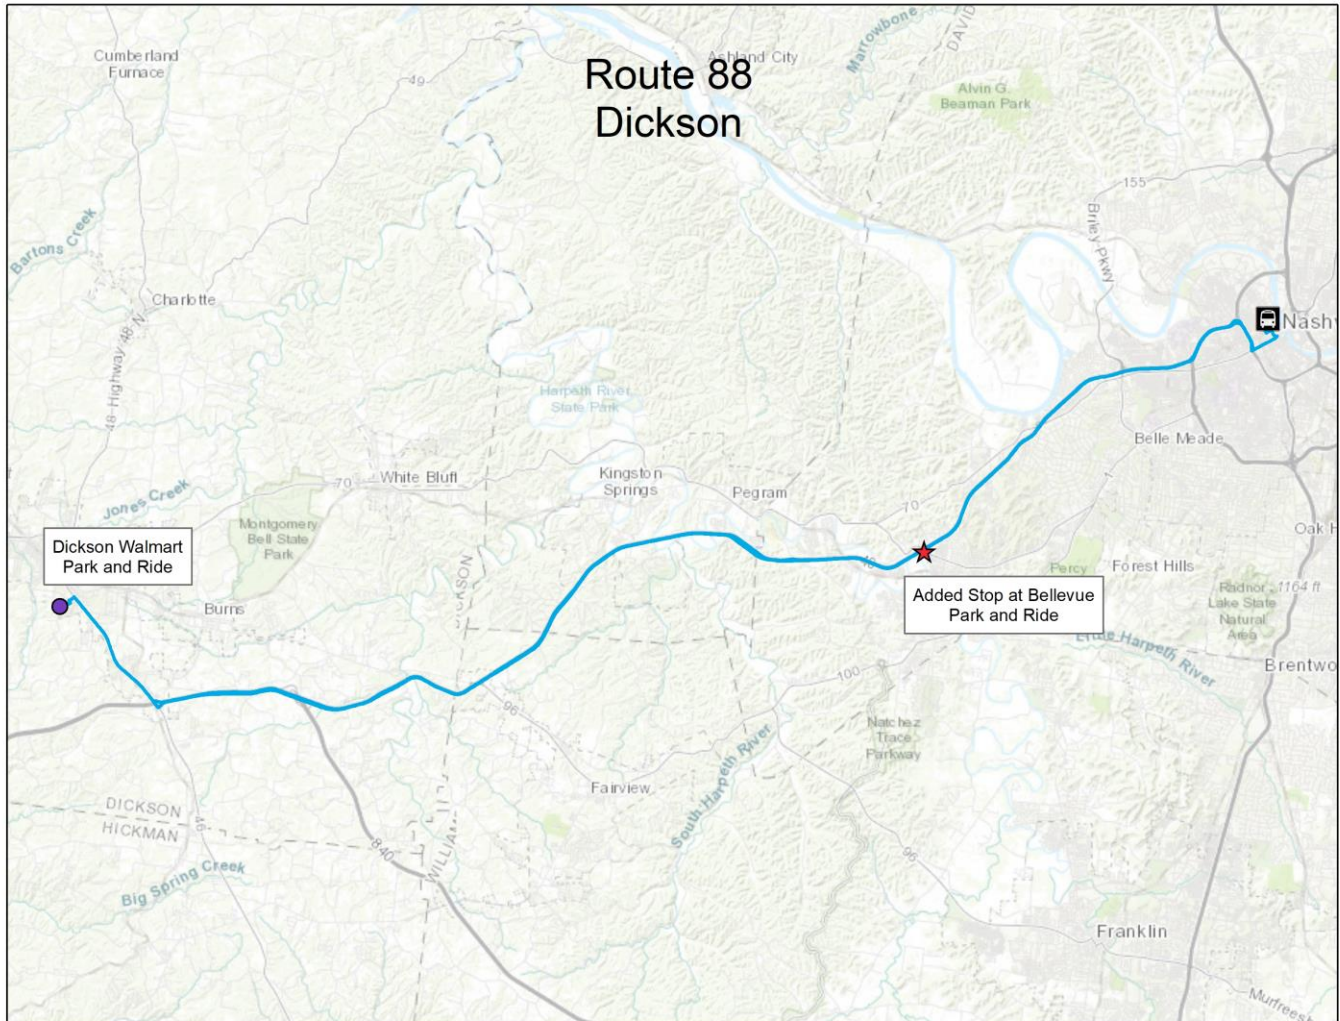

Route 88 Dickson Proposed Modification

WeGo Public Transit is proposing a modification to Route 88 Dickson for Fall 2022.

- A new stop will be added at the Bellevue Park & Ride.
- Time adjustments

For more information or to provide feedback on these changes, please visit [WeGoTransit.com](https://www.wegotransit.com) or contact Customer Care at 615-862-5950 through August 2, 2022.