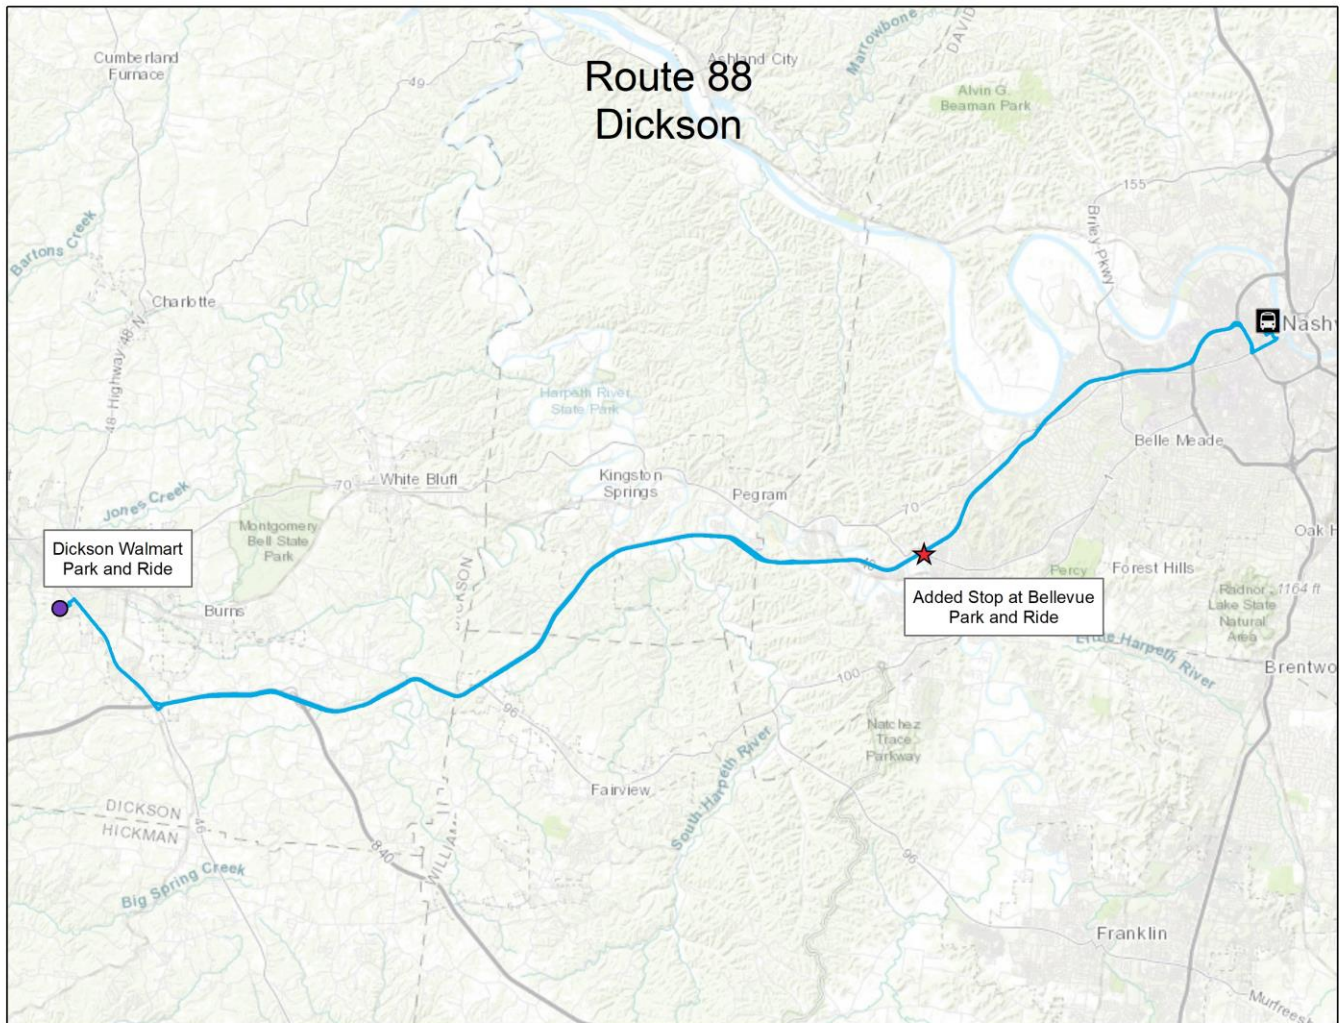

# Route 88 Dickson Modification

## Effective October 3, 2022

WeGo Public Transit is making a modification to Route 88 Dickson for Fall 2022.

- A new stop has been added at the Bellevue Park & Ride.
- Will operate two morning and two afternoon trips
- Time adjustments