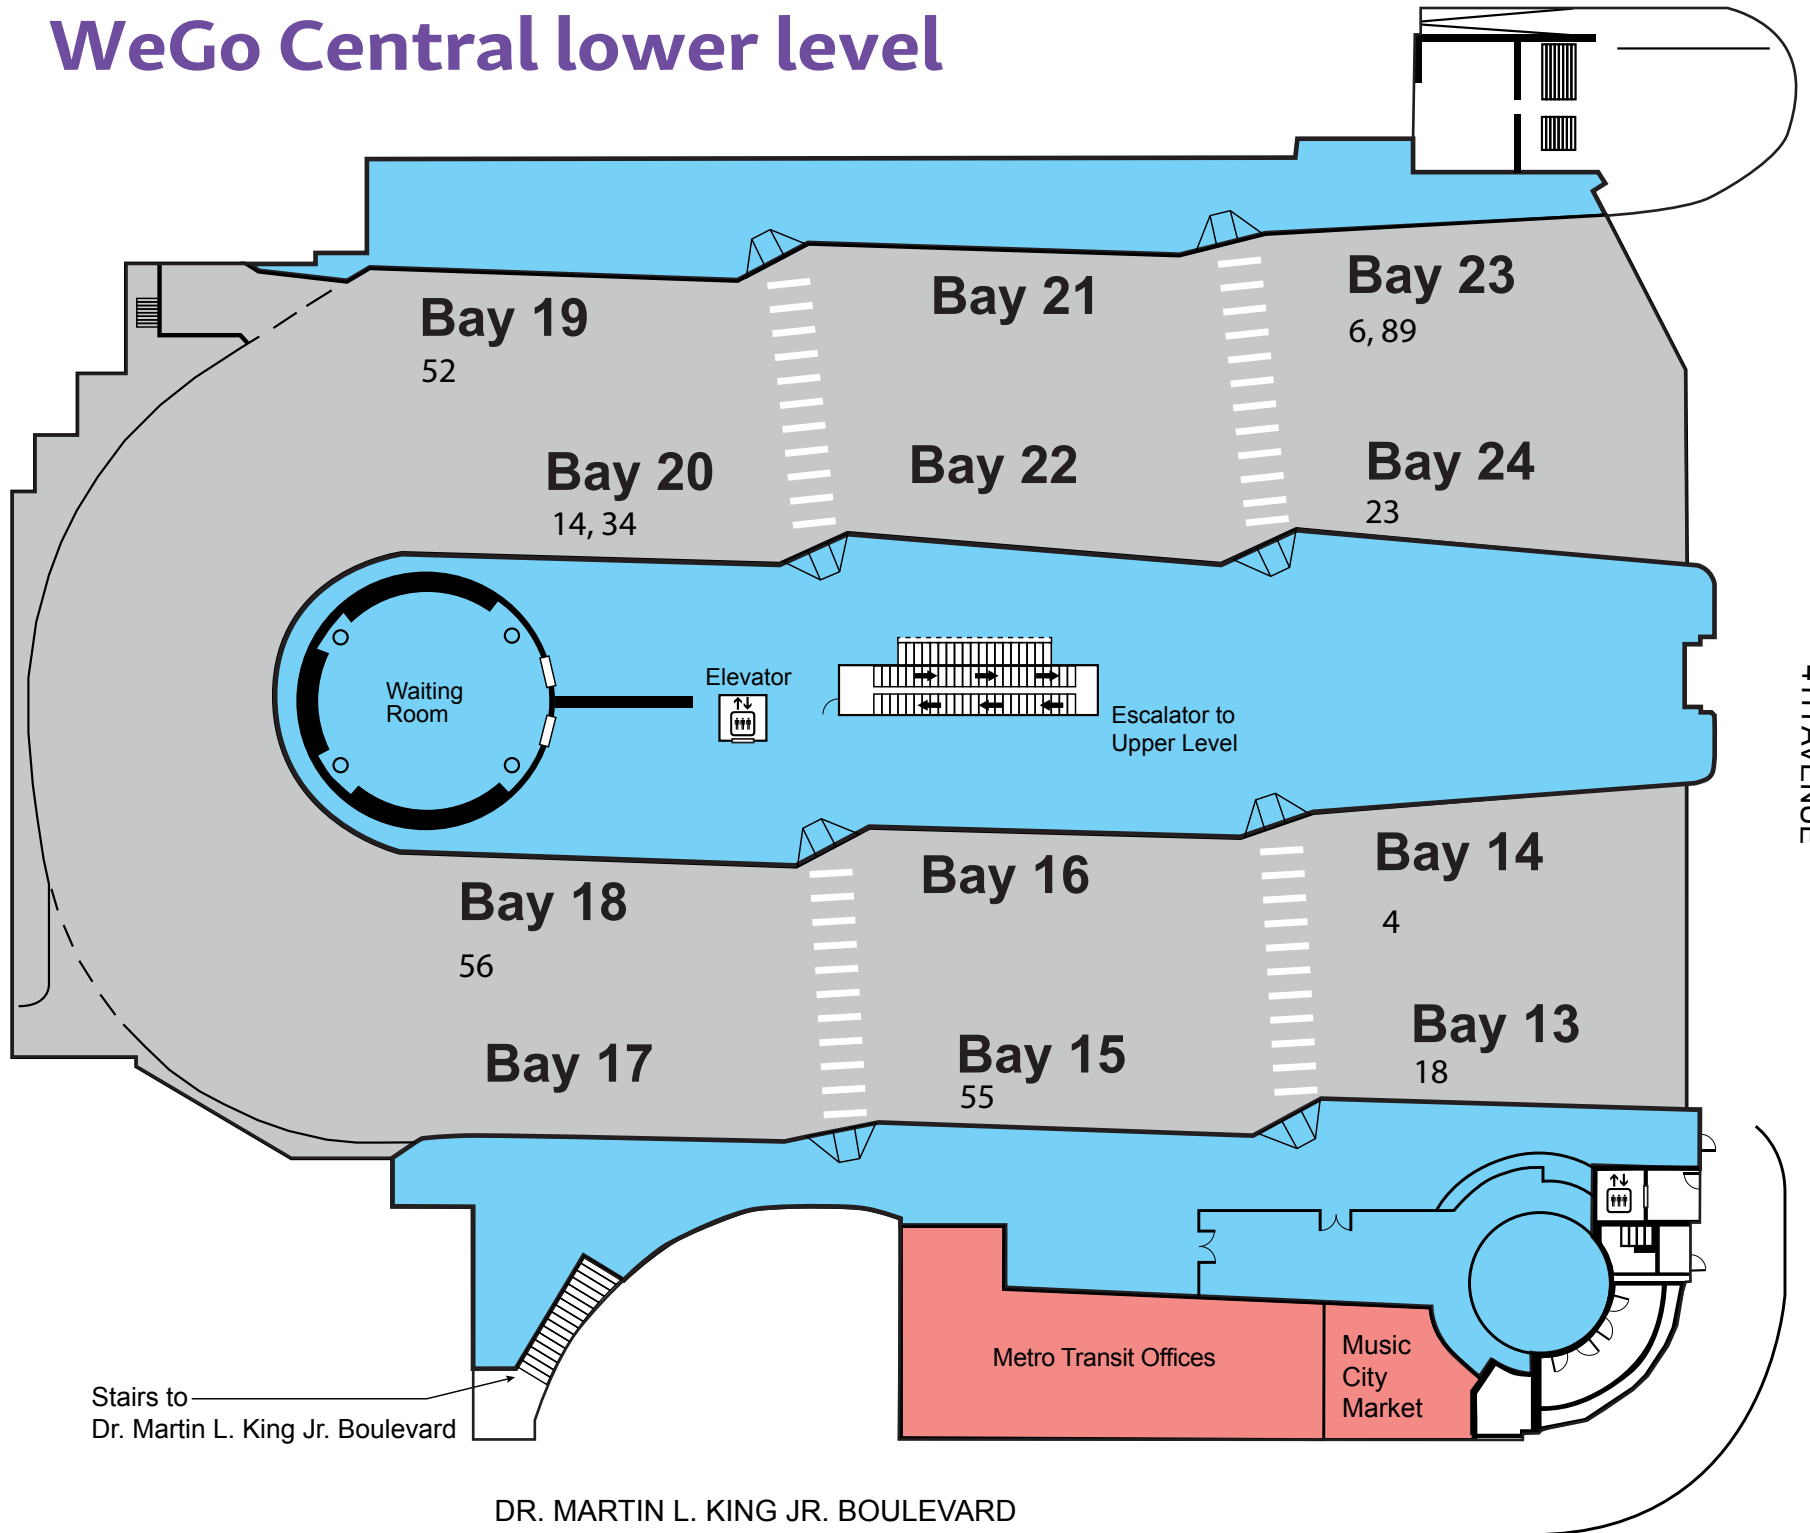

WeGo Central lower level

WeGo Central upper level

REP. JOHN LEWIS WAY N.

4TH AVENUE

Public Parking
Garage Entrance

DR. MARTIN L. KING JR. BOULEVARD

Dunkin'
Donuts

Public
Meeting
Room

Information

Waiting
Room

Elevator

Escalator to
Lower Level

Elevator

Bay 11

17, 95

Bay 12

41

Bay 9

7

Bay 10

22

Bay 7

8, 9

Bay 8

29, 94

Bay 2

28, 84, 86

Bay 4

19, 87

Bay 6

42, 88

Bay 1