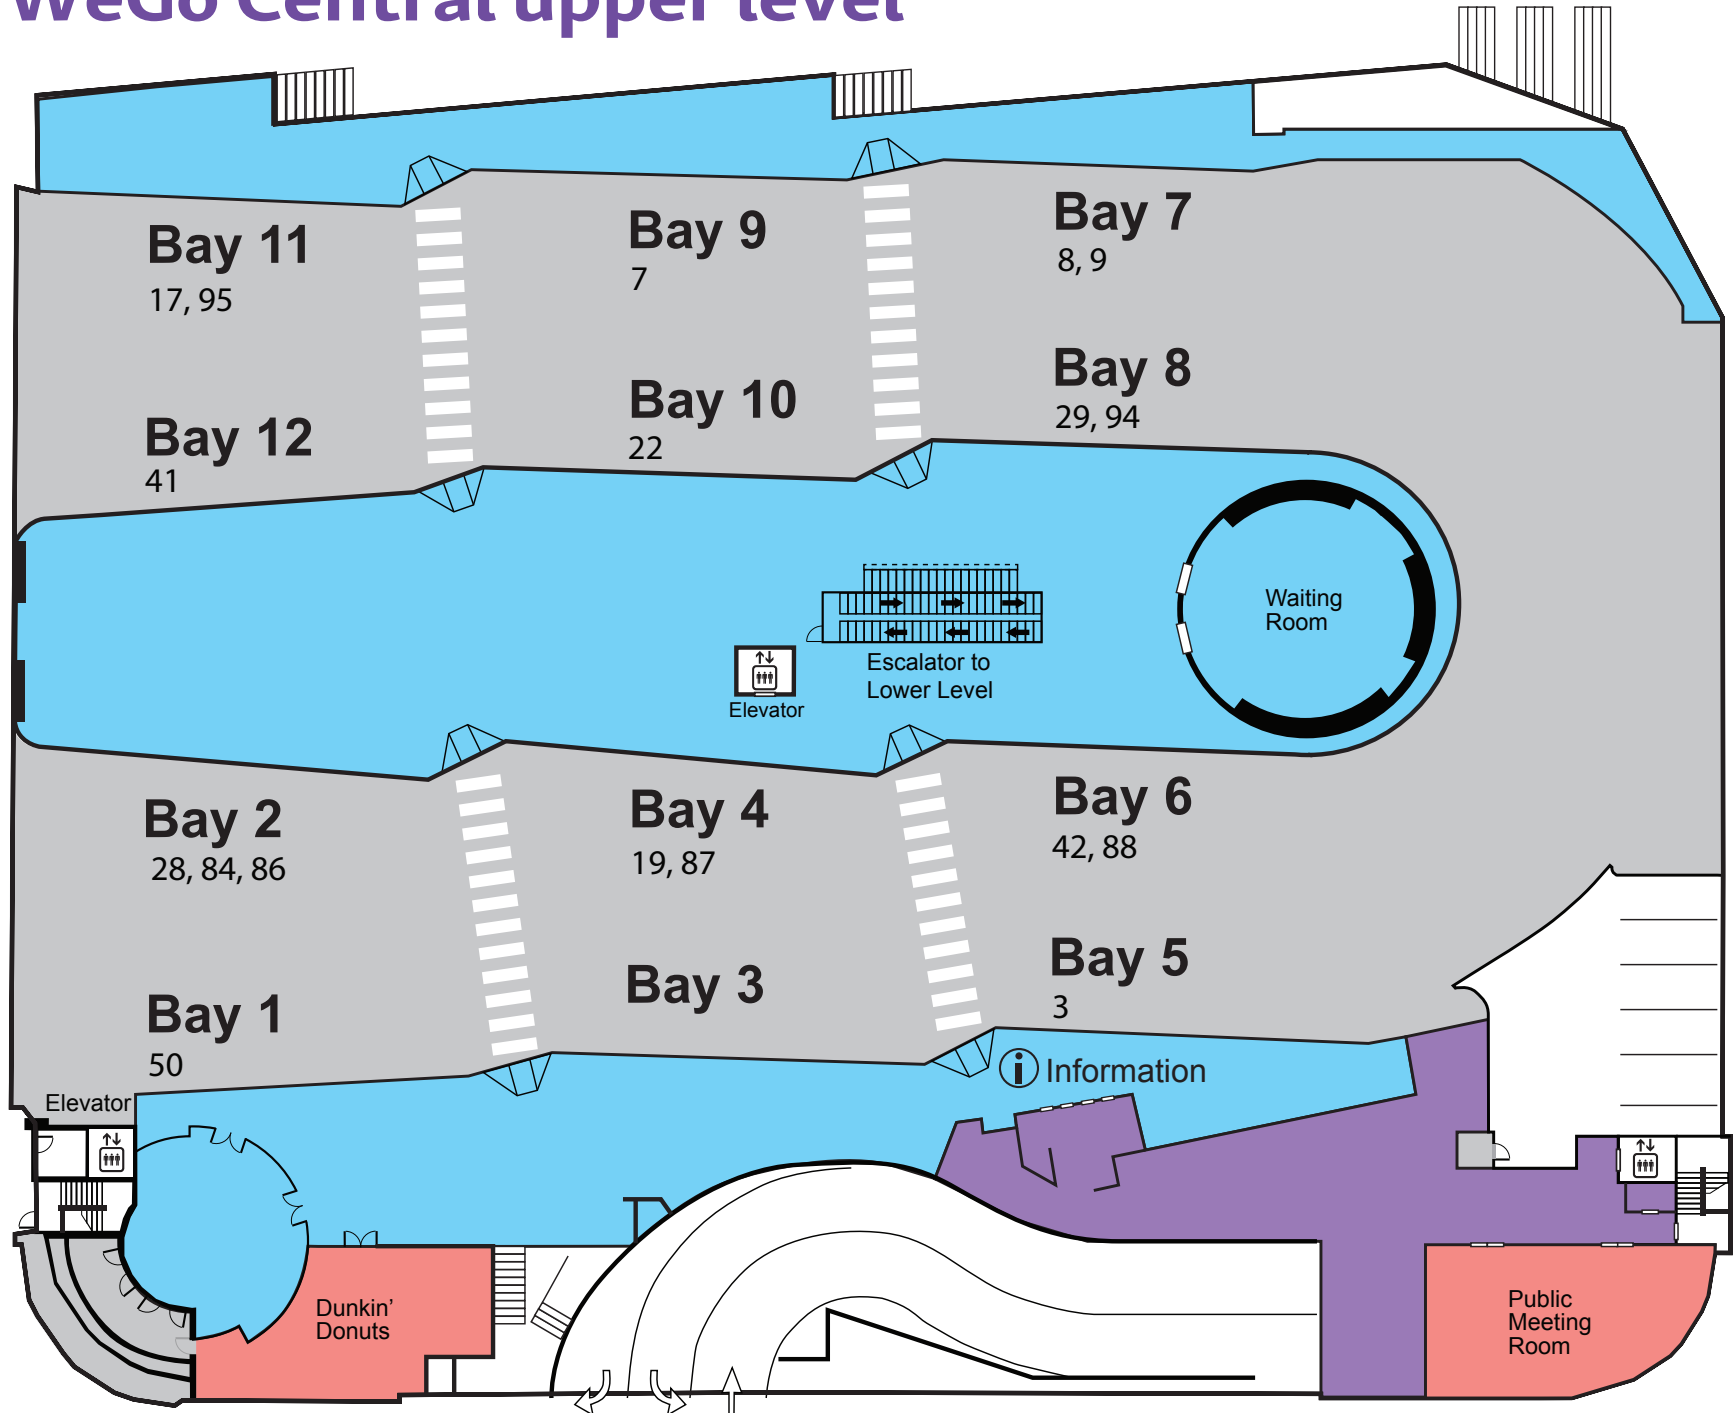

WeGo Central lower level

WeGo Central upper level

REP. JOHN LEWIS WAY N.

4TH AVENUE

Public Parking
Garage Entrance

DR. MARTIN L. KING JR. BOULEVARD

Dunkin'
Donuts

Public
Meeting
Room

Information

Waiting
Room

Elevator

Escalator to
Lower Level

Elevator

Bay 11

17, 95

Bay 12

41

Bay 9

7

Bay 10

22

Bay 7

8, 9

Bay 8

29, 94

Bay 2

28, 84, 86

Bay 4

19, 87

Bay 6

42, 88

Bay 1