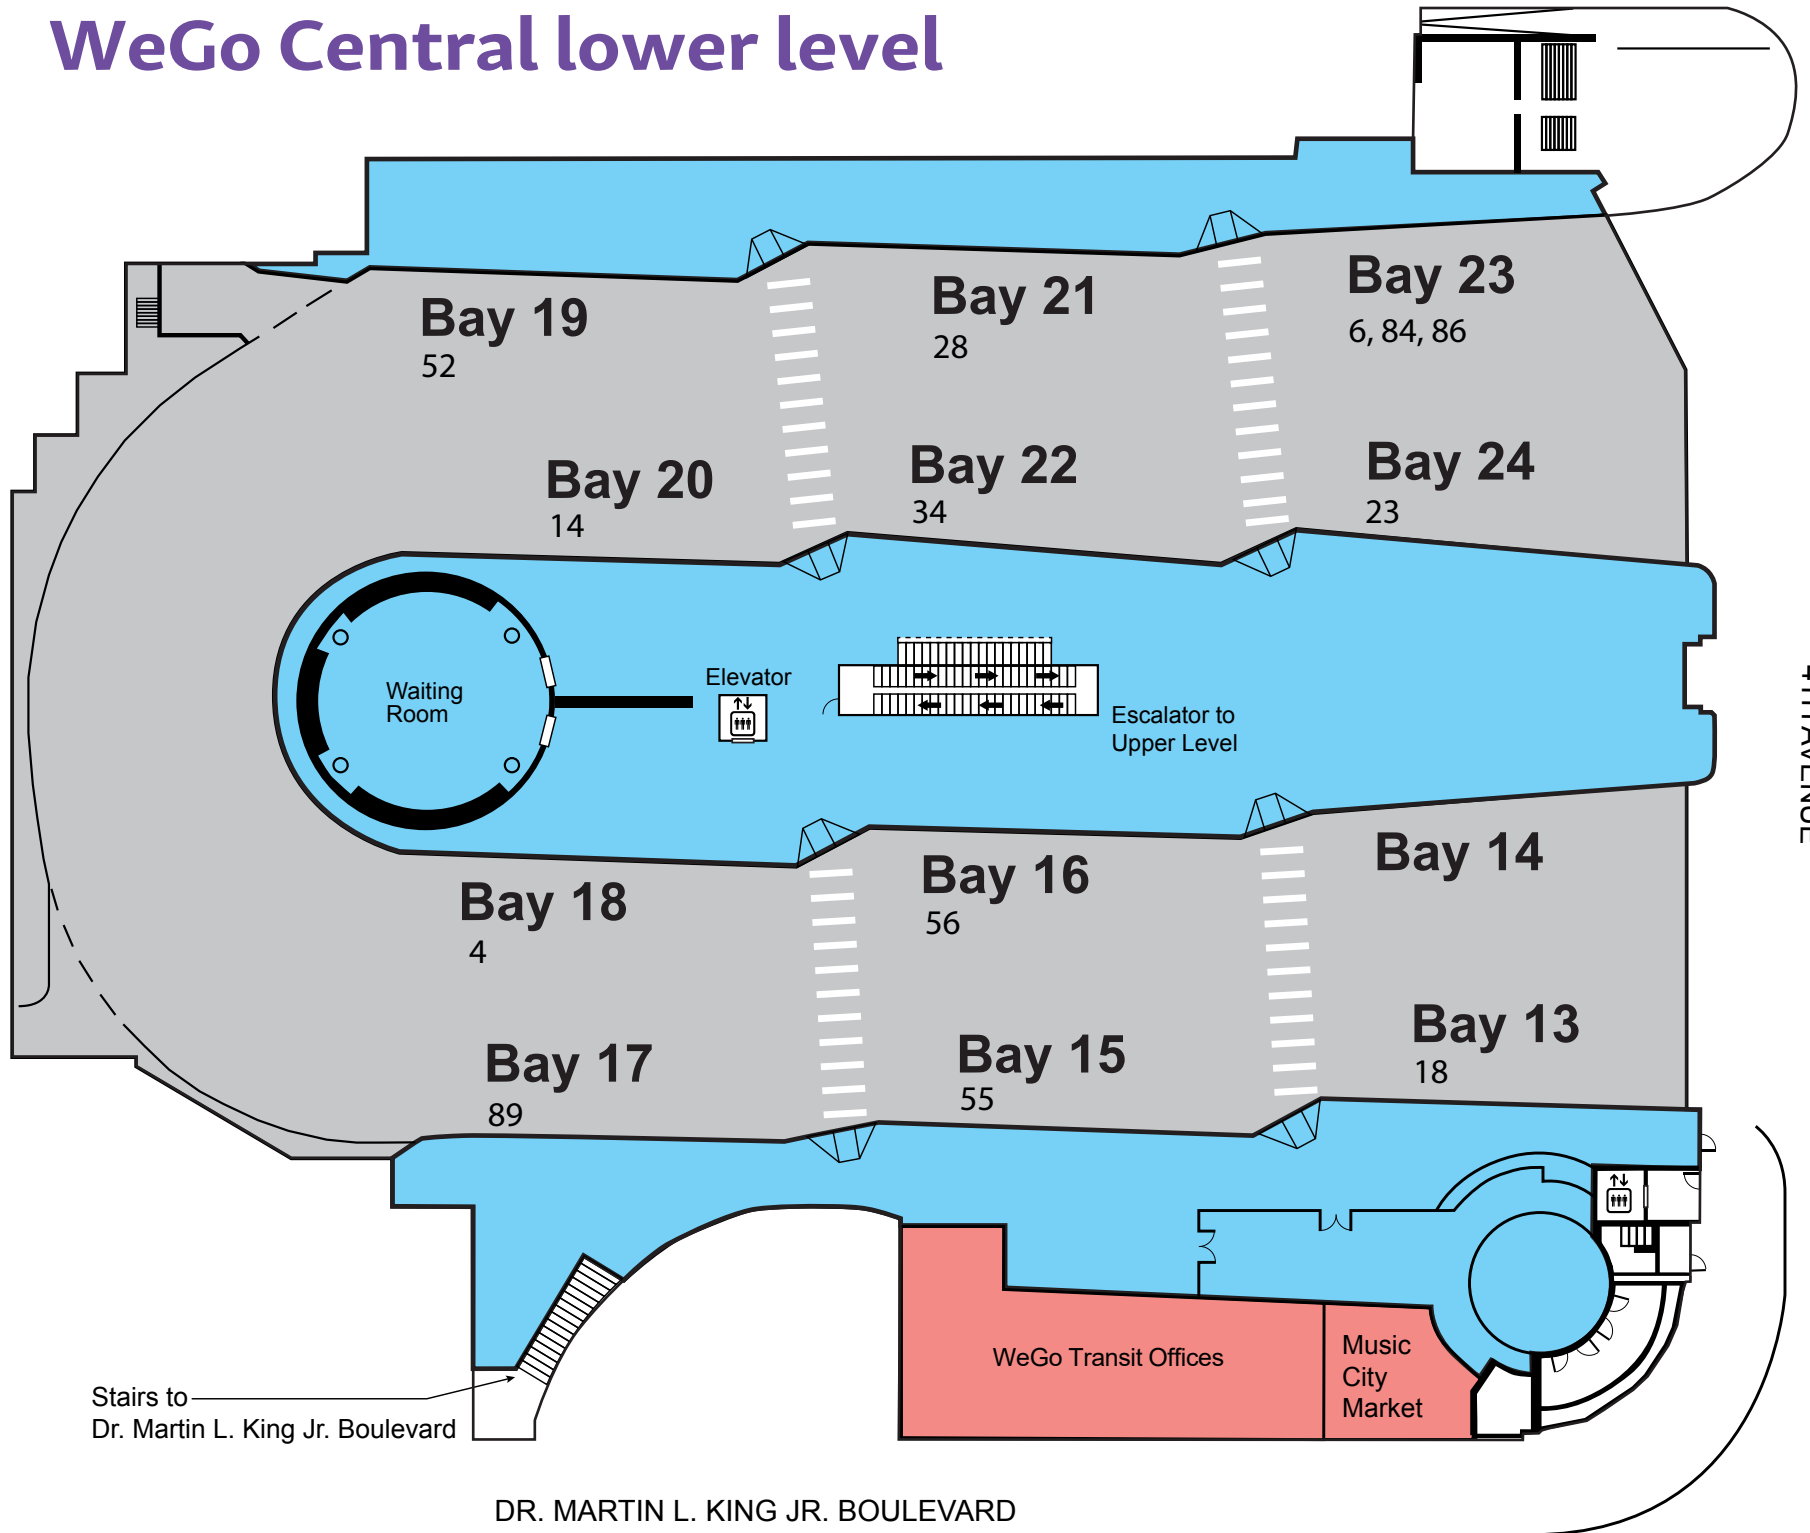

WeGo Central lower level

WeGo Central upper level

REP. JOHN LEWIS WAY N.

4TH AVENUE

Elevator

Elevator

Escalator to Lower Level

Waiting Room

Information

Dunkin' Donuts

Public Meeting Room

Public Parking Garage Entrance

DR. MARTIN L. KING JR. BOULEVARD