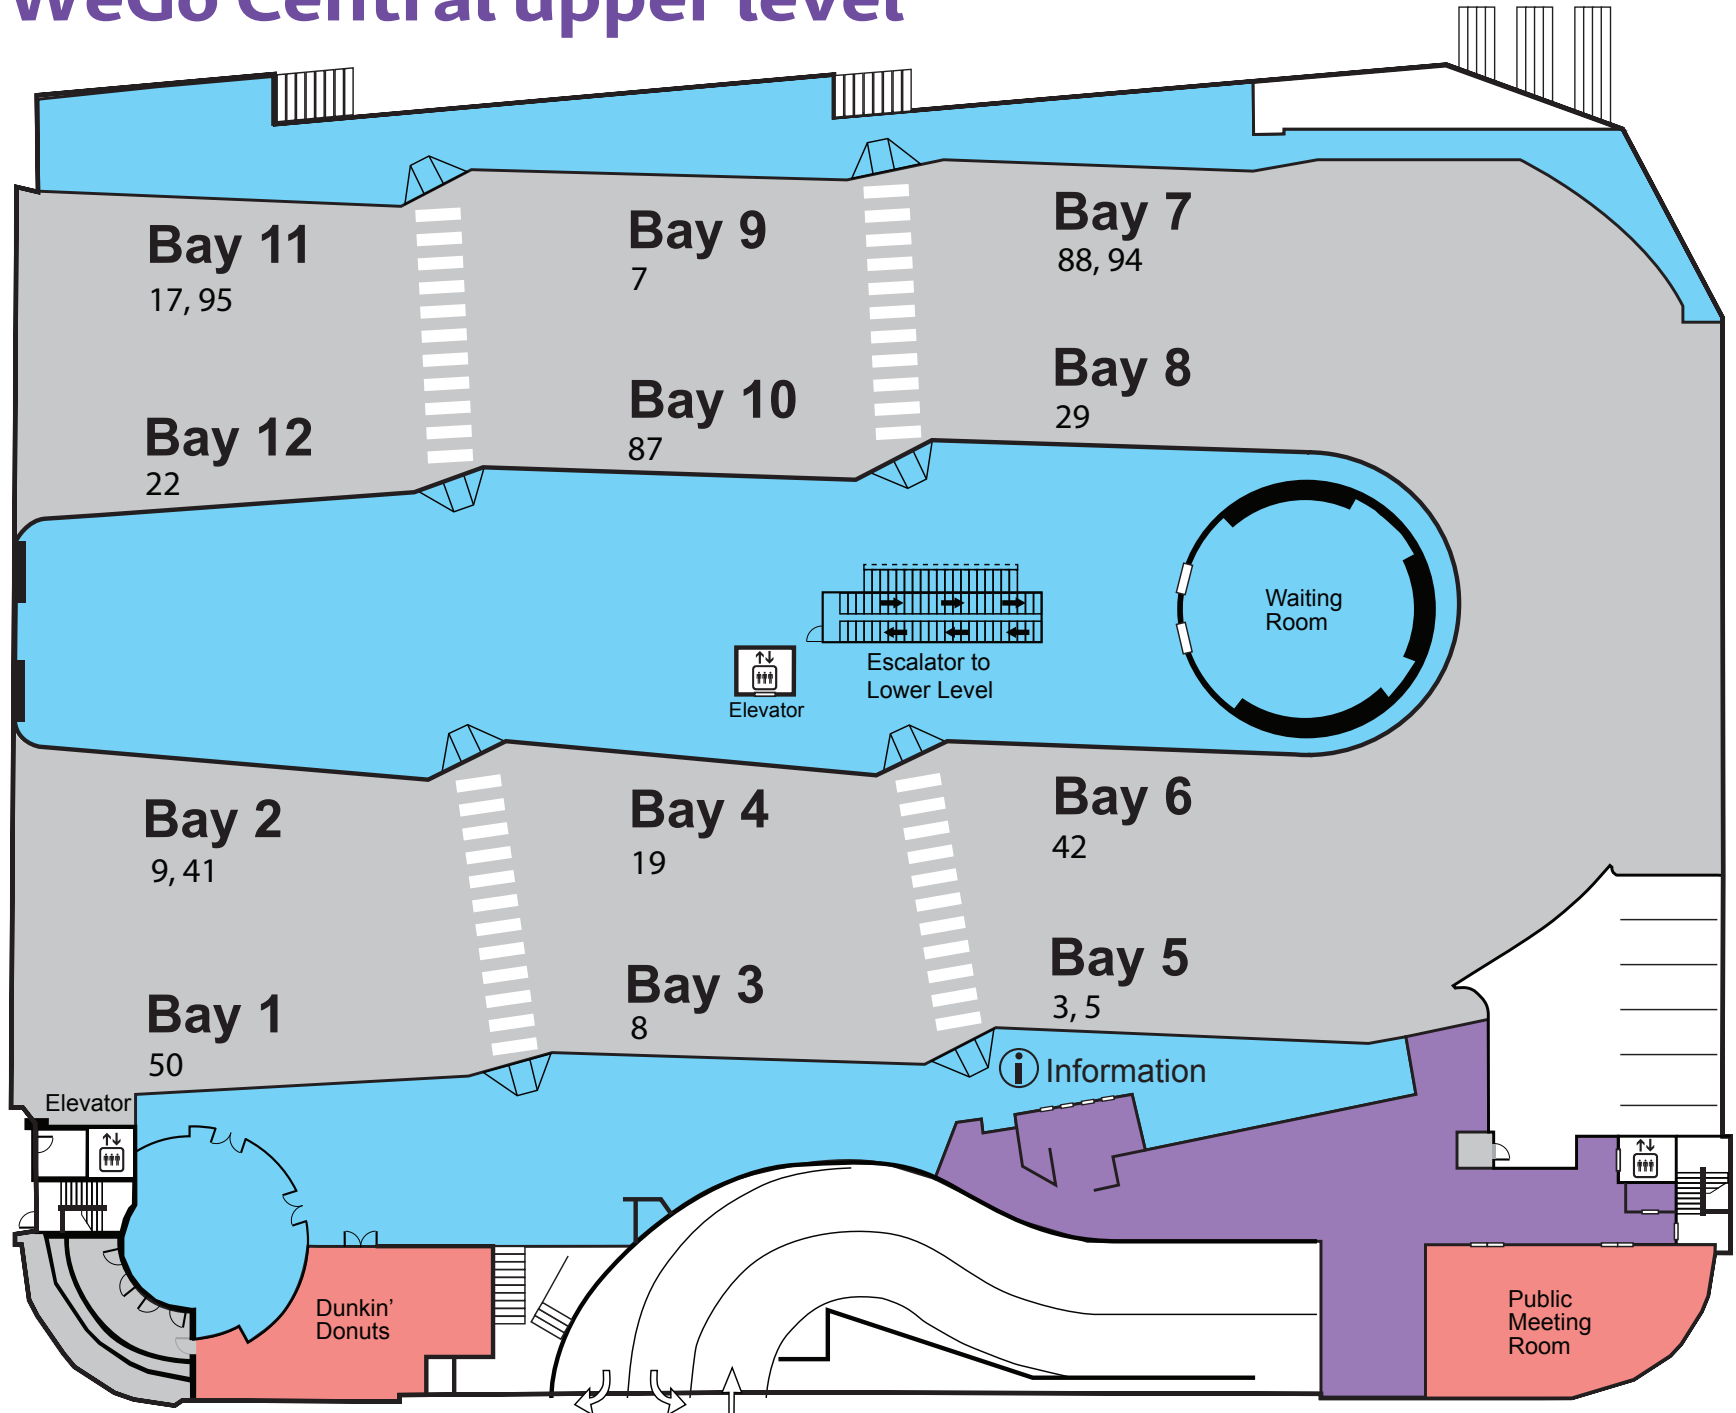

WeGo Central lower level

WeGo Central upper level

REP. JOHN LEWIS WAY N.

4TH AVENUE

Elevator

Elevator

Escalator to Lower Level

Waiting Room

Information

Dunkin' Donuts

Public Meeting Room

Public Parking Garage Entrance

DR. MARTIN L. KING JR. BOULEVARD