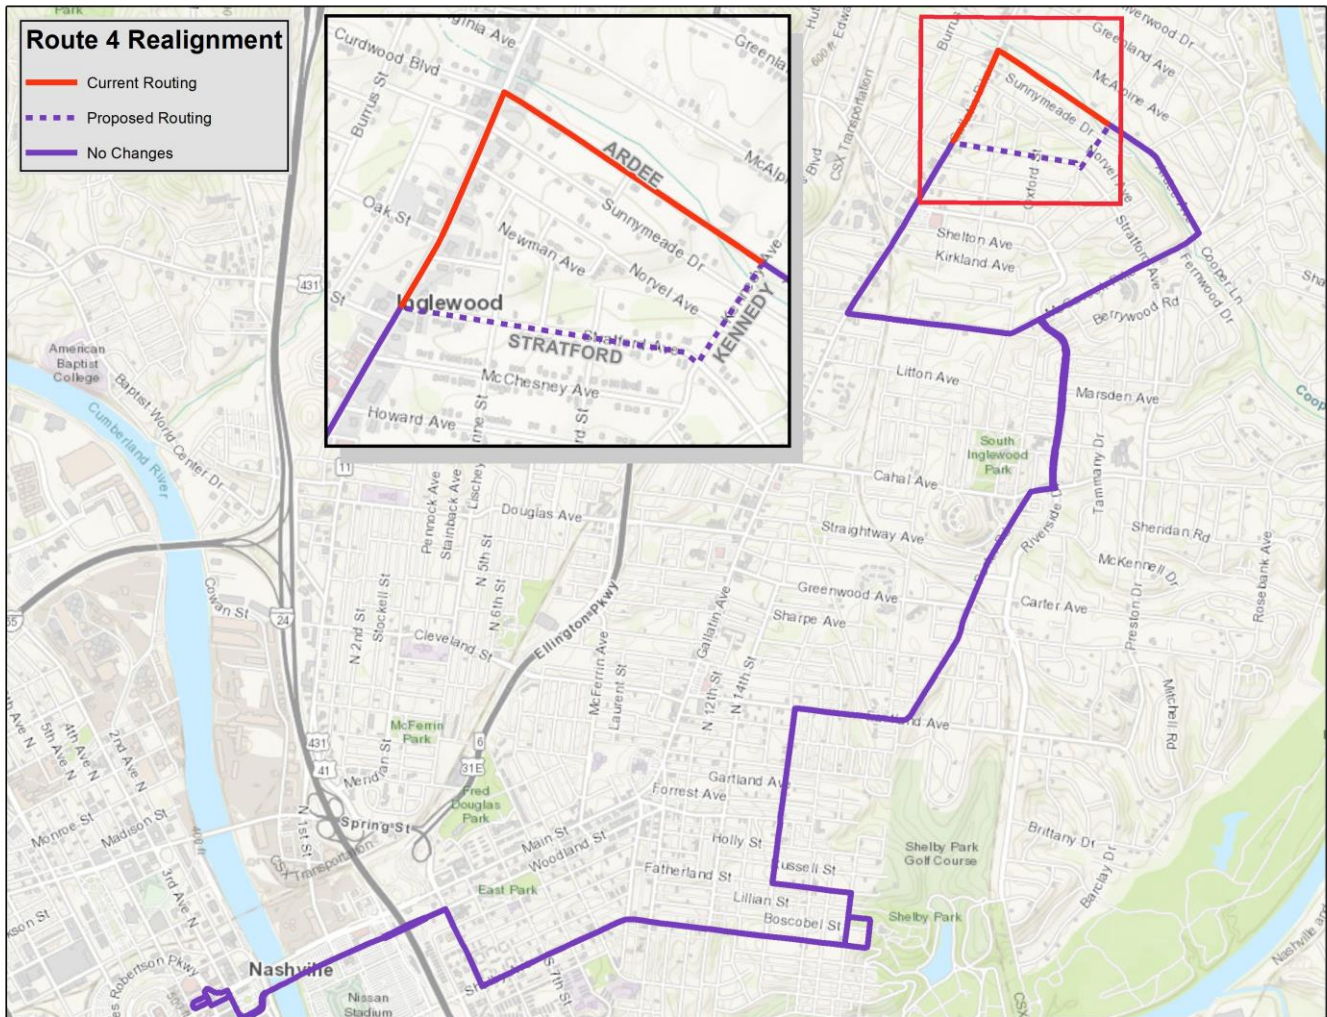

Route 4 Shelby Proposed Modification

WeGo Public Transit is proposing a modification to Route 4 Shelby service to Ardee for Spring 2022.

- Buses traveling to downtown from Gallatin Pike will turn right onto Stratford, left onto Kennedy, and right onto Ardee back to the current route.
- There will be no service on Ardee between Gallatin Pike and Kennedy.