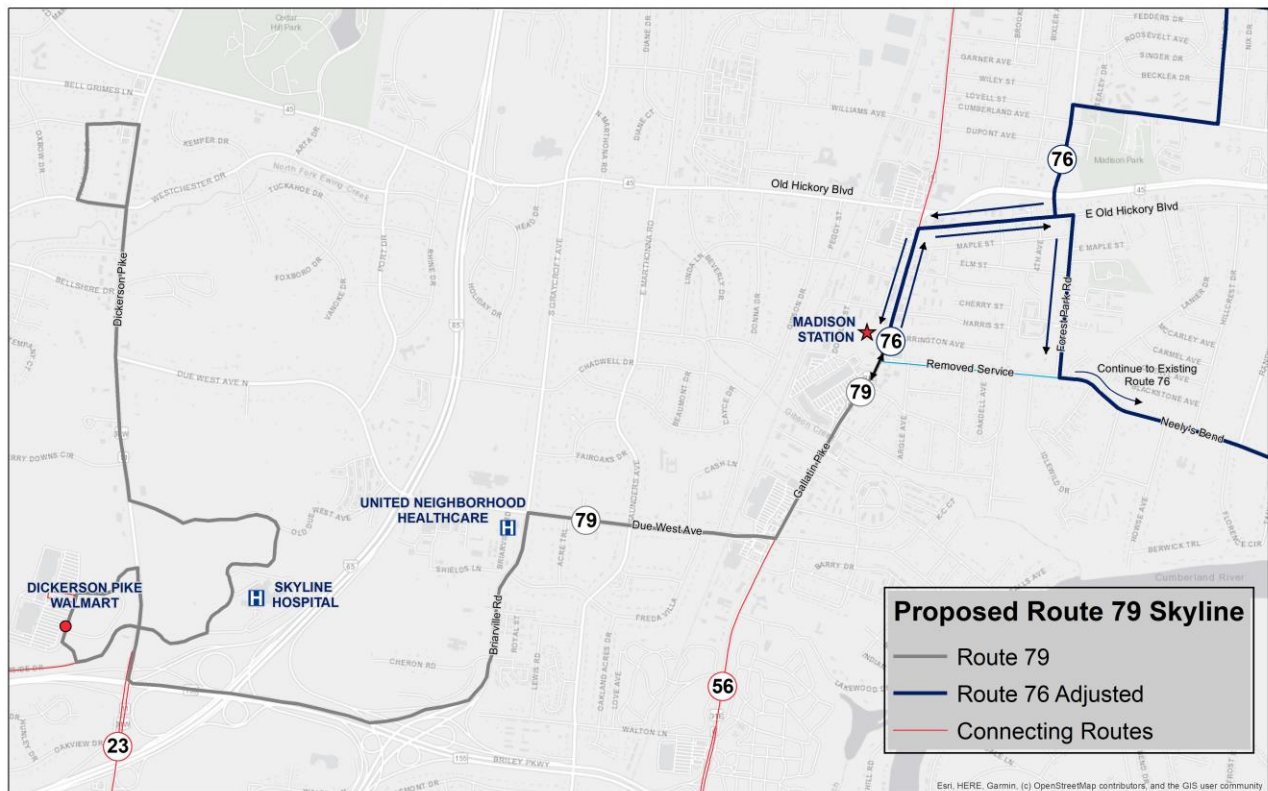

# Proposed Route 79 Skyline

WeGo Public Transit is proposing a new Route 79 Skyline, connecting Gallatin Pike and Dickerson Pike. Current Route 76 Madison riders will be able to connect to Dickerson Pike without transferring.

- The proposed Route 79 will operate in two directions from Madison Station (Route 56 Gallatin Pike) along Gallatin Pike to Due West Boulevard, to Briarville Road and Briley Parkway to the Dickerson Pike Walmart (Route 23 Dickerson Pike), and Skyline Medical Center, continuing up Dickerson Pike, and turning around south of Old Hickory Boulevard.
- At Madison Station Route 79 Skyline continues as Route 76 Madison via East Old Hickory Boulevard and Forest Park Road.
- Route 76 Madison night and weekend service hours will be extended. Route 79 Skyline will operate during the day on weekdays and Saturdays.