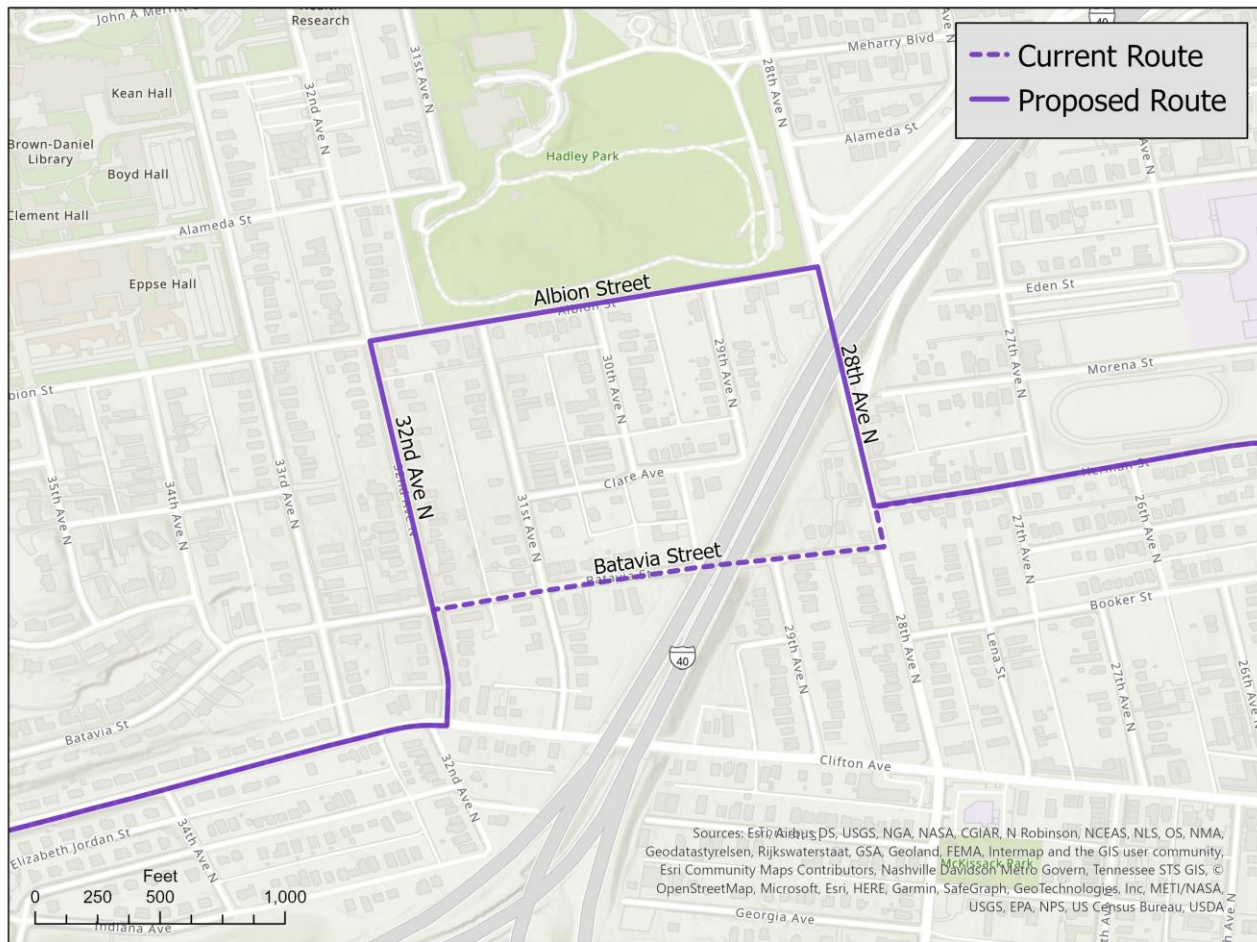

Route 19 Herman Modification

Effective April 2, 2023

WeGo Public Transit is modifying Route 19 Herman for Spring 2023 to address operational challenges with the turn at 28th & Batavia.

- Buses traveling to downtown on 32nd at Batavia will continue on 32nd, turn right on Albion, right on 28th, and left on Herman to the current route.
- Buses traveling from downtown on Herman will turn right on 28th, left on Albion, left on 32nd, and right on Clifton to the current route.
- Passengers who normally board on Batavia will need to board at stops along the new routing.
- Time adjustments on Weekdays, Saturdays, and Sundays