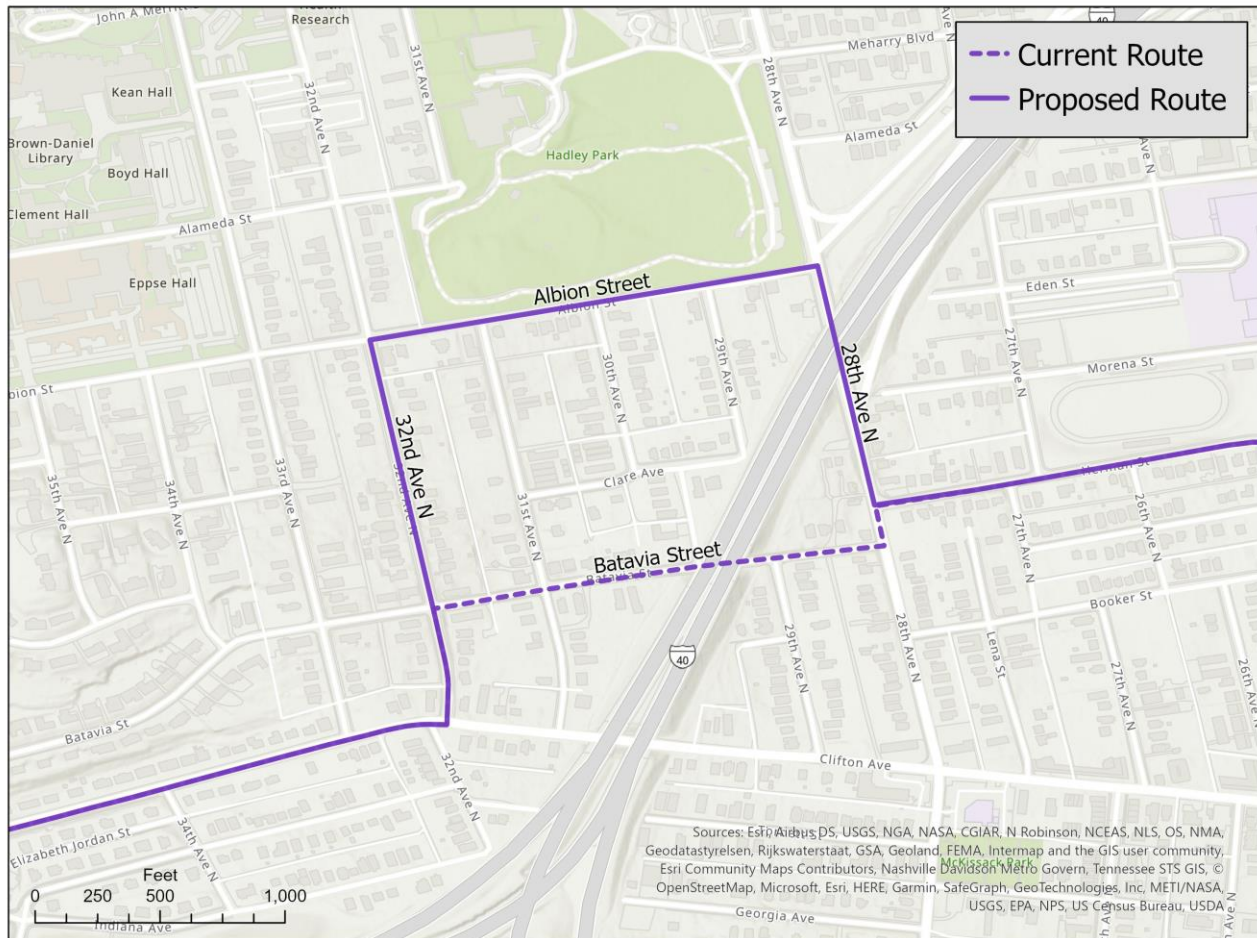

Route 19 Herman Proposed Modification

WeGo Public Transit is proposing a modification to Route 19 Herman for Spring 2023 to address operational challenges with the turn at 28th & Batavia.

- Buses traveling to downtown on 32nd at Batavia will continue on 32nd, turn right on Albion, right on 28th, and left on Herman to the current route.
- Buses traveling from downtown on Herman will turn right on 28th, left on Albion, left on 32nd, and right on Clifton to the current route.
- Passengers who normally board on Batavia will need to board at stops along the new routing.
- Time adjustments