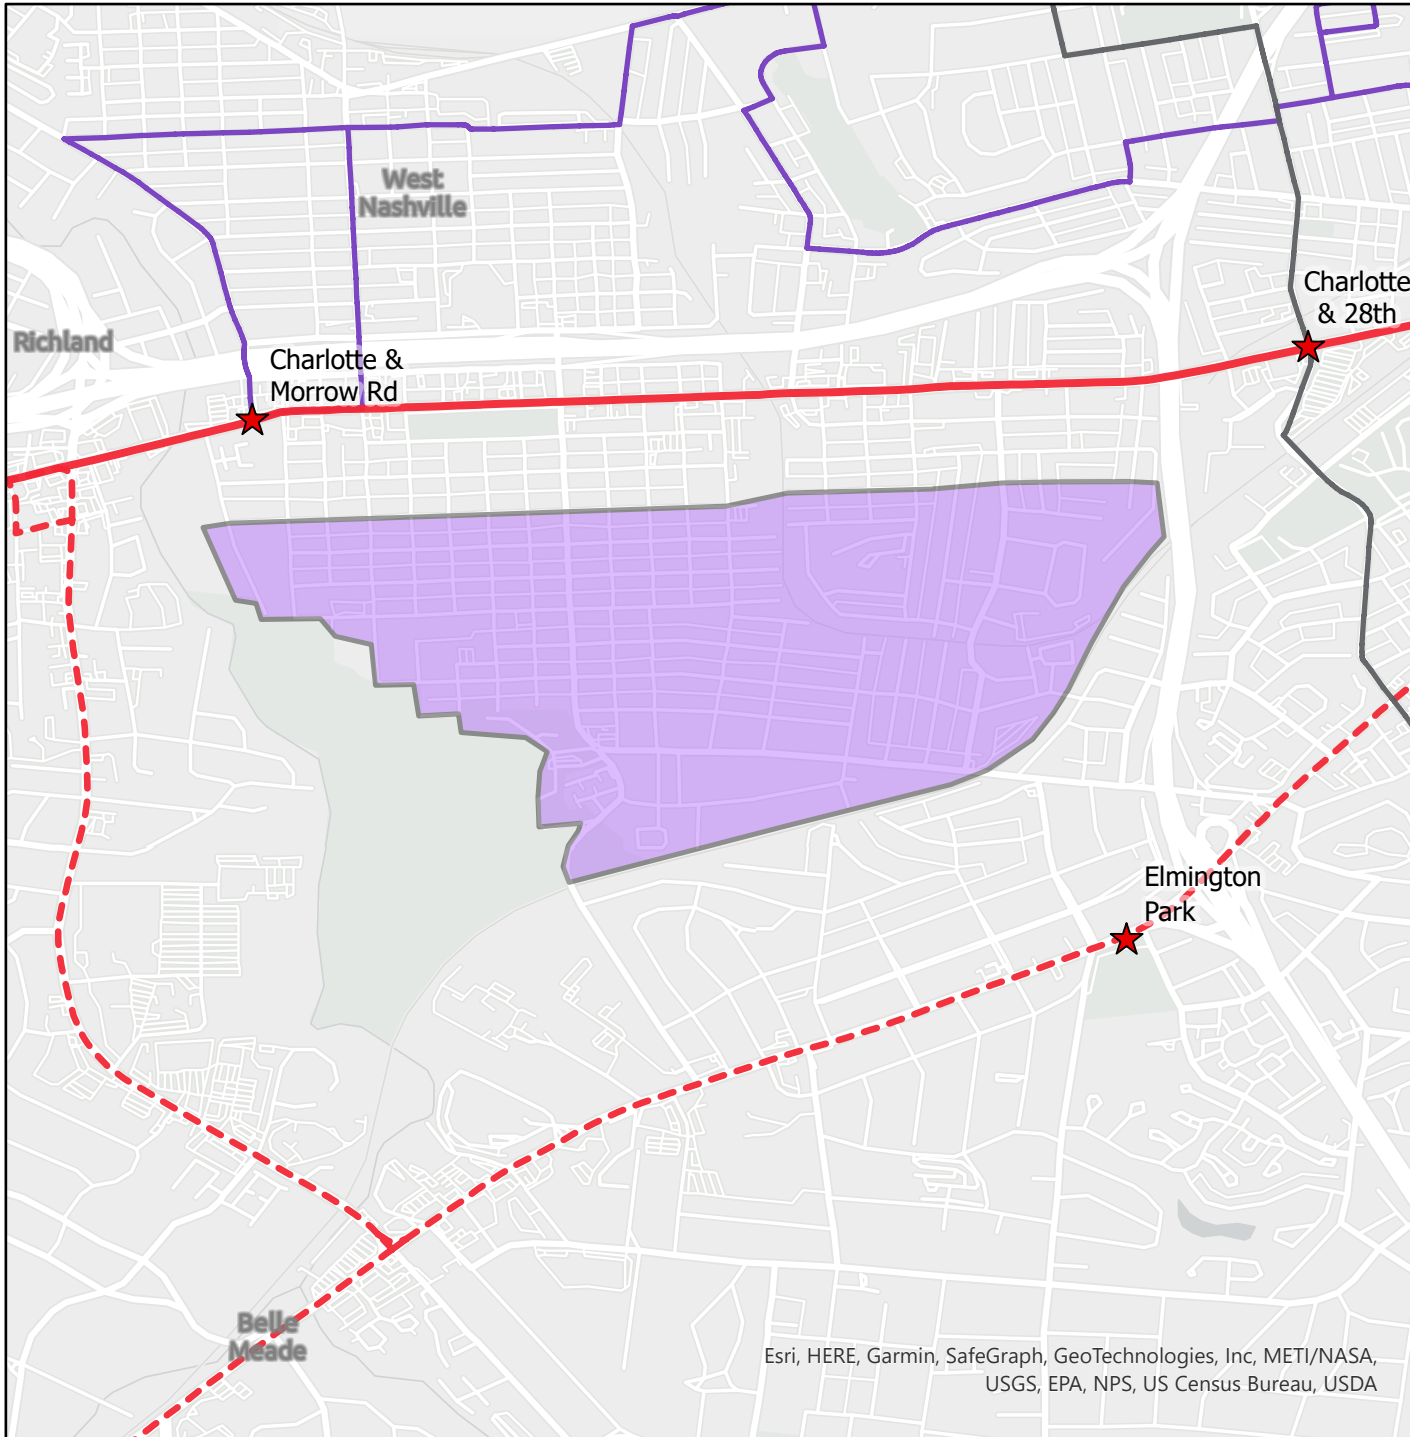

# WeGo Link Expansion

Sylvan Park Zone

★ Transfer Locations

WeGo Routes

- 50 Charlotte Pike
- 19 Herman
- 77 Thompson-Wedgewood
- - - 3 West End

**WeGo**  
Public Transit

Esri, HERE, Garmin, SafeGraph, GeoTechnologies, Inc, METI/NASA, USGS, EPA, NPS, US Census Bureau, USDA