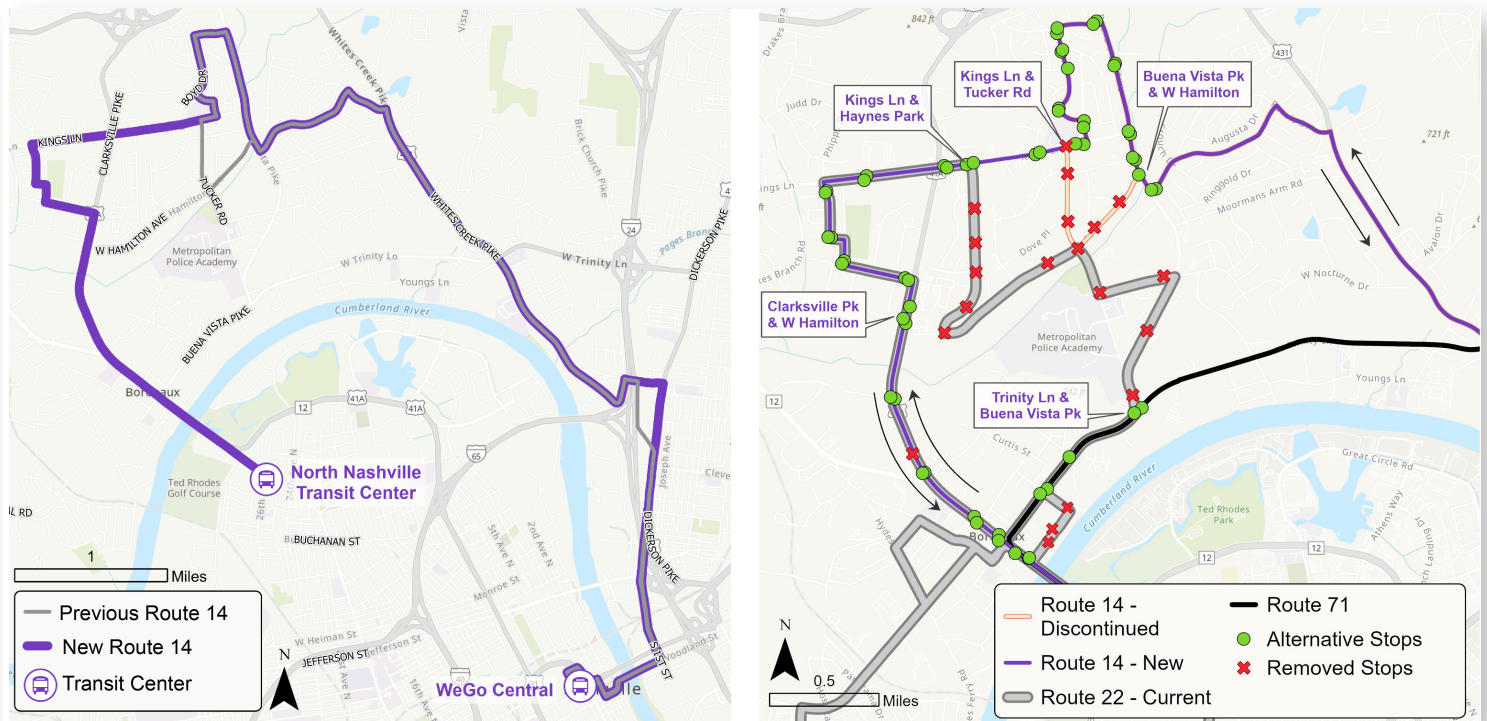

ROUTE MODIFICATION

14 Whites Creek

effective March 31, 2024

- Buses for this route will now depart from Bay 8 at the Elizabeth Duff Transit Center at WeGo Central.
- Extended via Kings Lane and Clarksville Pike to Dr. Ernest Rip Patton, Jr. North Nashville Transit Center (NNTC)
- Will operate every 30 minutes during the day and every 40 minutes on nights and weekends, and until midnight on weekdays and Saturdays
- Two-way service on Clarksville Pike past Buena Vista
- Can continue downtown or access destinations on Clarksville Pike without transferring
- Transfer to routes 9 MetroCenter, 42 St. Cecilia/Cumberland, new 71 Trinity, 75 Midtown, and 77 Thompson/Wedgewood at NNTC or continue downtown via Route 22 Bordeaux without transferring
- This service will replace the current Route 22B on Kings Lane, Timothy, Creekwood, Creekway, Fairview, and Clarksville Highway.