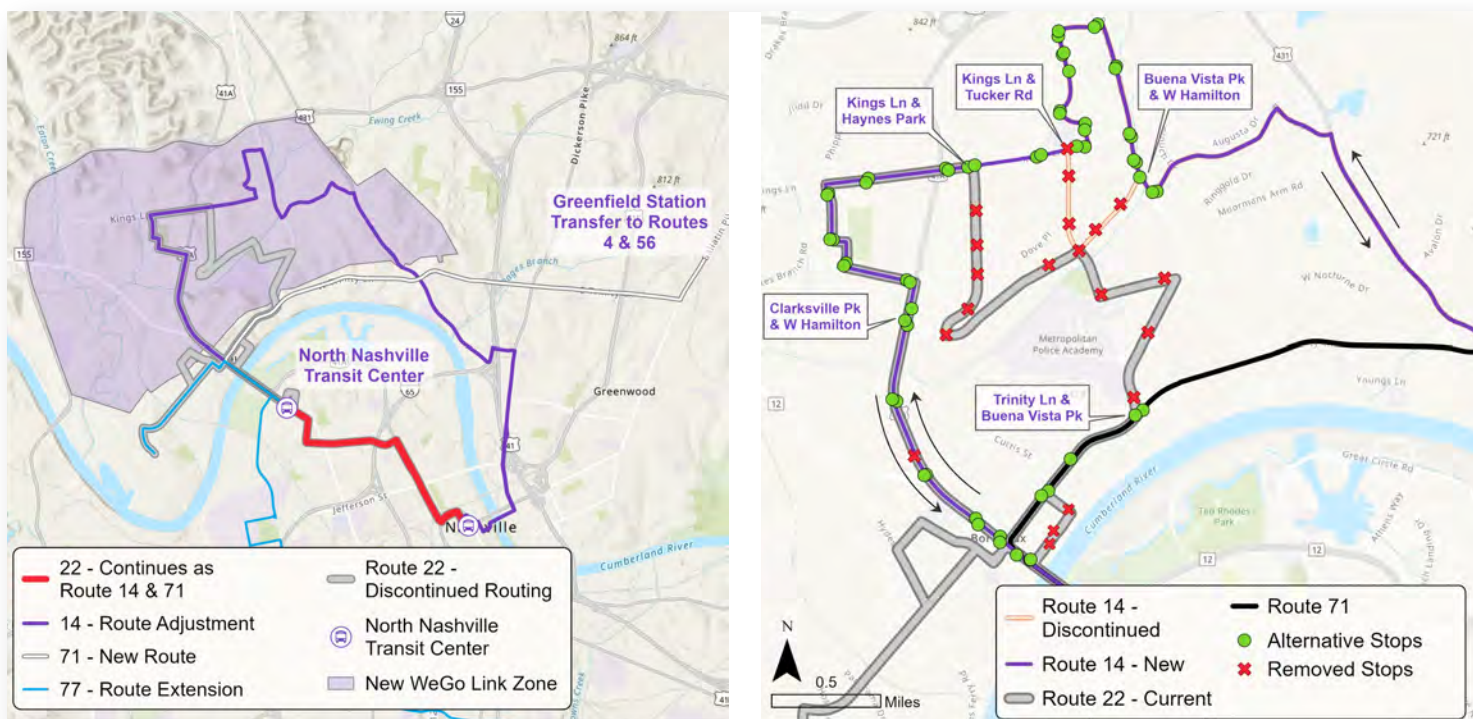

ROUTE MODIFICATION

22 Bordeaux

effective March 31, 2024

- Route 22 will operate between Elizabeth Duff Transit Center at WeGo Central and Dr. Ernest Rip Patton, Jr. North Nashville Transit Center (NNTC) every 10 minutes during the day and every 20 minutes nights and weekends.
- Transfer to routes 9 MetroCenter, 14 Whites Creek, 42 St. Cecilia/Cumberland, new 71 Trinity, 75 Midtown, 77 Thompson/Wedgewood, and WeGo Link at NNTC

22A

- Service will be replaced by an extension of Route 77 Thompson/Wedgewood.
- Passengers who currently ride 22A will use Route 77 to travel to and from NNTC.
- Will operate every 30 minutes during peak times and every 45 minutes on nights and weekends
- Will run from 6 a.m. to 11 p.m.
- Will go from Camilla Caldwell Lane to NNTC and will not continue downtown

22B

- Service on Route 22B replaced by extended Route 14 Whites Creek and new Route 71 Trinity.
- Service on Routes 14 and 71 will operate every 30 minutes during the day and every 40 minutes on nights and weekends.