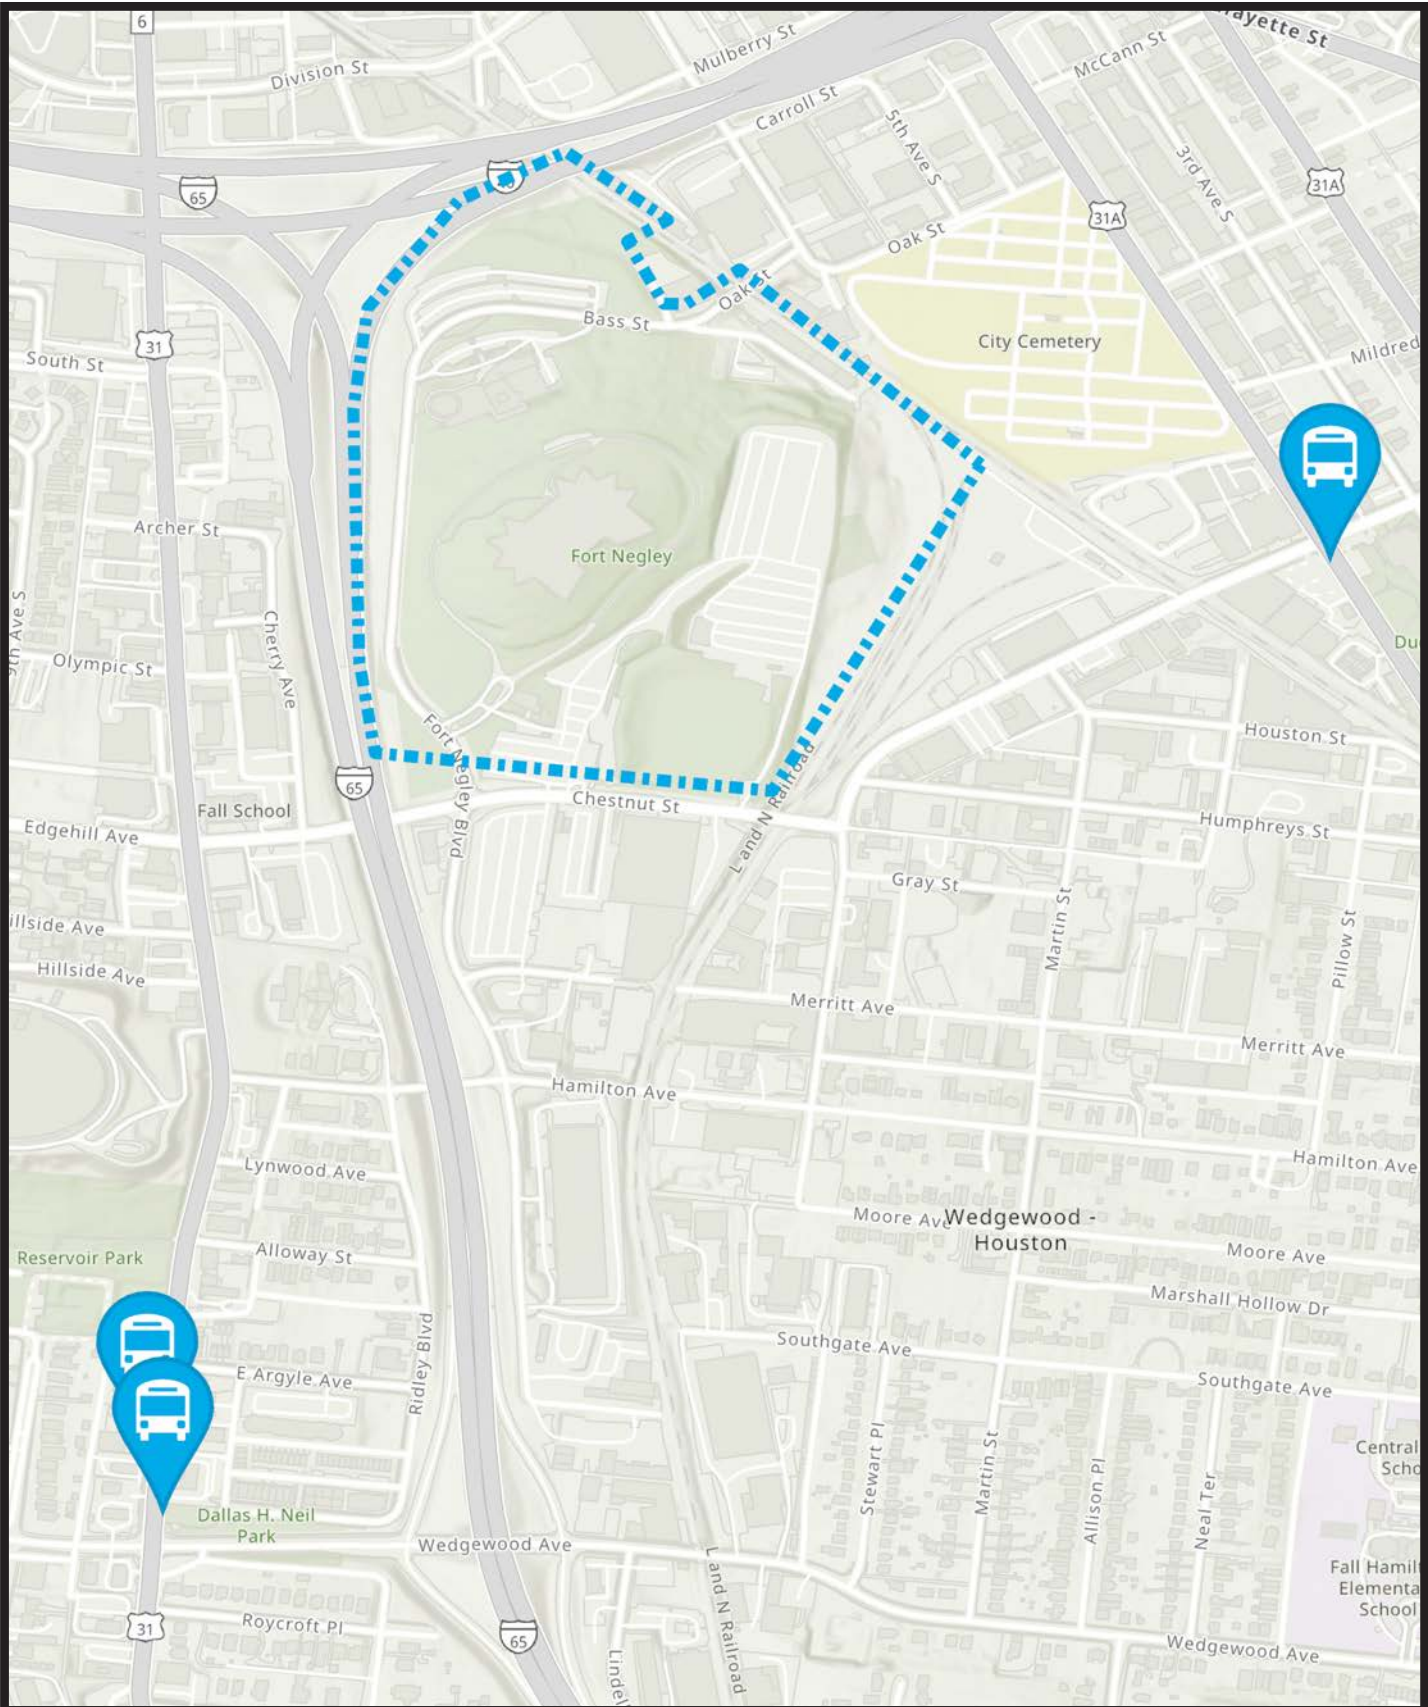

WeGo Link | Adventure Science Center Pilot Zone

Through a partnership with Uber, we have an even easier way to get where you need to go.

Whether you're going out or getting home, you can get an Uber to and from select stops for just a couple of bucks, depending on your trip's eligibility and overall cost of your trip.

How to:

- 1 Download your reusable voucher at t.uber.com/WeGoLink.

- 2 Schedule your ride to and from select stops with the Uber app.

Adventure Science Center Zone

Uber pick up or drop off is available at these stops only:

- Chestnut Station Inbound
- Chestnut Station Outbound
- 8th Ave. S & Argyle Ave.

To check if your destination is within a WeGo Link zone, view the interactive map at WeGoTransit.com.

Mobility Solutions is best for riders who need wheelchair accessibility, would like to use cash for their trip, or are 17 years old or younger. To schedule, call 615-844-3399.

For more info, visit bit.ly/WeGo-Link.

Adventure Science Center Pilot Zone

Legend:

 Zone boundary

 Transfer location