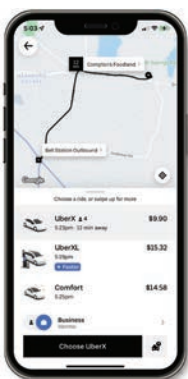

WeGo Link | Adventure Science Center Pilot Zone

Through a partnership with Uber, we have an even easier way to get where you need to go.

Whether you're going out or getting home, you can get an Uber to and from select stops for just a couple of bucks, depending on your trip's eligibility and overall cost of your trip.

How to:

- 1 Download your reusable voucher at t.uber.com/WeGoLink.

- 2 Schedule your ride to and from select stops with the Uber app.

Adventure Science Center Zone

Uber pick up or drop off is available at these stops only:

- Chestnut Station Inbound
- Chestnut Station Outbound
- 8th Ave. S & Argyle Ave.

To check if your destination is within a WeGo Link zone, view the interactive map at WeGoTransit.com.

Mobility Solutions is best for riders who need wheelchair accessibility, would like to use cash for their trip, or are 17 years old or younger. To schedule, call 615-844-3399.