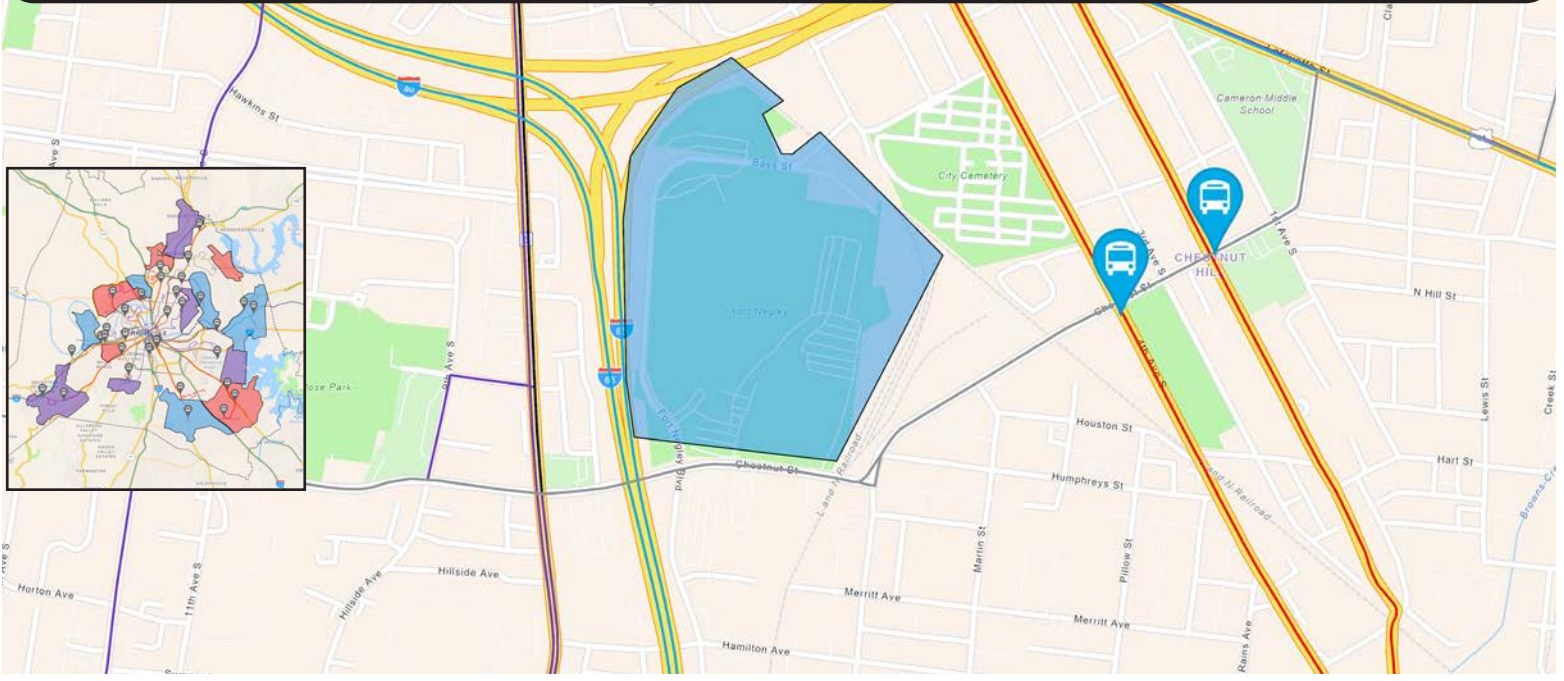

WeGo Link | Adventure Science Center Pilot Zone

Through a partnership with Uber, we have an even easier way to get where you need to go.

Whether you're going out or getting home, you can get an Uber to and from select stops for just a couple of bucks, depending on your trip's eligibility and overall cost of your trip.

How to:

- 1 Download your reusable voucher at t.uber.com/WeGoLink.

- 2 Schedule your ride to and from select stops with the Uber app.

Adventure Science Center Zone

Uber pick up or drop off is available at these stops only:

- Chestnut Station Inbound
- Chestnut Station Outbound
- 8th Ave. S & Argyle Ave.

To check if your destination is within a WeGo Link zone, view the interactive map at WeGoTransit.com.

Mobility Solutions is best for riders who need wheelchair accessibility, would like to use cash for their trip, or are 17 years old or younger. To schedule, call 615-844-3399.

For more info, visit bit.ly/WeGo-Link.

Adventure Science Center Pilot Zone

Legend:

 Zone boundary

 Transfer location